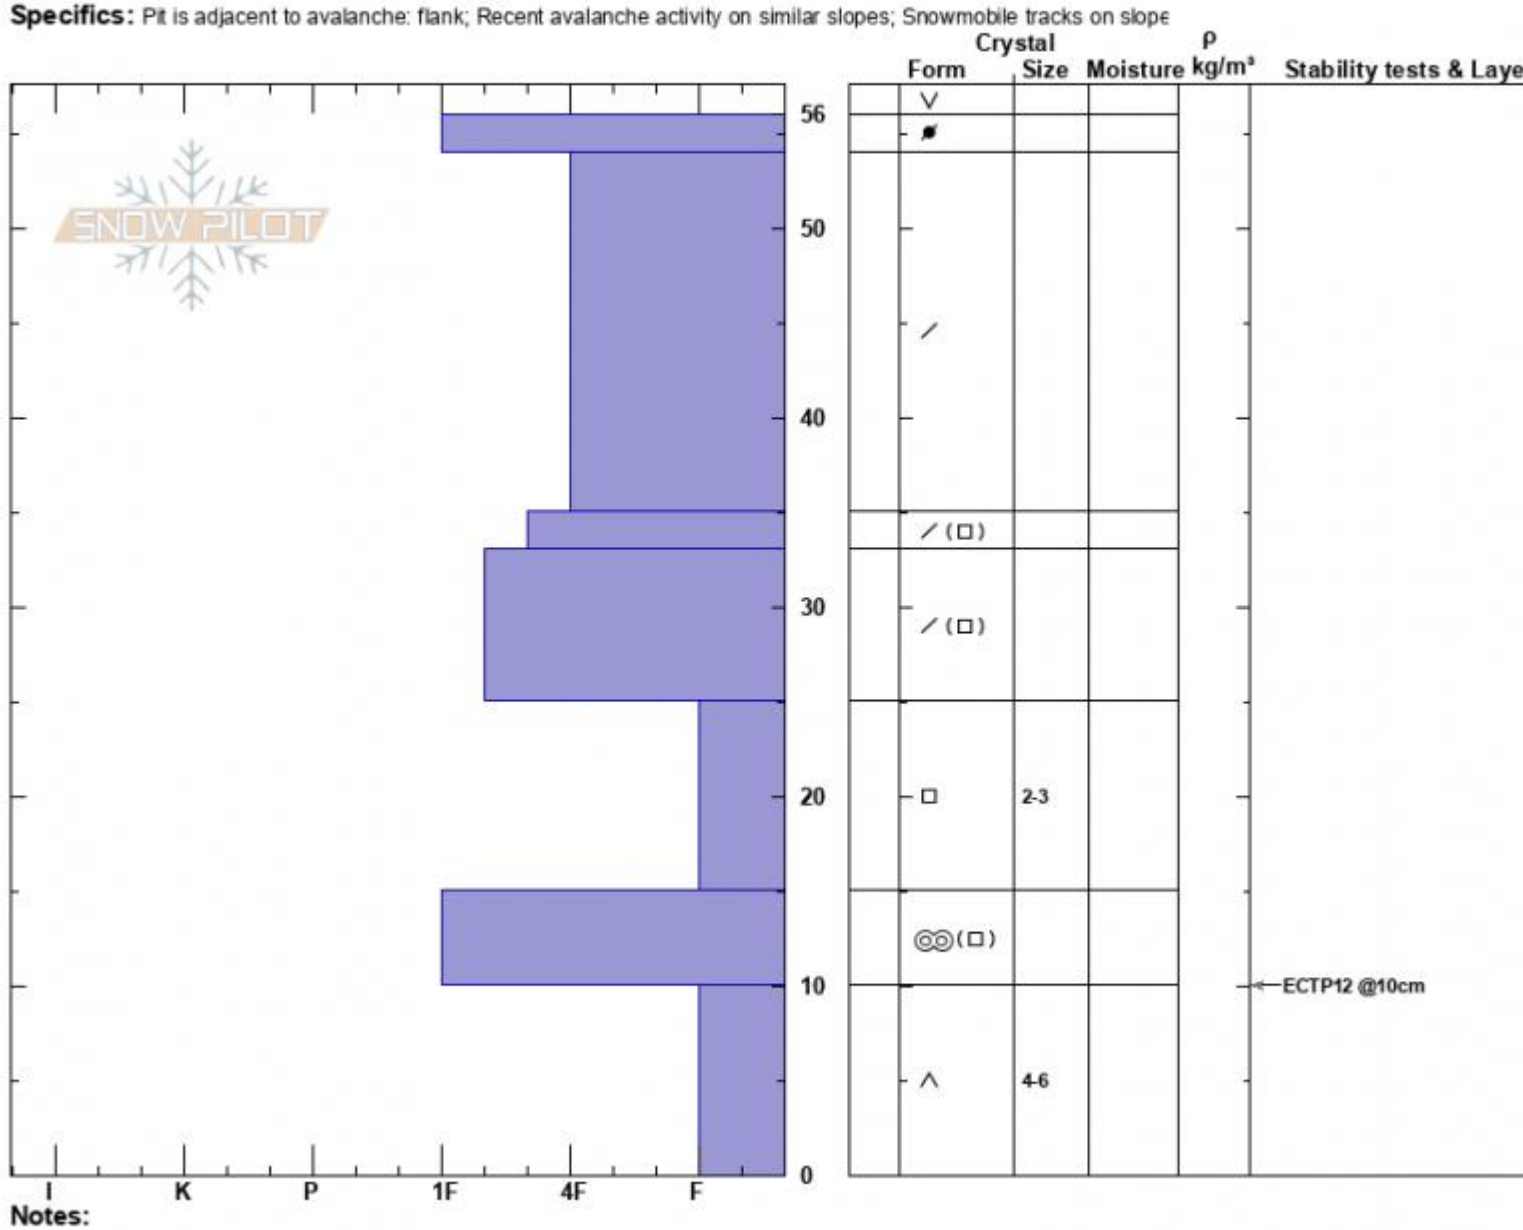

Muddy-Bear Divide  
 Madison Range-N  
 MT  
 Elevation: 9400 ft  
 Aspect: 80°  
 Specifics: Pit is adjacent to avalanche: flank; Recent avalanche activity on similar slopes; Snowmobile tracks on slope

Ian Hoyer  
 12/19/2023 - 12:00pm  
 Co-ord: 45.18512N, -111.45623W  
 Slope Angle: 34°  
 Wind Loading: no

Stability: Fair  
 Air Temperature:  
 Sky Cover: BKN  
 Precipitation: NO  
 Wind: Calm

HS:56  
 PF:55  
 Layer Notes:  
 25-15cm: Problematic layer

Advisory Region  
 Northern Madison  
 Longitude  
 -111.38W  
 Latitude  
 45.17N

**Avalanche Details:** [Snowmobile Triggered Avalanche on Buck Ridge](#)  
 Northern Madison, 2023-12-19