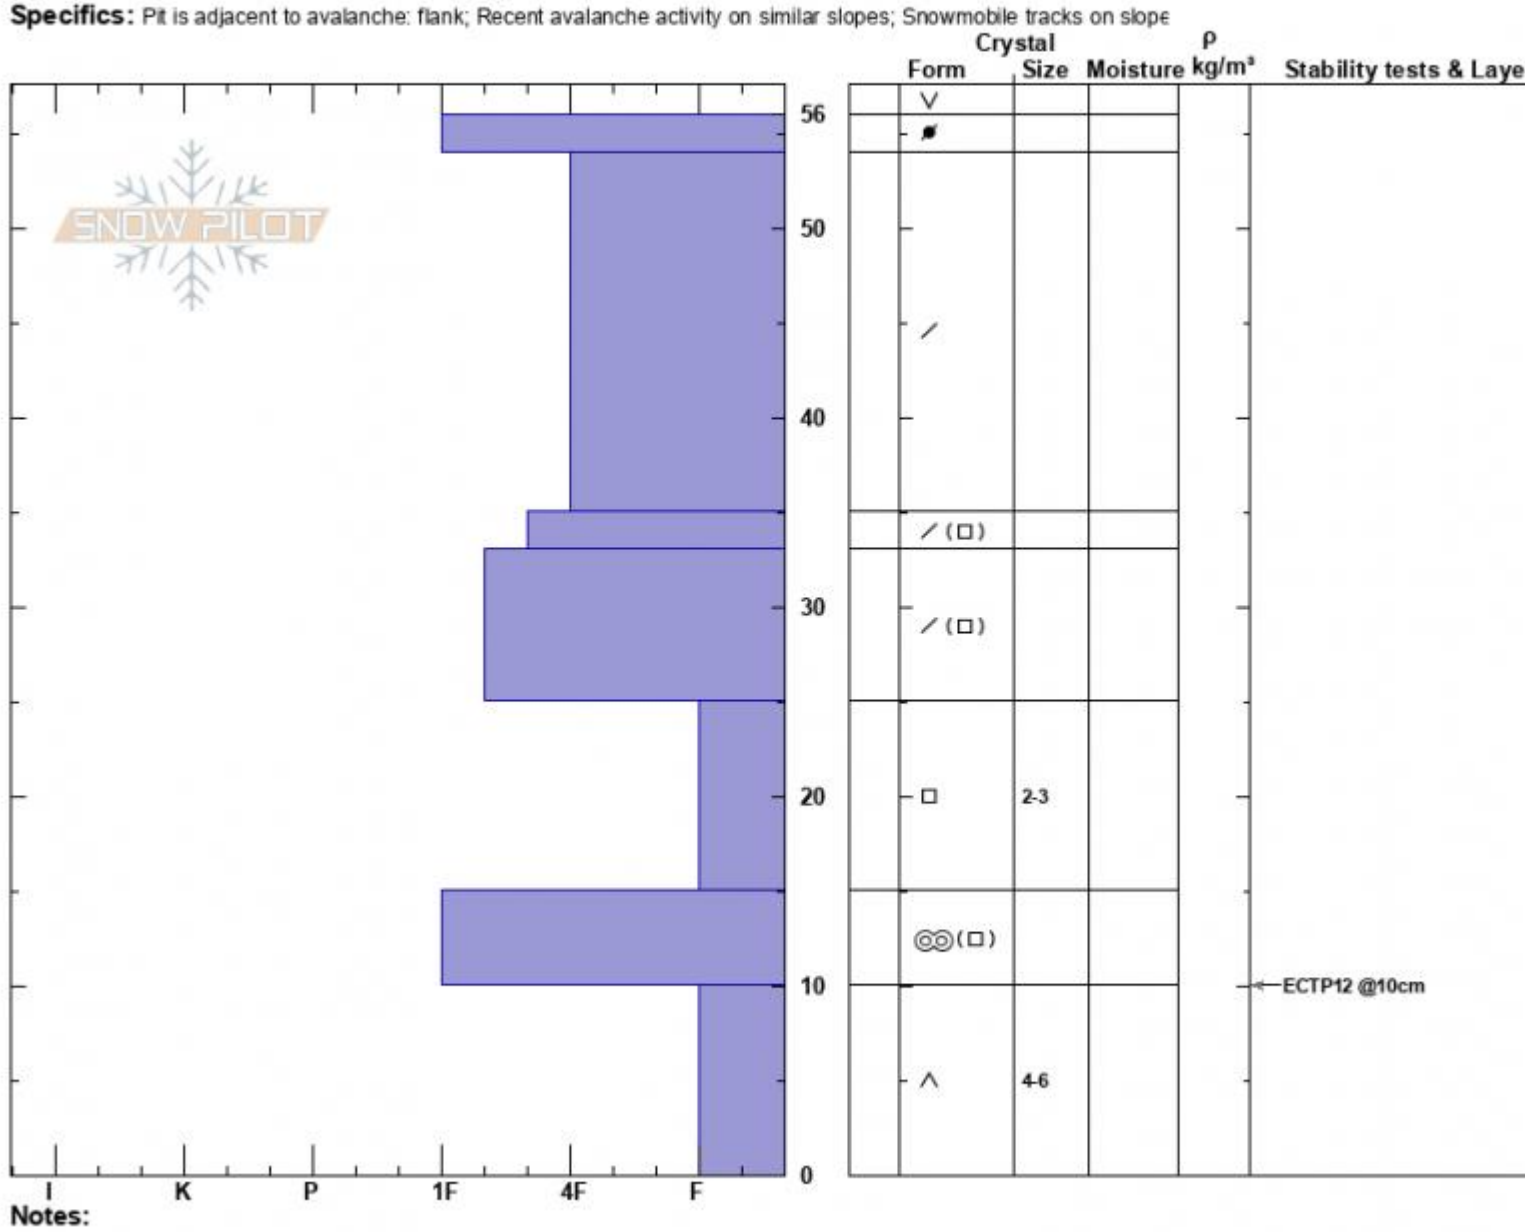

Muddy-Bear Divide  
 Madison Range-N  
 MT  
 Elevation: 9400 ft  
 Aspect: 80°  
 Specifics: Pit is adjacent to avalanche: flank; Recent avalanche activity on similar slopes; Snowmobile tracks on slope

Ian Hoyer  
 12/19/2023 - 12:00pm  
 Co-ord: 45.18512N, -111.45623W  
 Slope Angle: 34°  
 Wind Loading: no

Stability: Fair  
 Air Temperature:  
 Sky Cover: BKN  
 Precipitation: NO  
 Wind: Calm

HS:56  
 PF:55  
 Layer Notes:  
 25-15cm: Problematic layer

Advisory Region  
 Northern Madison  
 Longitude  
 -111.38W  
 Latitude  
 45.17N

**Avalanche Details:** [Snowmobile Triggered Avalanche on Buck Ridge](#)  
 Northern Madison, 2023-12-19