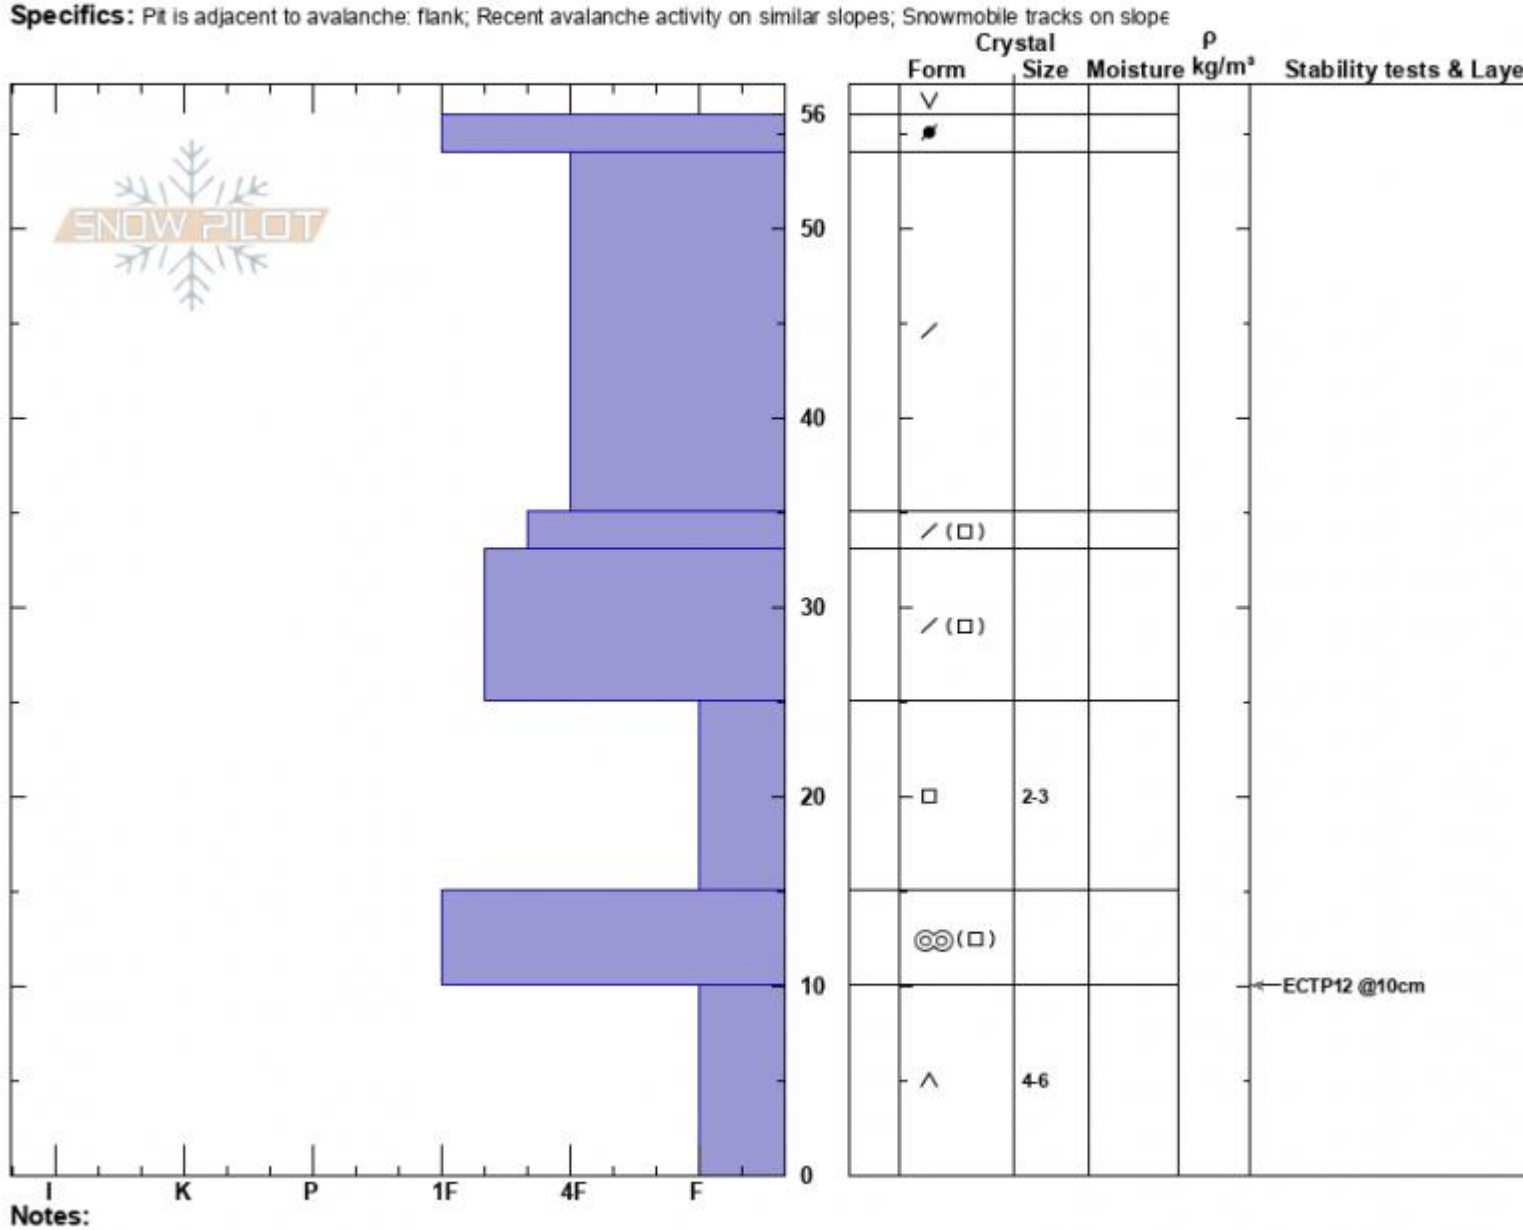

Muddy-Bear Divide
 Madison Range-N
 MT
 Elevation: 9400 ft
 Aspect: 80°
 Specifics: Pit is adjacent to avalanche: flank; Recent avalanche activity on similar slopes; Snowmobile tracks on slope

Ian Hoyer
 12/19/2023 - 12:00pm
 Co-ord: 45.18512N, -111.45623W
 Slope Angle: 34°
 Wind Loading: no

Stability: Fair
 Air Temperature:
 Sky Cover: BKN
 Precipitation: NO
 Wind: Calm

HS:56
 PF:55
 Layer Notes: 25-15cm: Problematic layer

Advisory Region
 Northern Madison
 Longitude
 -111.38W
 Latitude
 45.17N