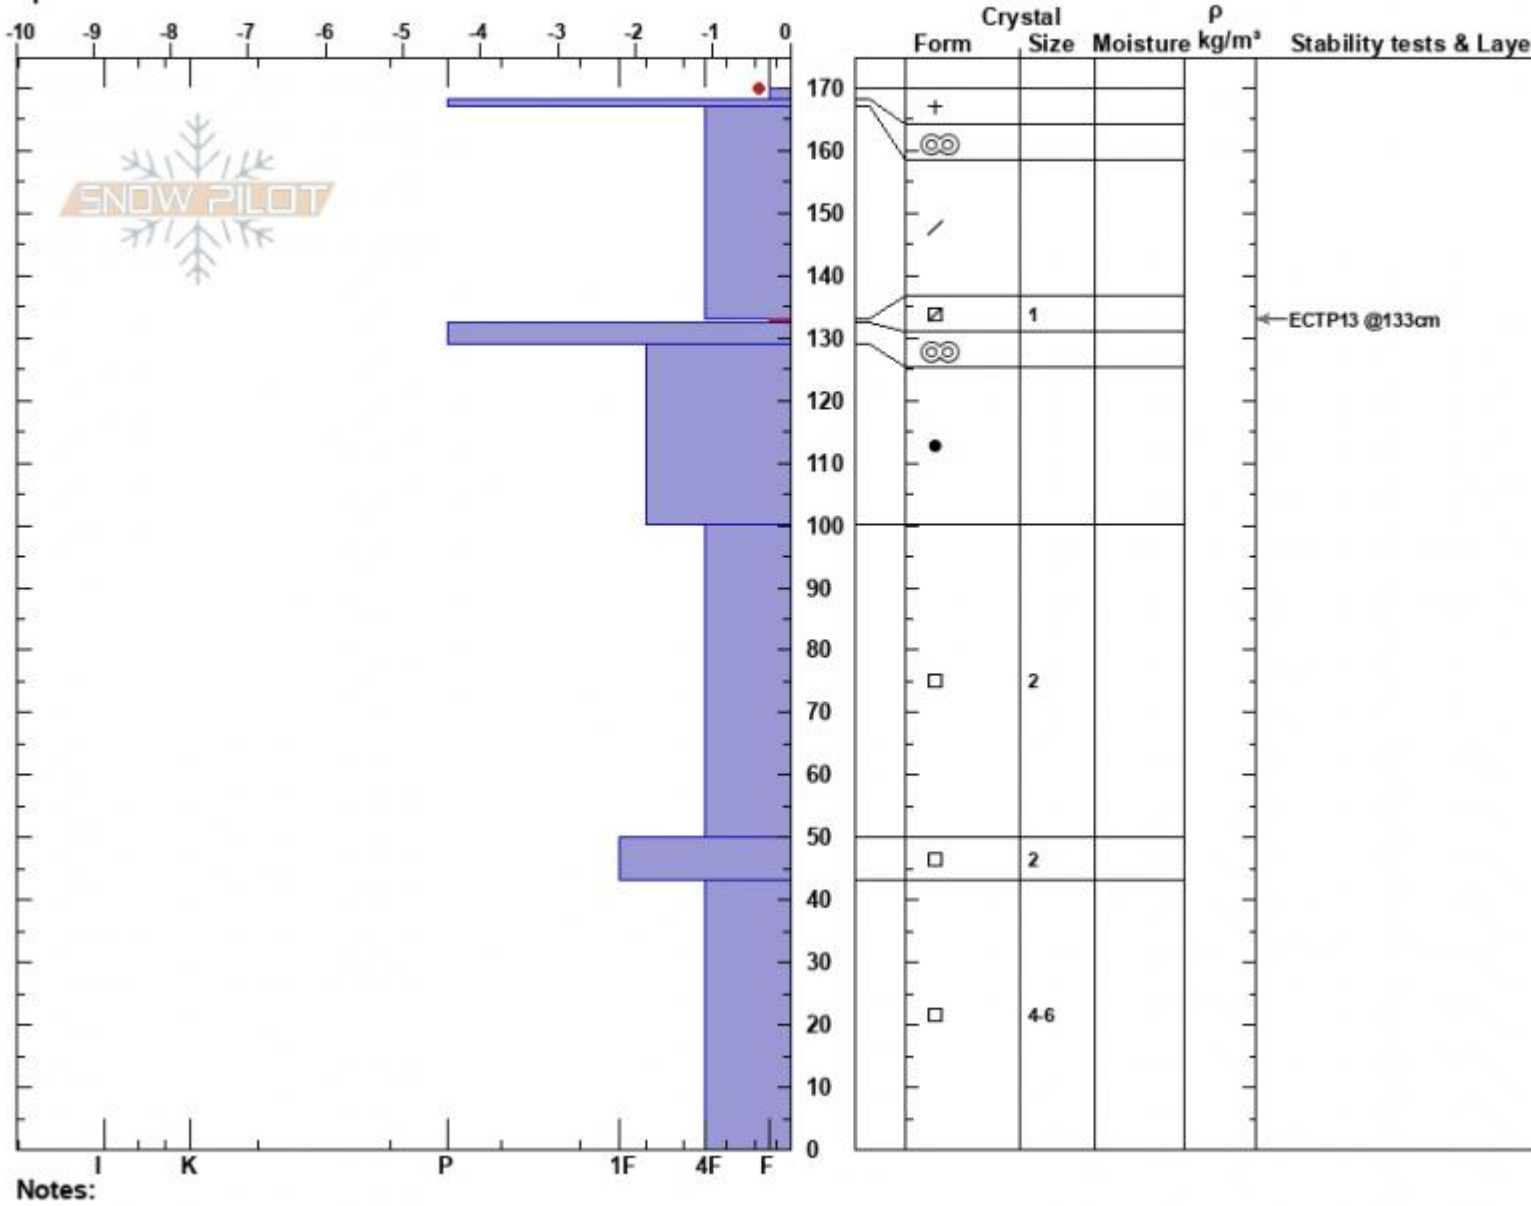

Consolation Hill
 Madison Range-S
 MT
 Elevation: 9230 ft
 Aspect: 112°
 Specifics:

Alex Haddad
 04/06/2023 - 12:52pm
 Co-ord: 44.97243N, -111.27129W
 Slope Angle: 29°
 Wind Loading: no

Stability: Poor
 Air Temperature: -8°C
 Sky Cover: FEW
 Precipitation: NO
 Wind: S Light Breeze

HS:170 Layer Notes:
 PF:25 133-132.5cm:Problematic layer

Advisory Region
 Southern Madison
 Longitude
 -111.27W
 Latitude
 45.06N
 Southern Madison, 2023-04-06