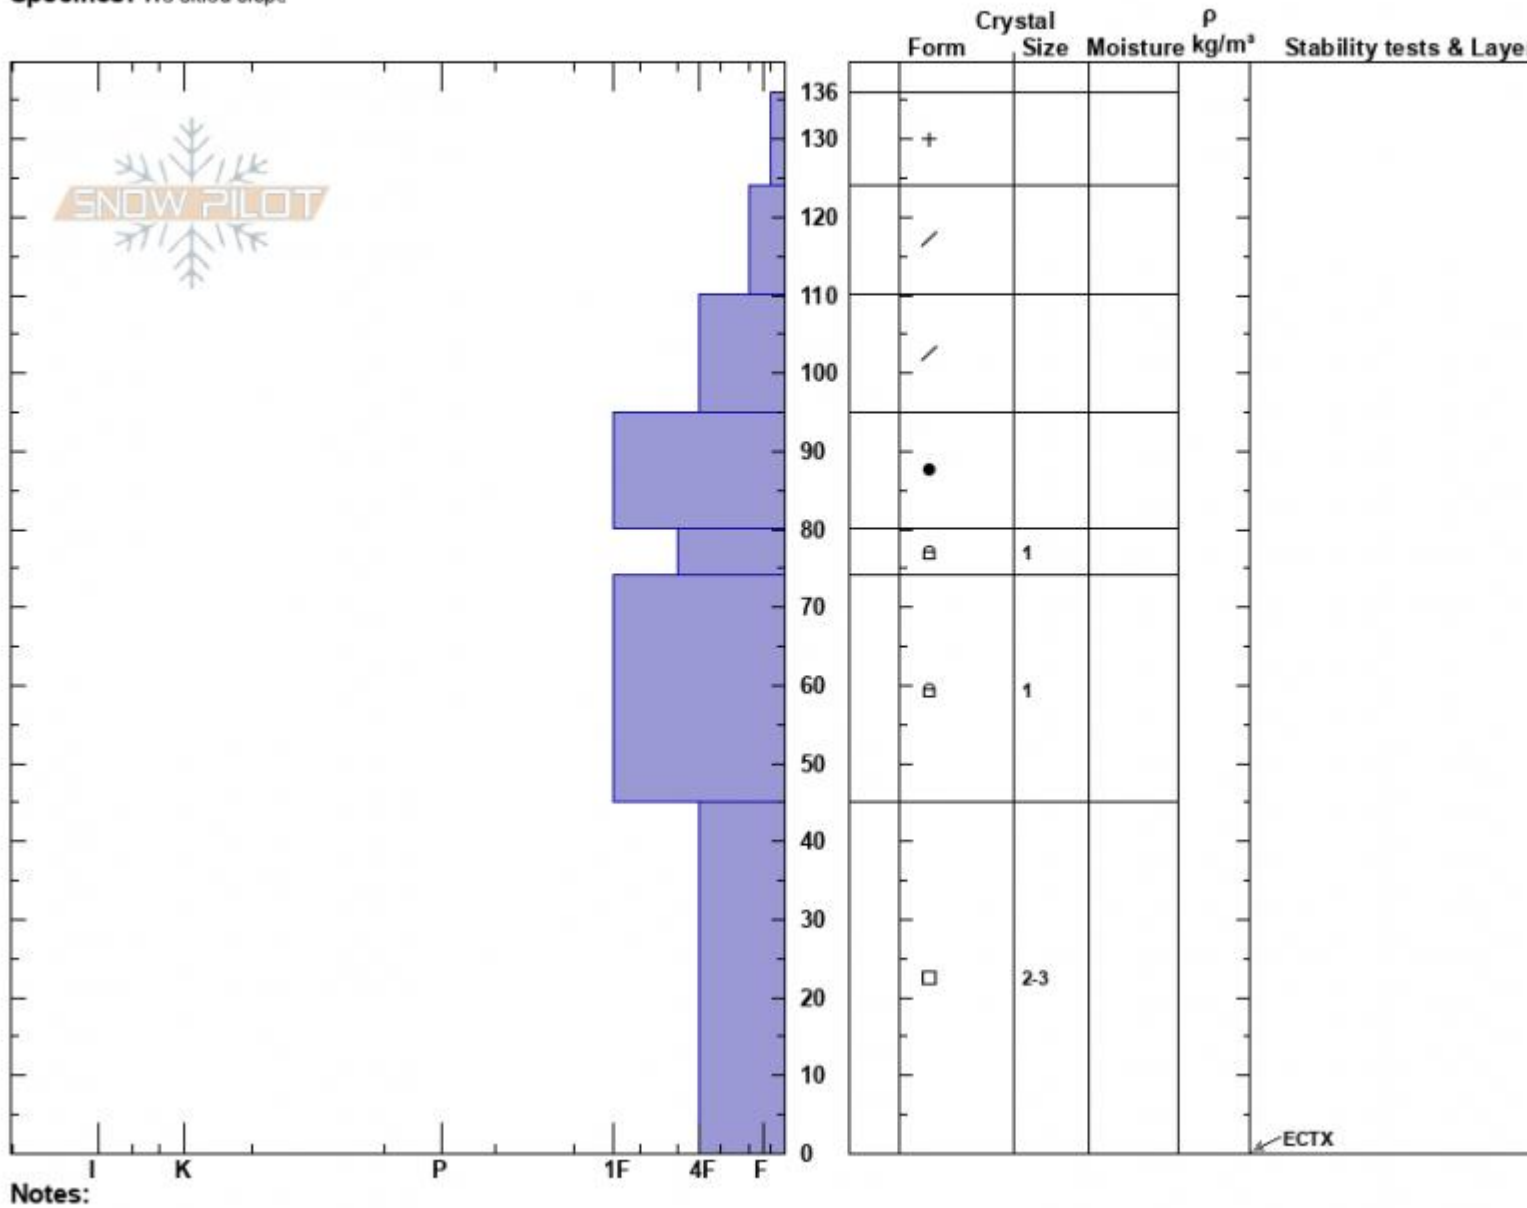

Throne North
Bridger Range
MT
Elevation: 8340 ft
Aspect: 78°
Specifics: We skied slope

Alex Haddad
03/23/2023 - 12:30pm
Co-ord: 45.88257N, -110.95232W
Slope Angle: 23°
Wind Loading:

Stability: Good
Air Temperature:
Sky Cover: CLR
Precipitation: NO
Wind: Calm

HS:136
PF:30
PS:15
Layer Notes:

Advisory Region
Bridger Range
Longitude
-110.95W
Latitude
45.88N
Bridger Range, 2023-03-23