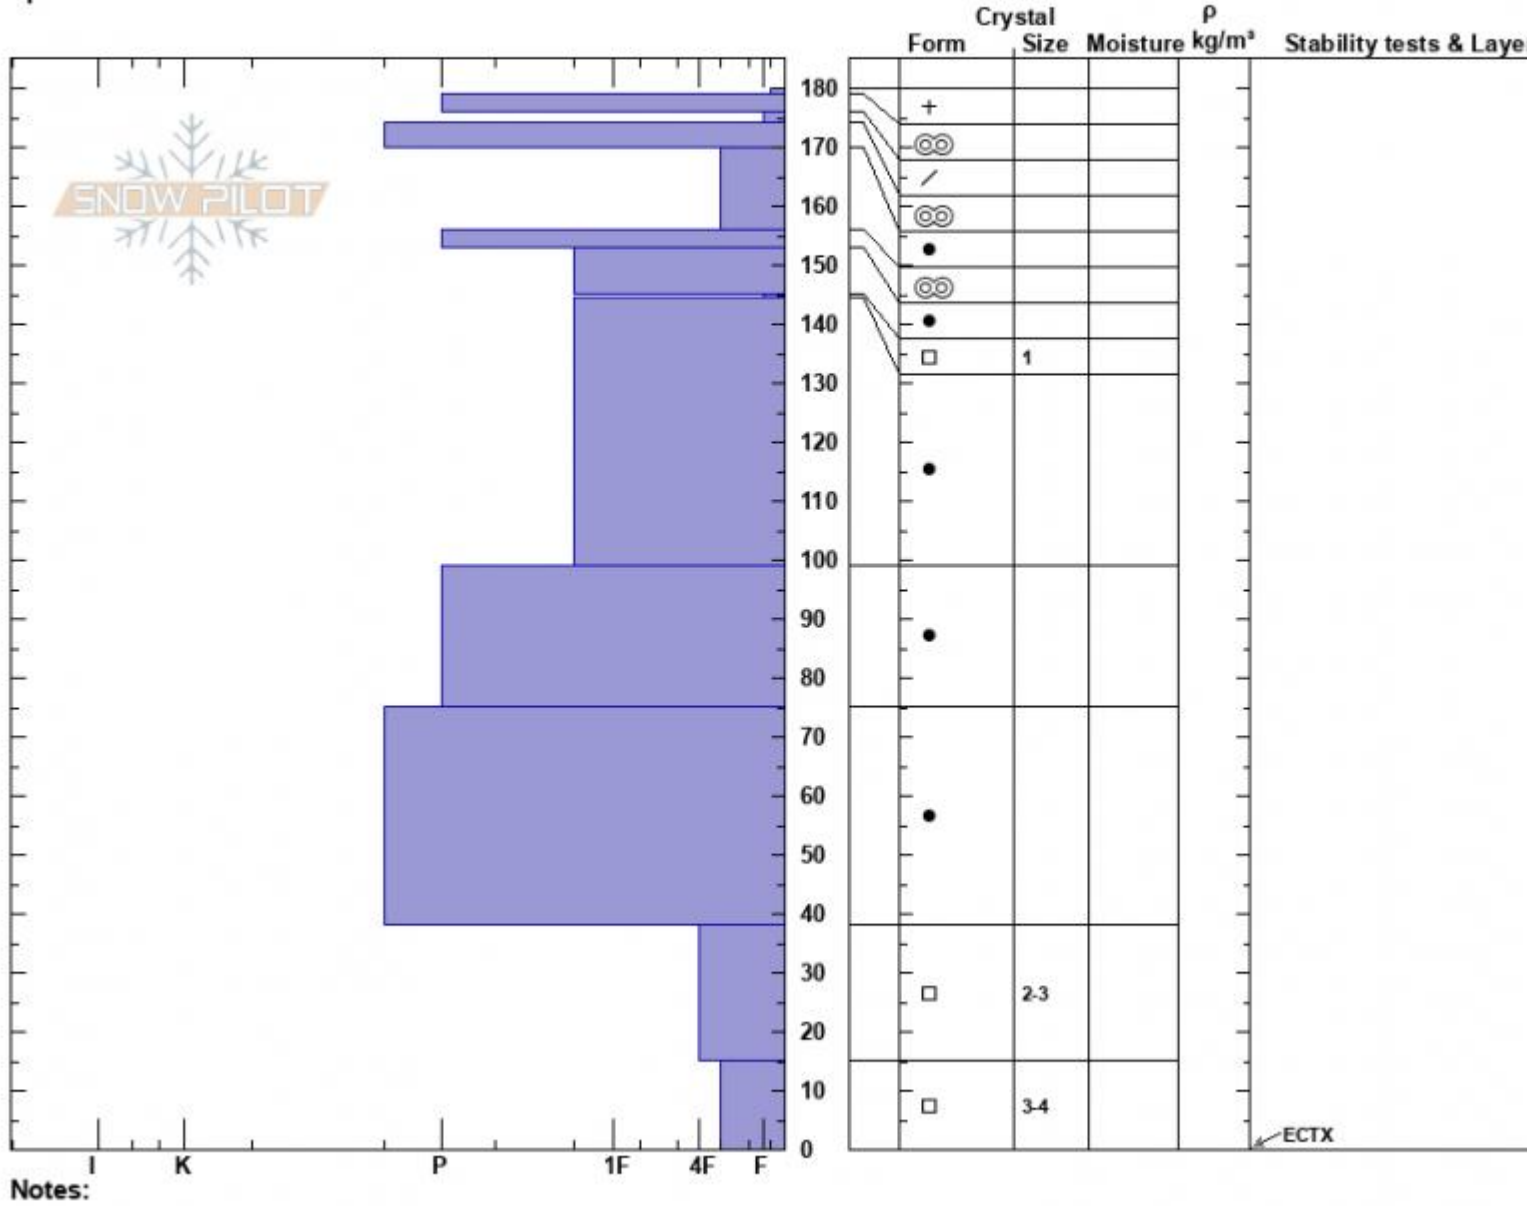

Throne South
 Bridger Range
 MT
 Elevation: 8360 ft
 Aspect: 191°
 Specifics:

Alex Haddad
 03/23/2023 - 11:36am
 Co-ord: 45.88027N, -110.95219W
 Slope Angle: 25°
 Wind Loading: no

Stability: Good
 Air Temperature:
 Sky Cover: CLR
 Precipitation: NO
 Wind: S Calm

HS:180
 PF:5
 PS:25
 Layer Notes:
 145-144.5cm: Problematic layer

PS: 5, PF: 25

Advisory Region
 Bridger Range
 Longitude
 -110.95W
 Latitude
 45.88N

Bridger Range, 2023-03-23