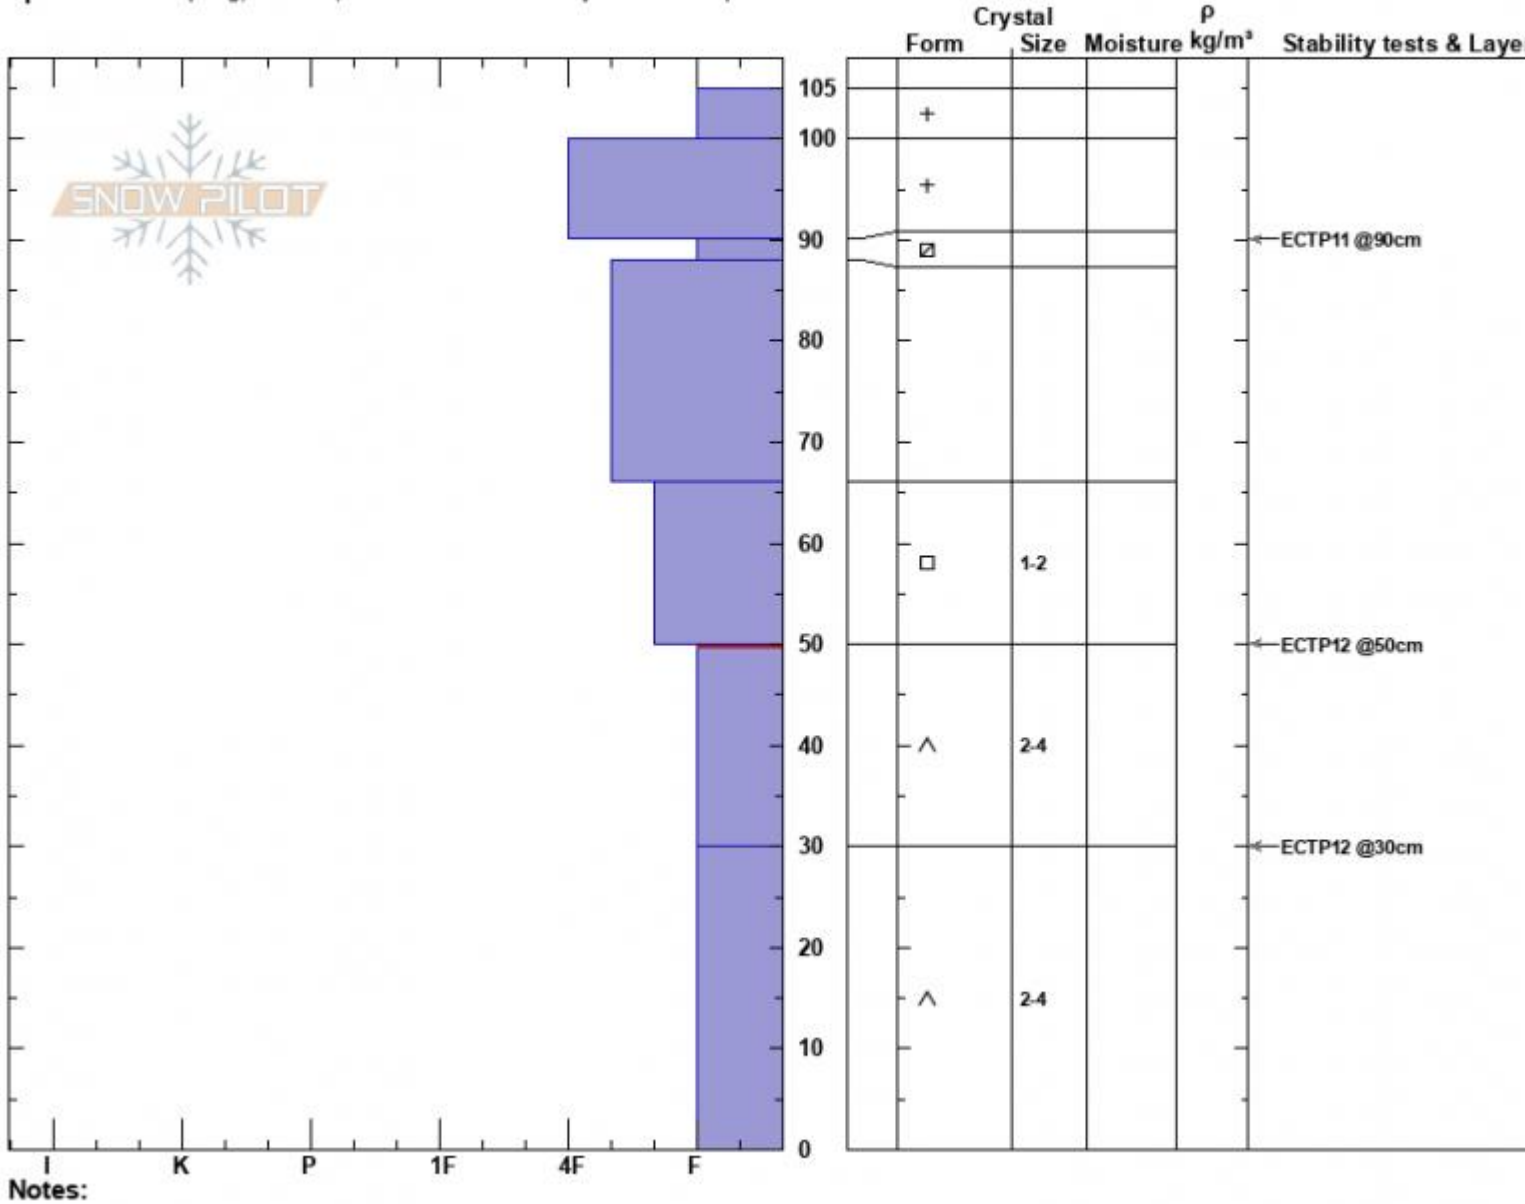

Sunlight Basin  
 Madison Range-S  
 MT  
 Elevation: 9438 ft  
 Aspect: 105°

Ian Hoyer  
 12/28/2022 - 10:00am  
 Co-ord: 44.97520N, -111.31385W  
 Slope Angle: 30°  
 Wind Loading: no

Stability: Poor  
 Air Temperature:  
 Sky Cover: OVC  
 Precipitation: S-1  
 Wind: Calm

HS:105 Layer Notes:  
 PF:65 50-30cm:Problematic layer

Specifics: Collapsing, localized; Recent avalanche activity on similar slopes

Advisory Region  
 Southern Madison  
 Longitude  
 -111.27W  
 Latitude  
 45.06N

**Avalanche Details:** [Natural Avalanche in Sage Basin](#)  
 Southern Madison, 2022-12-28