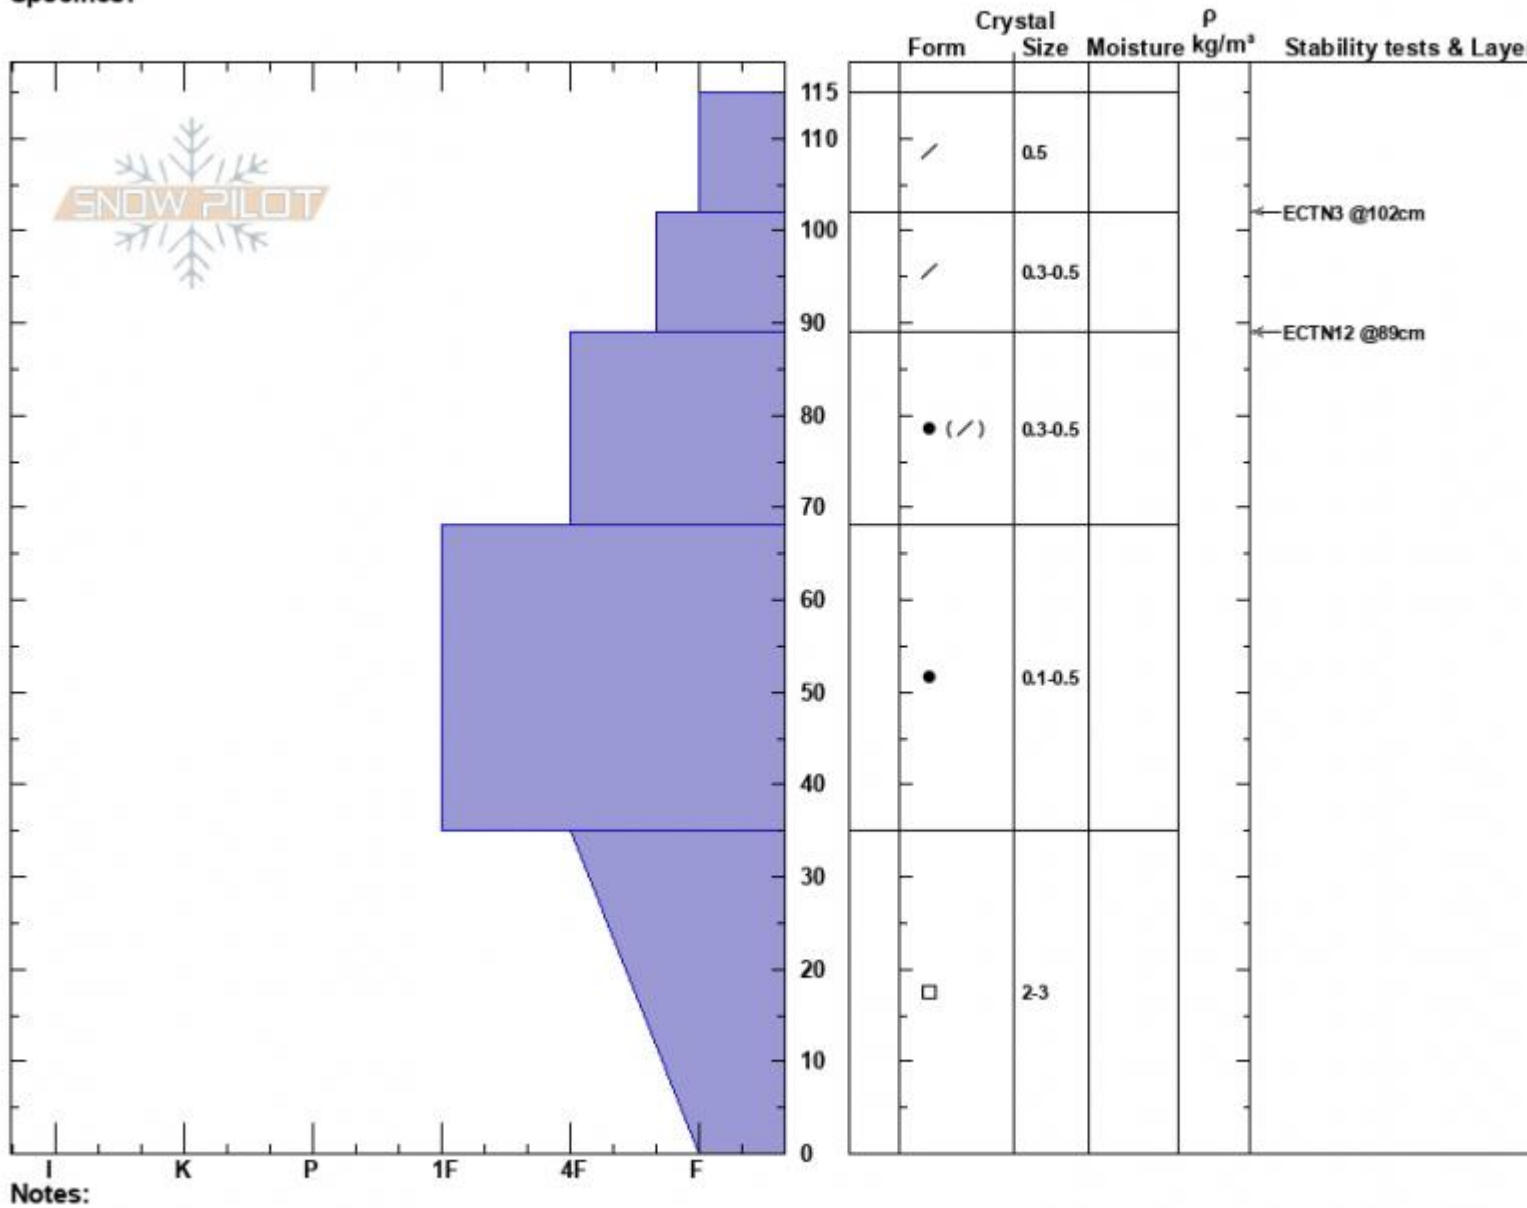

West Face Bear Basin  
 Madison Range-N  
 MT  
 Elevation: 8590 ft  
 Aspect: W  
 Specifics:

Jackson Breen  
 12/20/2022 - 2:20pm  
 Co-ord:  
 Slope Angle: 15°  
 Wind Loading: previous

Stability:  
 Air Temperature:  
 Sky Cover: OVC  
 Precipitation: NO  
 Wind: SW Moderate

HS:115 Layer Notes:  
 35-0cm: Problematic layer

Advisory Region  
 Northern Madison  
 Longitude  
 -111.38W  
 Latitude  
 45.33N

**Avalanche Details:** [Small, cornice triggered avalanche, Beehive](#)  
 Northern Madison, 2022-12-21