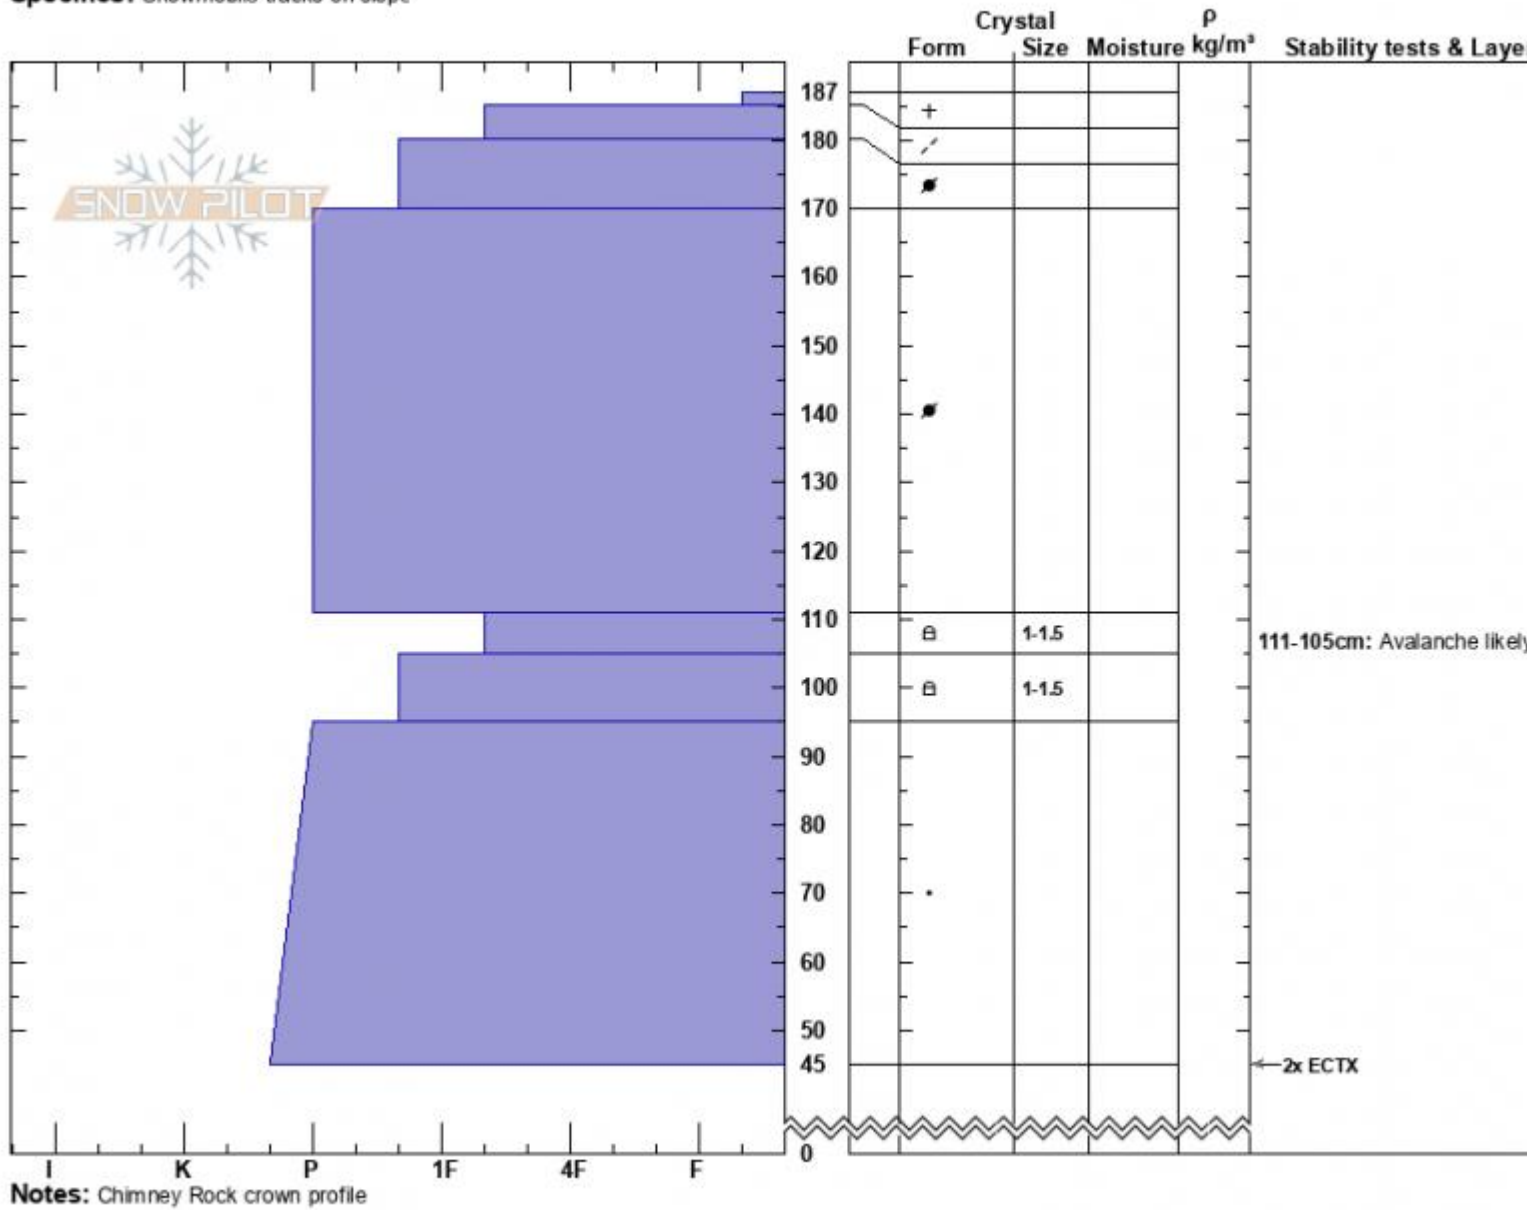

Chimney Rock Crown
 Beartooths
 MT
 Elevation: 9733 ft
 Aspect: 315°
 Specifics: Snowmobile tracks on slope

Zach Peterson
 12/08/2022 - 11:45pm
 Co-ord: 45.05521N, -109.95679W
 Slope Angle:
 Wind Loading: previous

Stability:
 Air Temperature:
 Sky Cover: BKN
 Precipitation: NO
 Wind: Calm

HS:187 Layer Notes:
 111-105cm: Avalanche likely brok

Crown of avalanche that was triggered 12/6/22. AMu-R2-D2-O

Advisory Region
 Cooke City
 Longitude
 -109.96W
 Latitude
 45.05N