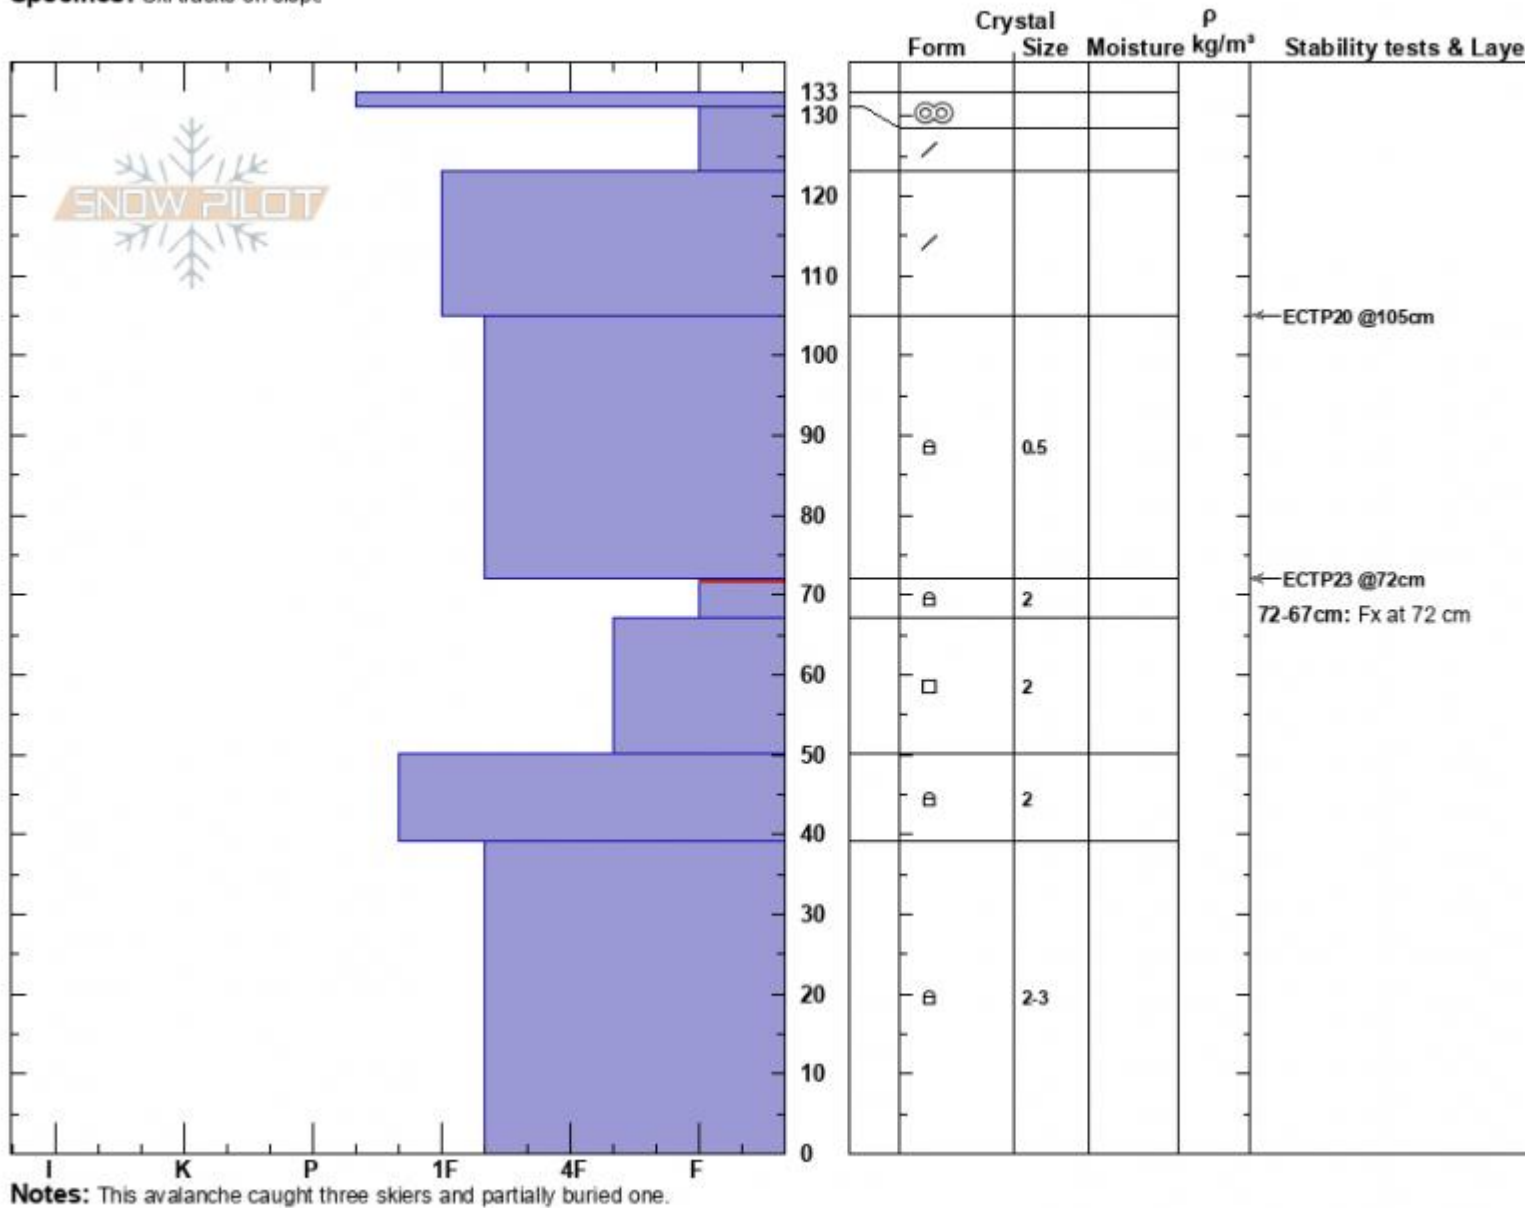

Woody Ridge Avalanche
 Cooke City
 MT
 Elevation: 9671 ft
 Aspect: 290°
 Specifics: Ski tracks on slope

Hannah Marshall
 03/25/2022 - 12:00pm
 Co-ord: 44.98951N, -109.92383W
 Slope Angle: 38°
 Wind Loading:

Stability:
 Air Temperature:
 Sky Cover: BKN
 Precipitation: NO
 Wind:

HS:133 **Layer Notes:**
 72-67cm: Fx at 72 cm
 72-67cm: Problematic layer

Advisory Region
 Cooke City
 Longitude
 -109.92W
 Latitude
 44.97N

Avalanche Details: [3 skiers caught, 2 injured on Woody Ridge near Cooke City, 2022-03-25](#)