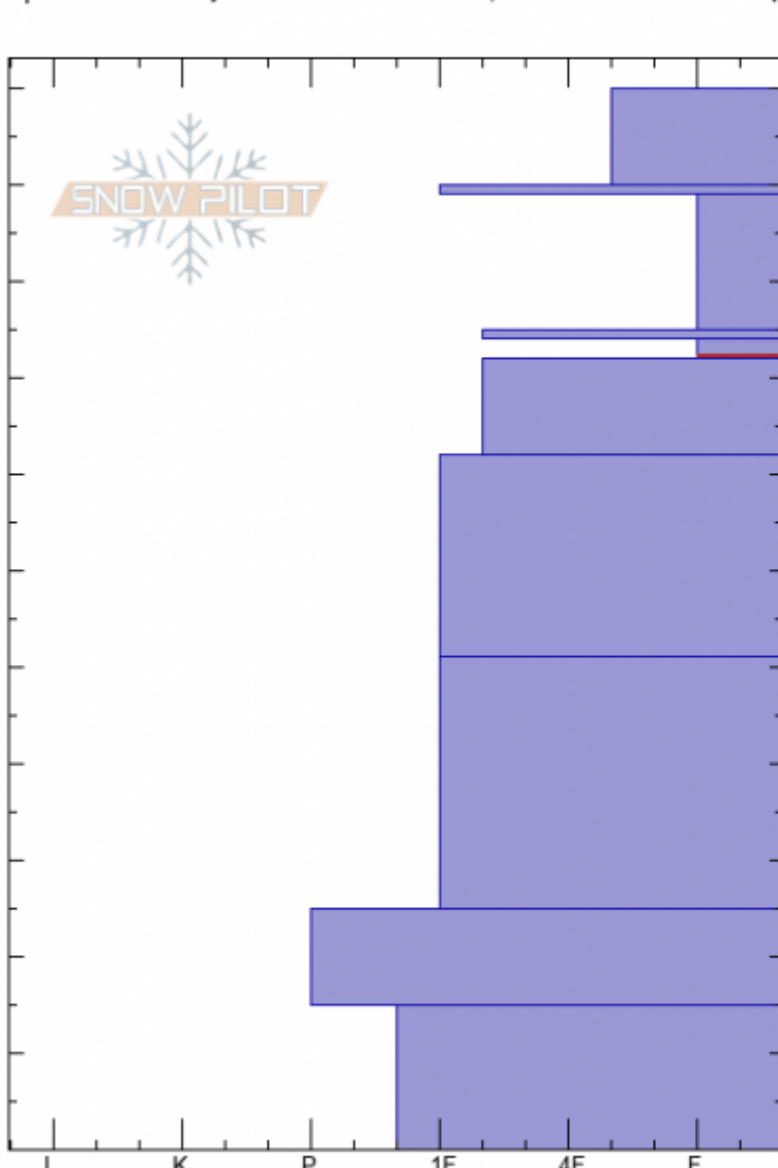

Ski Hill Fatality
Henry Mtns
MT
 Elevation: **8125 ft**
 Aspect: **90°**
 Specifics: Pit is adjacent to avalanche: crown; Snowmobile tracks on slope

Doug Chabot-Admin
02/07/2022 - 10:30am
 Co-ord: **44.70577N, -111.29895W**
 Slope Angle: **36°**
 Wind Loading: **previous**

Stability:
 Air Temperature: **-7°C**
 Sky Cover: **CLR**
 Precipitation: **NO**
 Wind: **Calm**

HS:110 Layer Notes:
 85-84cm: **decomposing**
 84-82cm: **Fx at 82cm**
 84-82cm: **Problematic layer**

Crystal Form	Crystal Size	Moisture	ρ kg/m ³	Stability tests & Layer c
•	0.3-0.5	D		
•	0.3-0.5	D		
⊠	1	D		
⊙		D		
⊠ (V)	1-2(2)	D		85-84cm: decomposing 84-82cm: Fx at 82cm
⊠	0.5	D		
⊠	0.5-1	D		
⊠	1	D		
⊠	1-2	D		
⊠ (^)	2-3(3)	D		

Notes: This avalanche killed a snowmobiler on February 6, 2022.

Advisory Region
 Island Park
 Longitude
 -111.29W
 Latitude
 44.70N

Avalanche Details: [Fatal Avalanche Ski Hill](#)
 Island Park, 2022-02-09