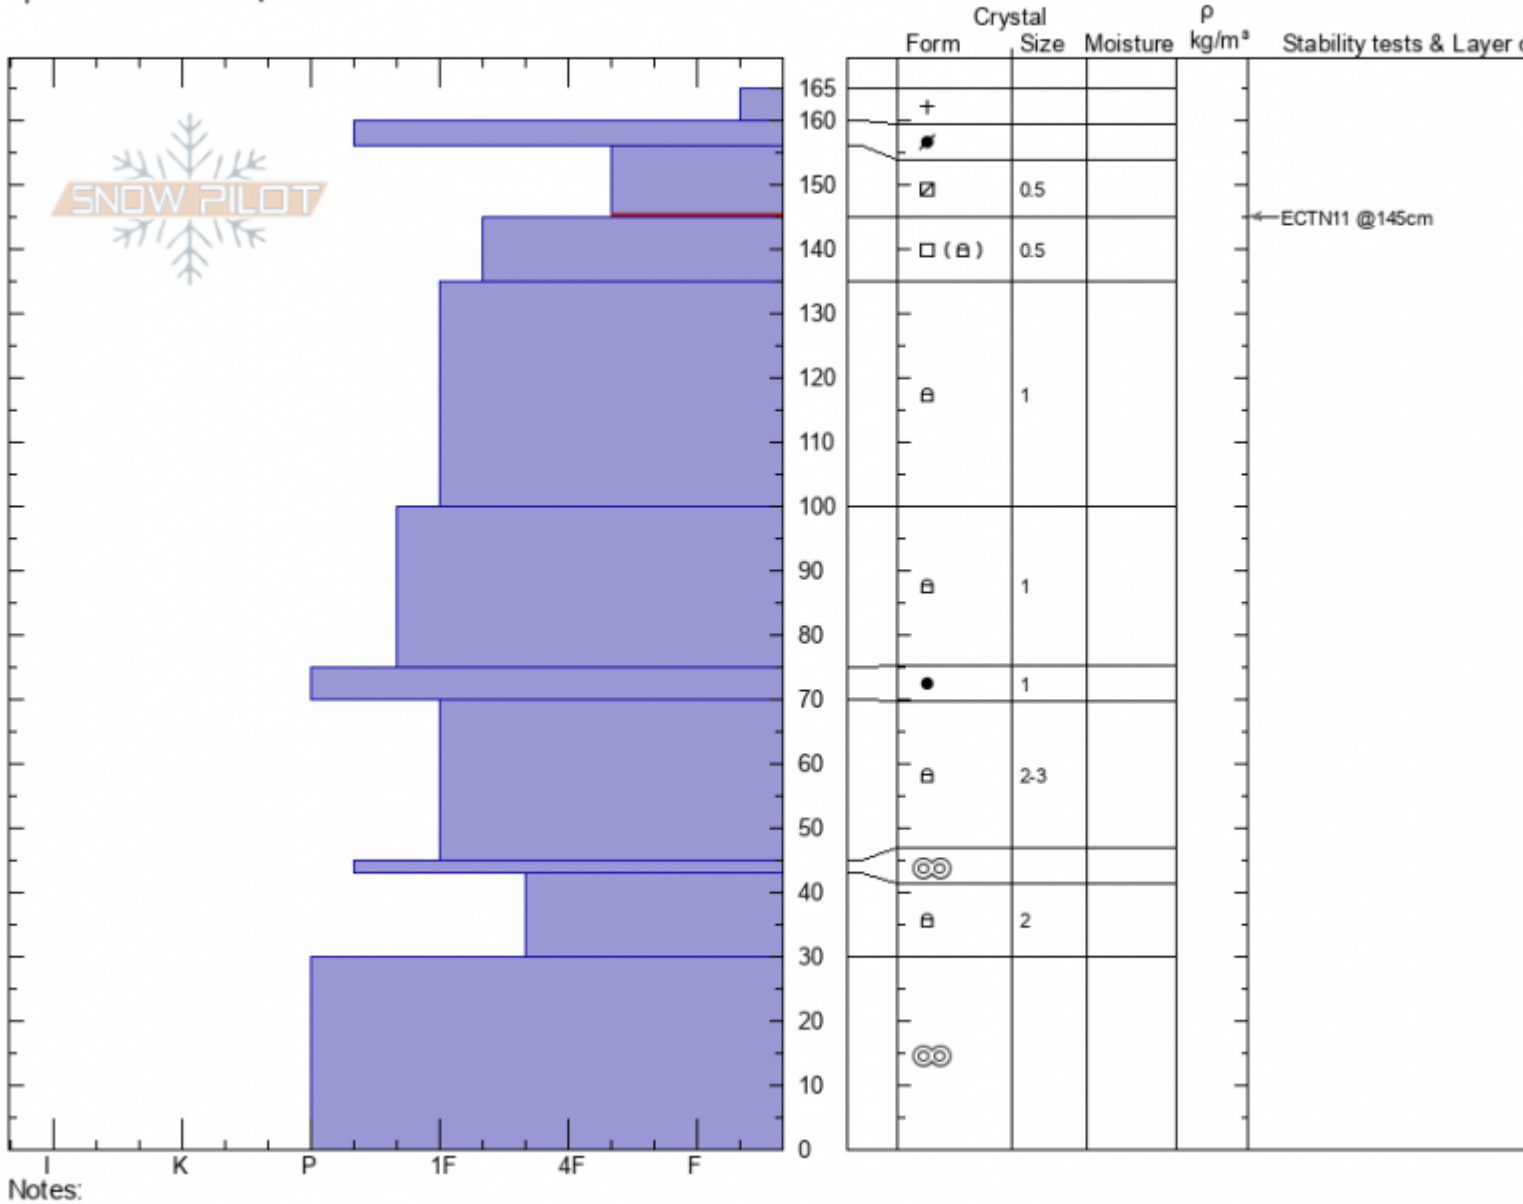

Argentina Bowl
 Bridger Range
 MT
 Elevation: 8580 ft
 Aspect: 40°
 Specifics: We skied slope

Doug Chabot-Admin
 01/27/2022 - 11:10am
 Co-ord: 45.78620N, -110.93584W
 Slope Angle: 40°
 Wind Loading:

Stability: **Good**
 Air Temperature: **-4°C**
 Sky Cover: **CLR**
 Precipitation: **NO**
 Wind: **Calm**

HS:165 Layer Notes:
 156-145cm: Problematic layer

Advisory Region
 Bridger Range
 Longitude
 -110.94W
 Latitude
 45.79N

Forecast link: [GNFAC Avalanche Forecast for Sat Jan 29, 2022](#)
 Bridger Range, 2022-01-27