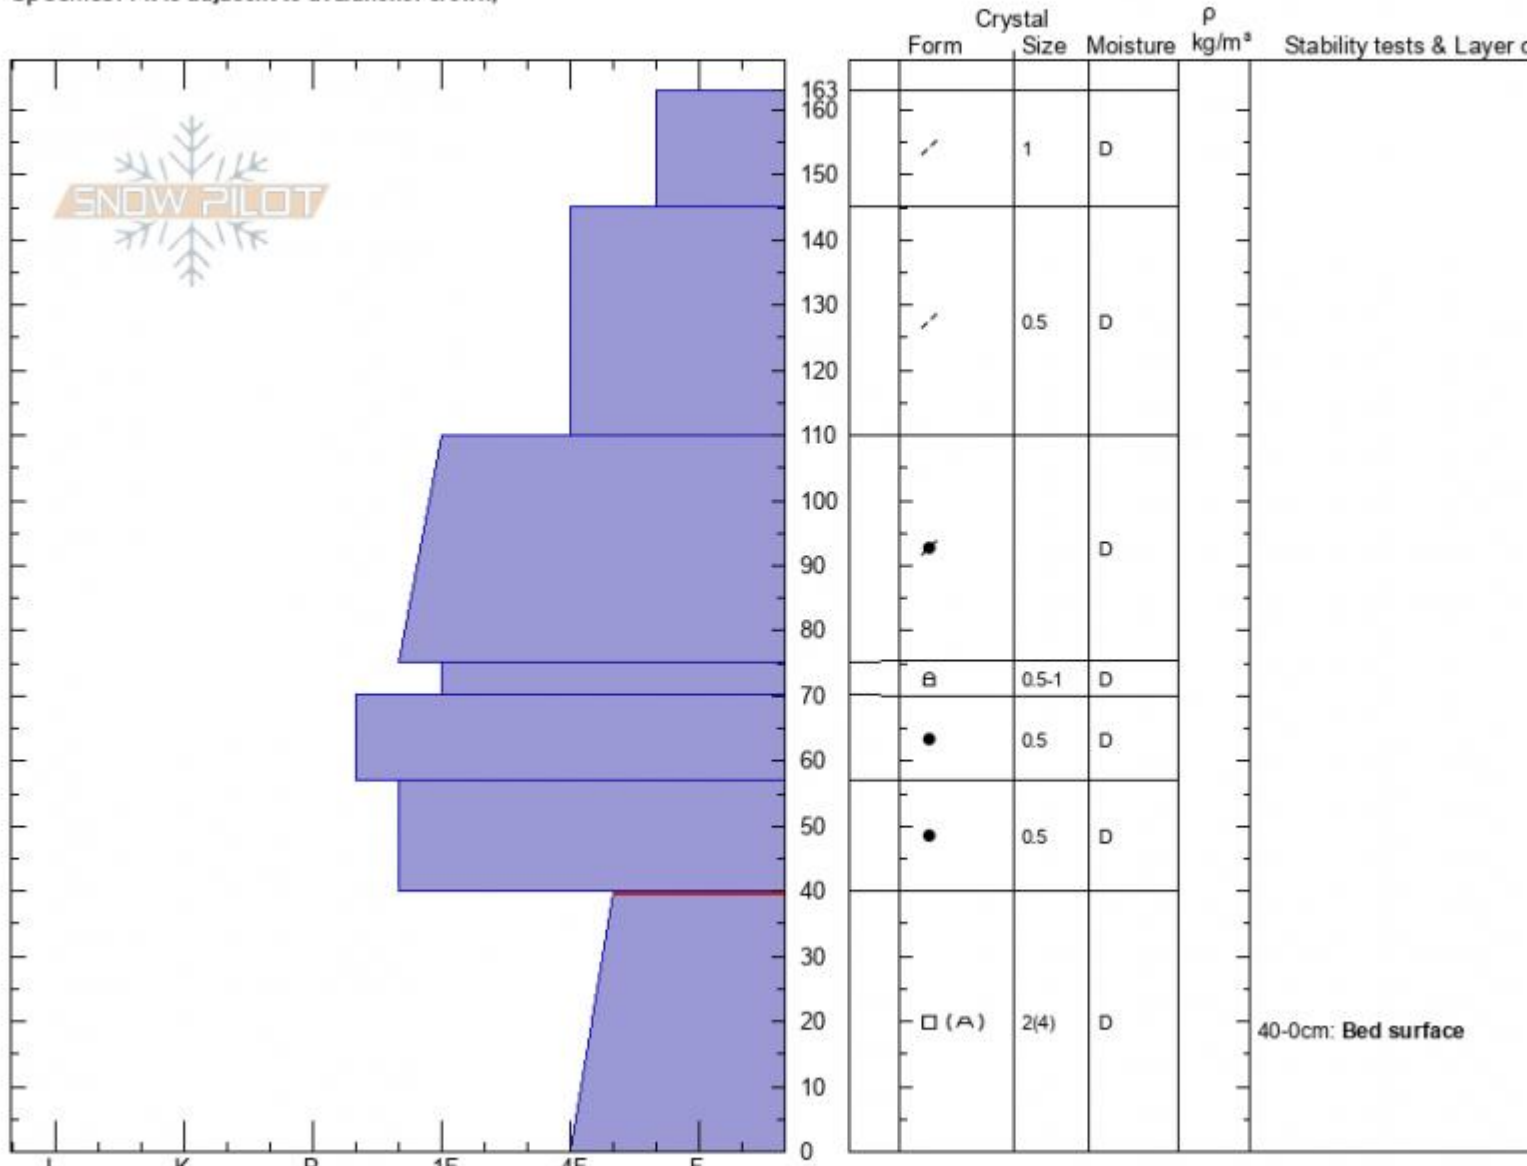

Scotch Bonnet Crown  
 Beartooths  
 MT  
 Elevation: 10000 ft  
 Aspect: 130°  
 Specifics: Pit is adjacent to avalanche: crown;

Doug Chabot-Admin  
 12/28/2021 - 9:55am  
 Co-ord: 45.07147N, -109.94407W  
 Slope Angle: 33°  
 Wind Loading: previous

Stability: **Poor**  
 Air Temperature: **-23°C**  
 Sky Cover: **OVC**  
 Precipitation: **NO**  
 Wind: **SW Moderate**

HS:163 Layer Notes:  
 40-0cm: Bed surface  
 40-0cm: Problematic layer

Notes: This pit was dug in the crown of the avalanche that killed 2 snowmobilers on December 27, 2021.

Advisory Region  
 Cooke City  
 Longitude  
 -109.95W  
 Latitude  
 45.06N

**Avalanche Details:** [Double Avalanche Fatality, Scotch Bonnet Mountain](#)  
 Cooke City, 2021-12-29