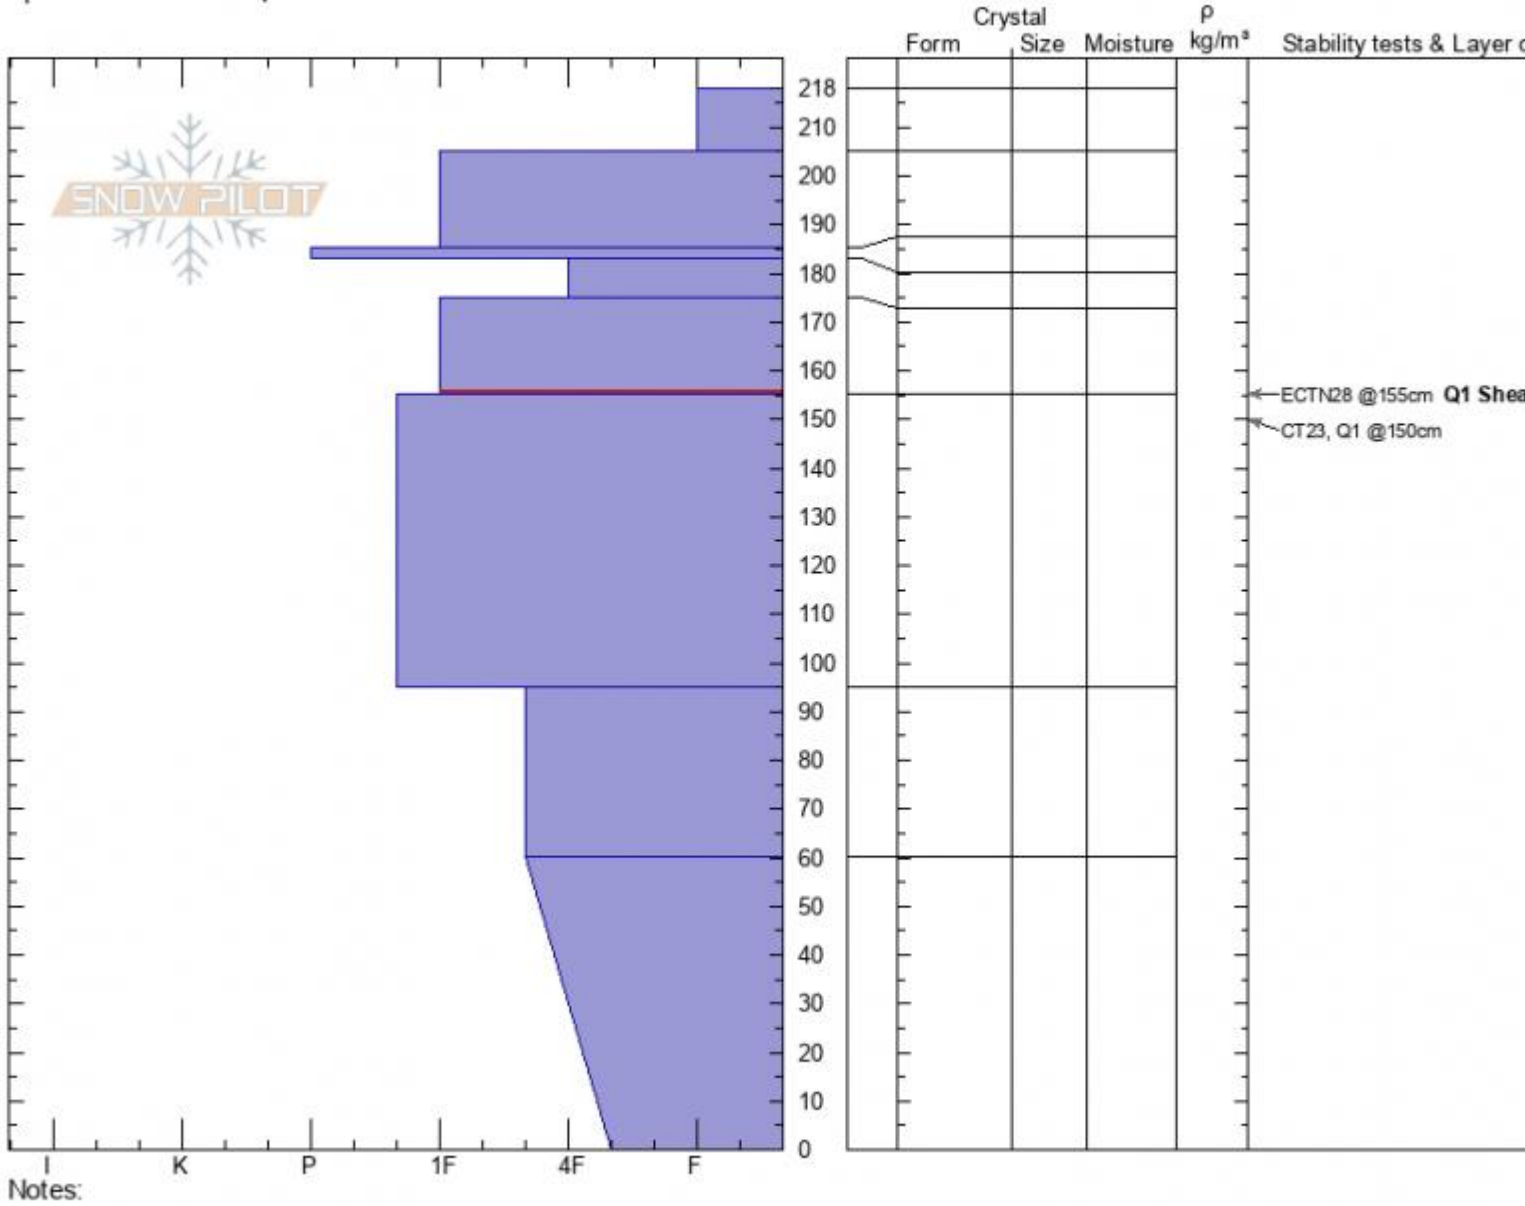

Dudley Creek
Madison Range-N
MT
 Elevation: 2502 m
 Aspect: NE
 Specifics: We skied slope

Erich Schreier
03/27/2021 - 7:00pm
 Co-ord: 45.28594N, -111.28725W
 Slope Angle: 32°
 Wind Loading: **previous**

Stability:
 Air Temperature: **0°C**
 Sky Cover: **CLR**
 Precipitation: **NO**
 Wind: **S Calm**

HS: **218** Layer Notes:
 175-155cm: **Problematic layer**

Advisory Region
 Northern Madison
 Longitude
 -111.29W
 Latitude
 45.29N