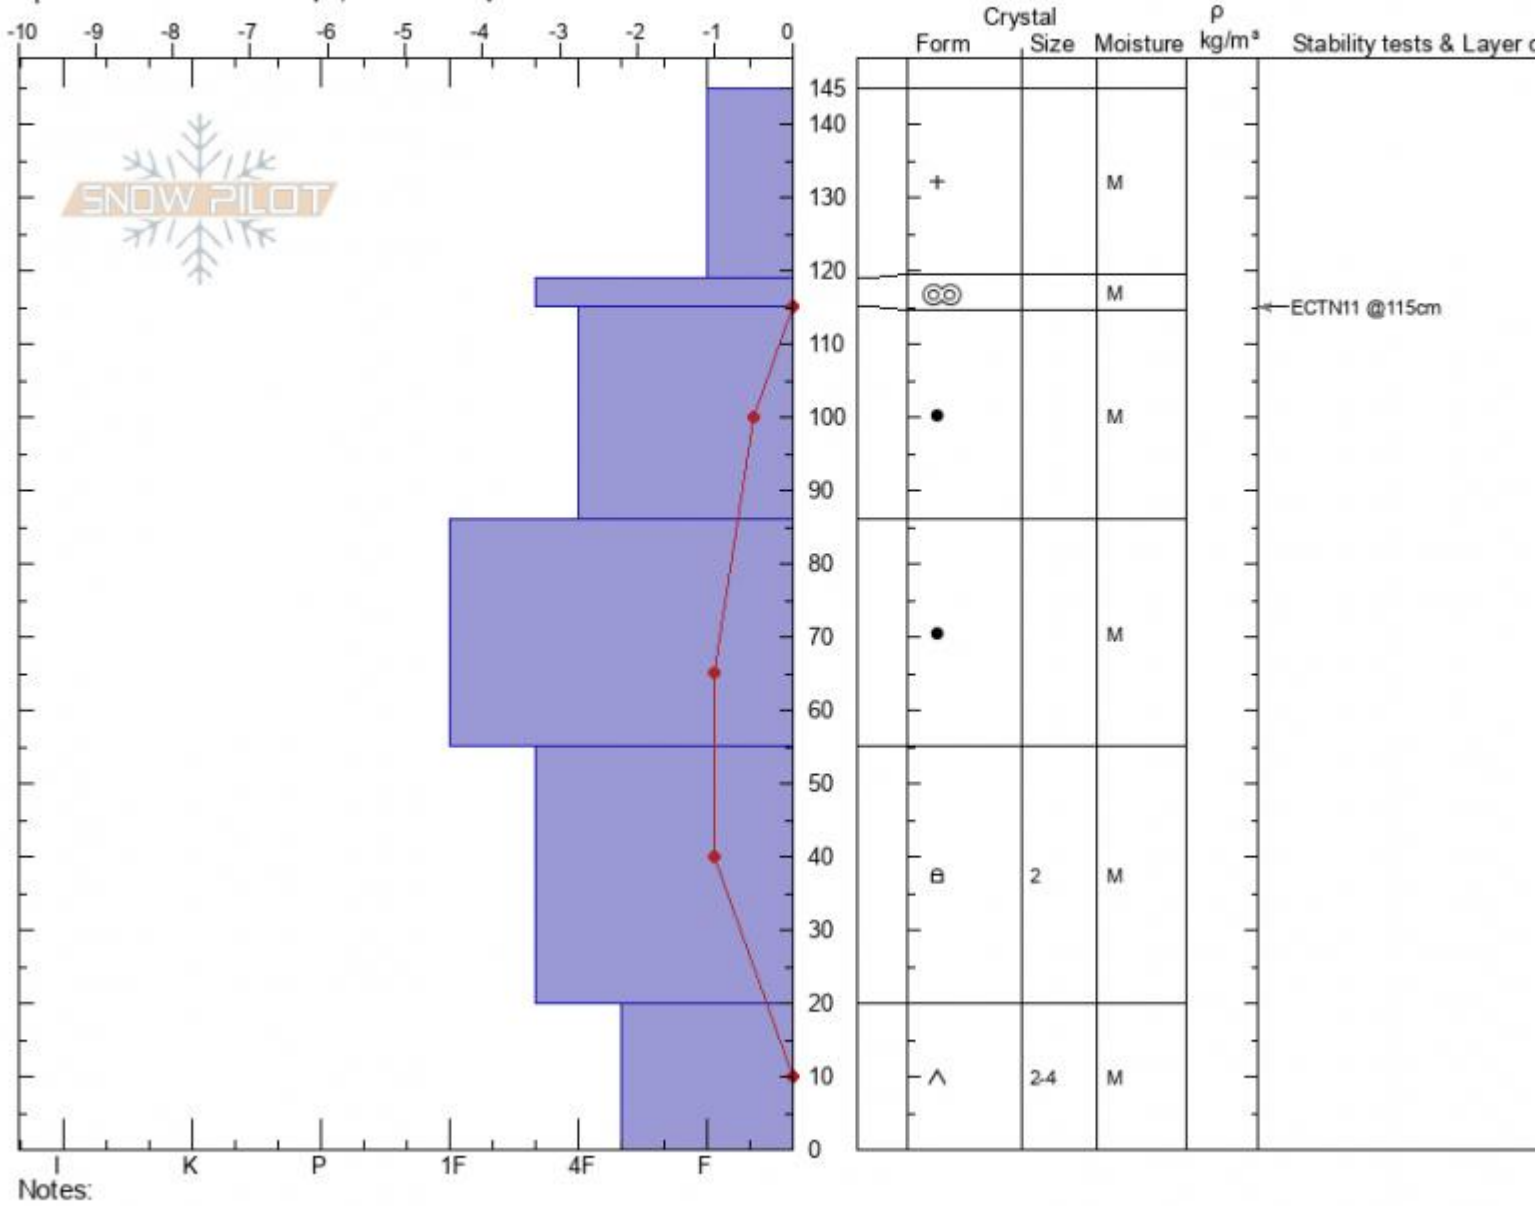

Bacon Rind
Madison Range-S
MT
 Elevation: **8800 ft**
 Aspect: **85°**
 Specifics: **Ski tracks on slope; We skied slope**

Ian Hoyer
03/20/2021 - 12:00pm
 Co-ord: **44.96000N, -111.09923W**
 Slope Angle: **27°**
 Wind Loading: **no**

Stability: **fair**
 Air Temperature: **2°C**
 Sky Cover: **OVC**
 Precipitation: **S-1**
 Wind: **Calm**

HS: **145** Layer Notes:
 20-0cm: **Problematic layer**

Advisory Region
 Southern Madison
 Longitude
 -111.10W
 Latitude
 44.96N
 Southern Madison, 2021-03-20