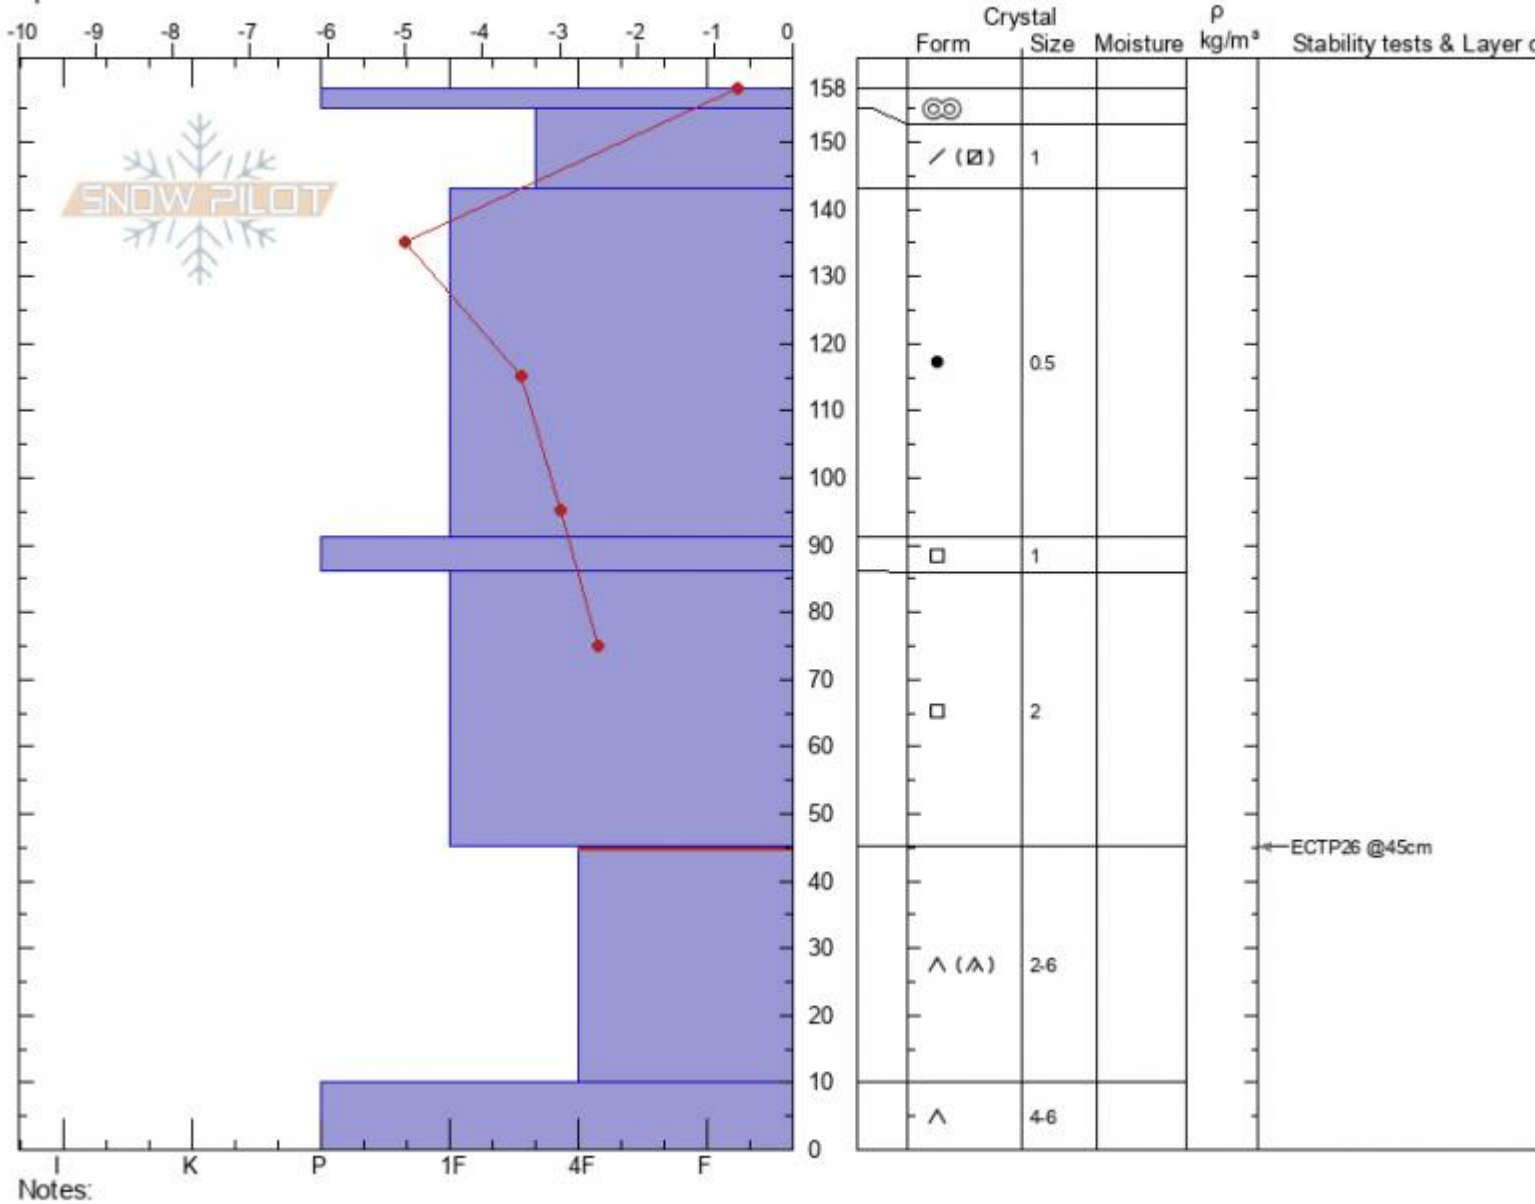

Lightning Ridge
 Madison Range-S
 MT
 Elevation: 9000 ft
 Aspect: 90°
 Specifics:

Dave Zinn
 03/17/2021 - 1:00pm
 Co-ord: 44.97727N, -111.37205W
 Slope Angle: 30°
 Wind Loading: no

Stability: **good**
 Air Temperature: **-0.7°C**
 Sky Cover: **CLR**
 Precipitation: **NO**
 Wind: **SW Light Breeze**

HS: **158** Layer Notes:
 PF: **15** 45-10cm: **Problematic layer**
 PS: **5**

Advisory Region
 Southern Madison
 Longitude
 -111.27W
 Latitude
 45.06N
 Southern Madison, 2021-03-17