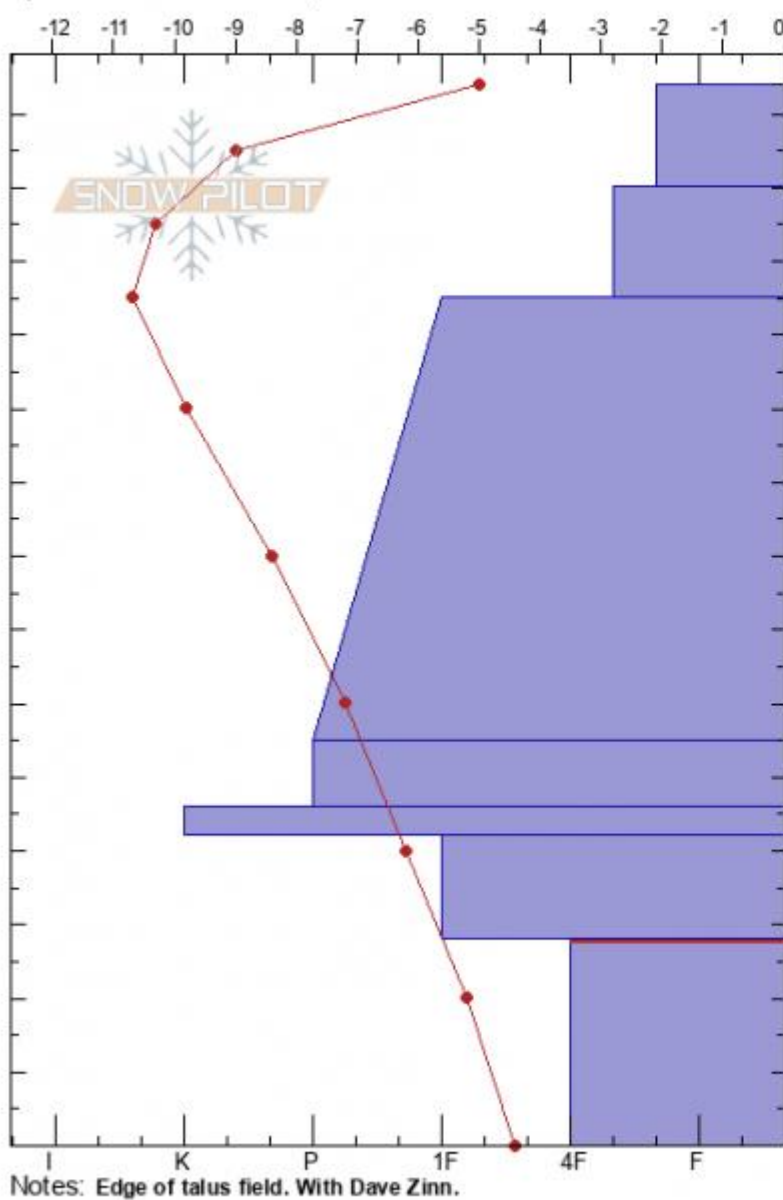

**Frazier Basin**  
**Bridger Range**  
**MT**  
 Elevation: **8288 ft**  
 Aspect: **N**  
 Specifics: **Ski tracks on slope**

**Zach Keskinen**  
**03/14/2021 - 11:30am**  
 Co-ord: **45.92263N, -110.97569W**  
 Slope Angle: **27°**  
 Wind Loading: **no**

Stability: **good**  
 Air Temperature: **1°C**  
 Sky Cover: **FEW**  
 Precipitation: **NO**  
 Wind: **E Light Breeze**

HS: **144** Layer Notes:  
 PF: **30** 28-0cm: **Problematic layer**

Form	Crystal Size	Moisture	$\rho$ kg/m <sup>3</sup>	Stability tests & Layer
+		D		
/ (Δ)				
•	0.5-1			← ECTN13 @115cm
⊖	1			
■				
□	1-3			
∧ (Λ)	3-6 (10)			← ECTP25 @28cm