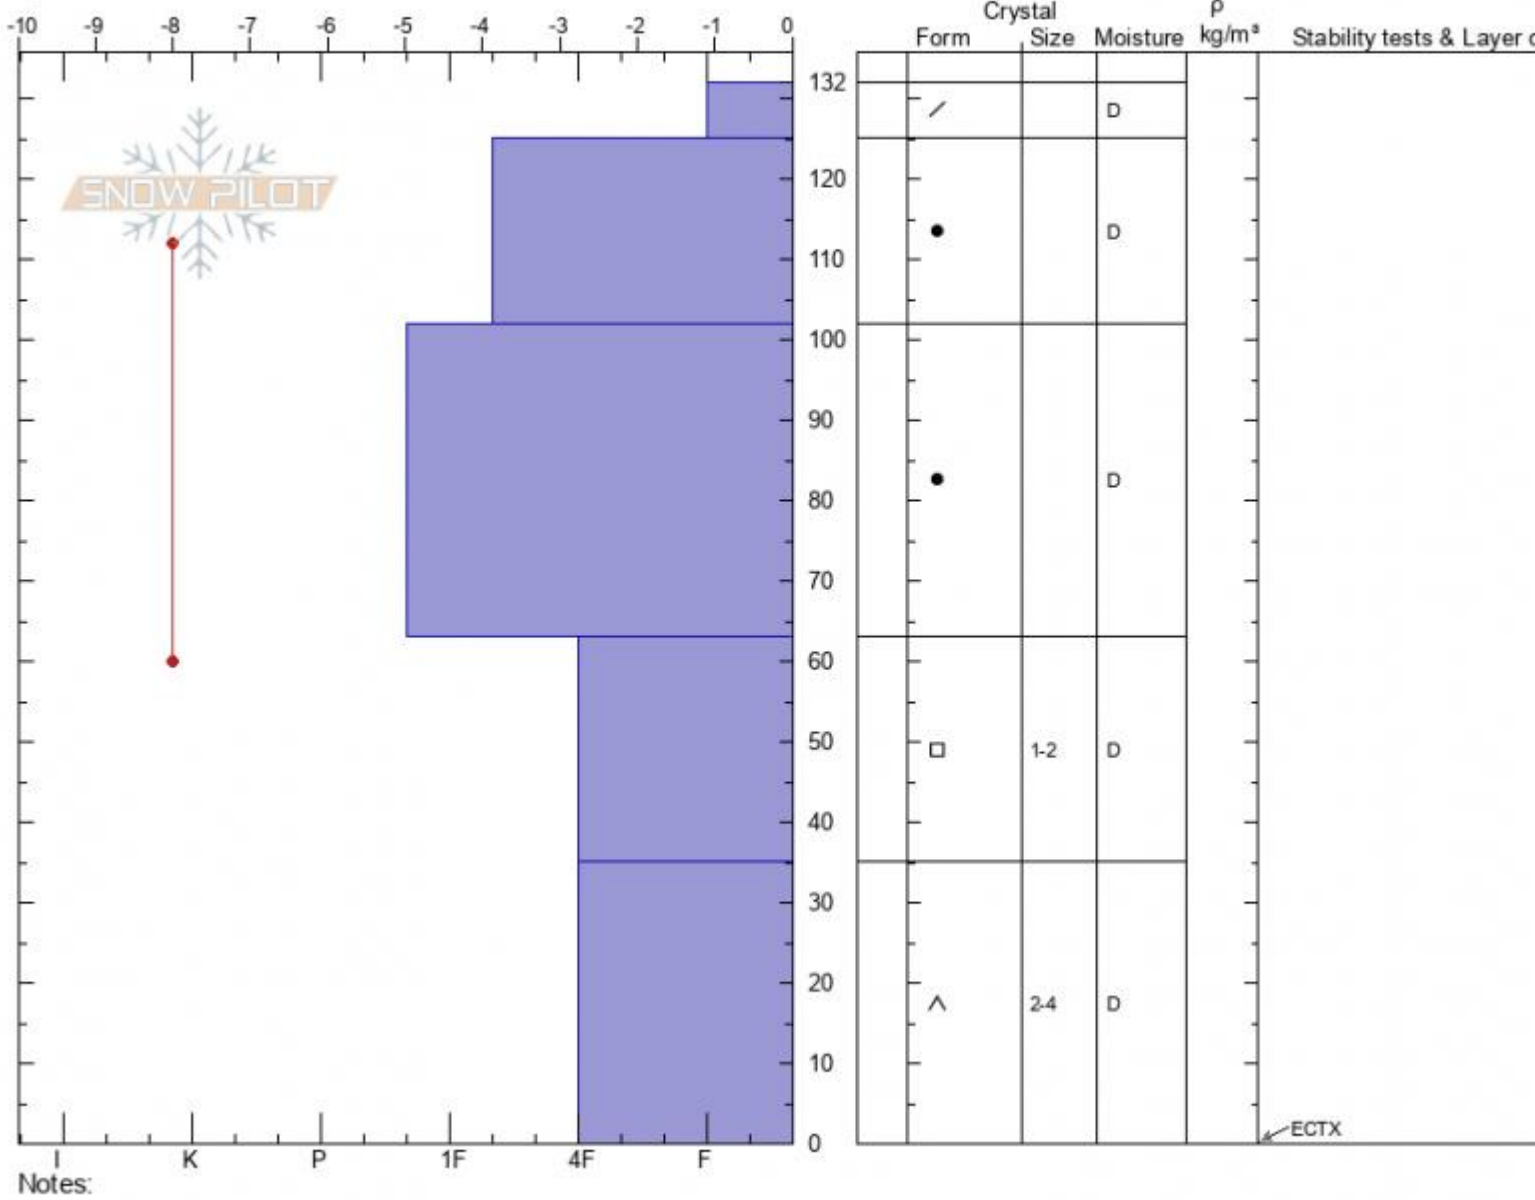

Sunlight Basin  
 Madison Range-S  
 MT  
 Elevation: 9500 ft  
 Aspect: 110°  
 Specifics:

Ian Hoyer  
 03/13/2021 - 11:00pm  
 Co-ord: 44.97522N, -111.31391W  
 Slope Angle: 16°  
 Wind Loading: previous

Stability: good  
 Air Temperature:  
 Sky Cover: CLR  
 Precipitation: NO  
 Wind: N Light Breeze

HS: 132 Layer Notes:  
 35-0cm: Problematic layer

Advisory Region  
 Southern Madison  
 Longitude  
 -111.31W  
 Latitude  
 44.97N  
 Southern Madison, 2021-03-13