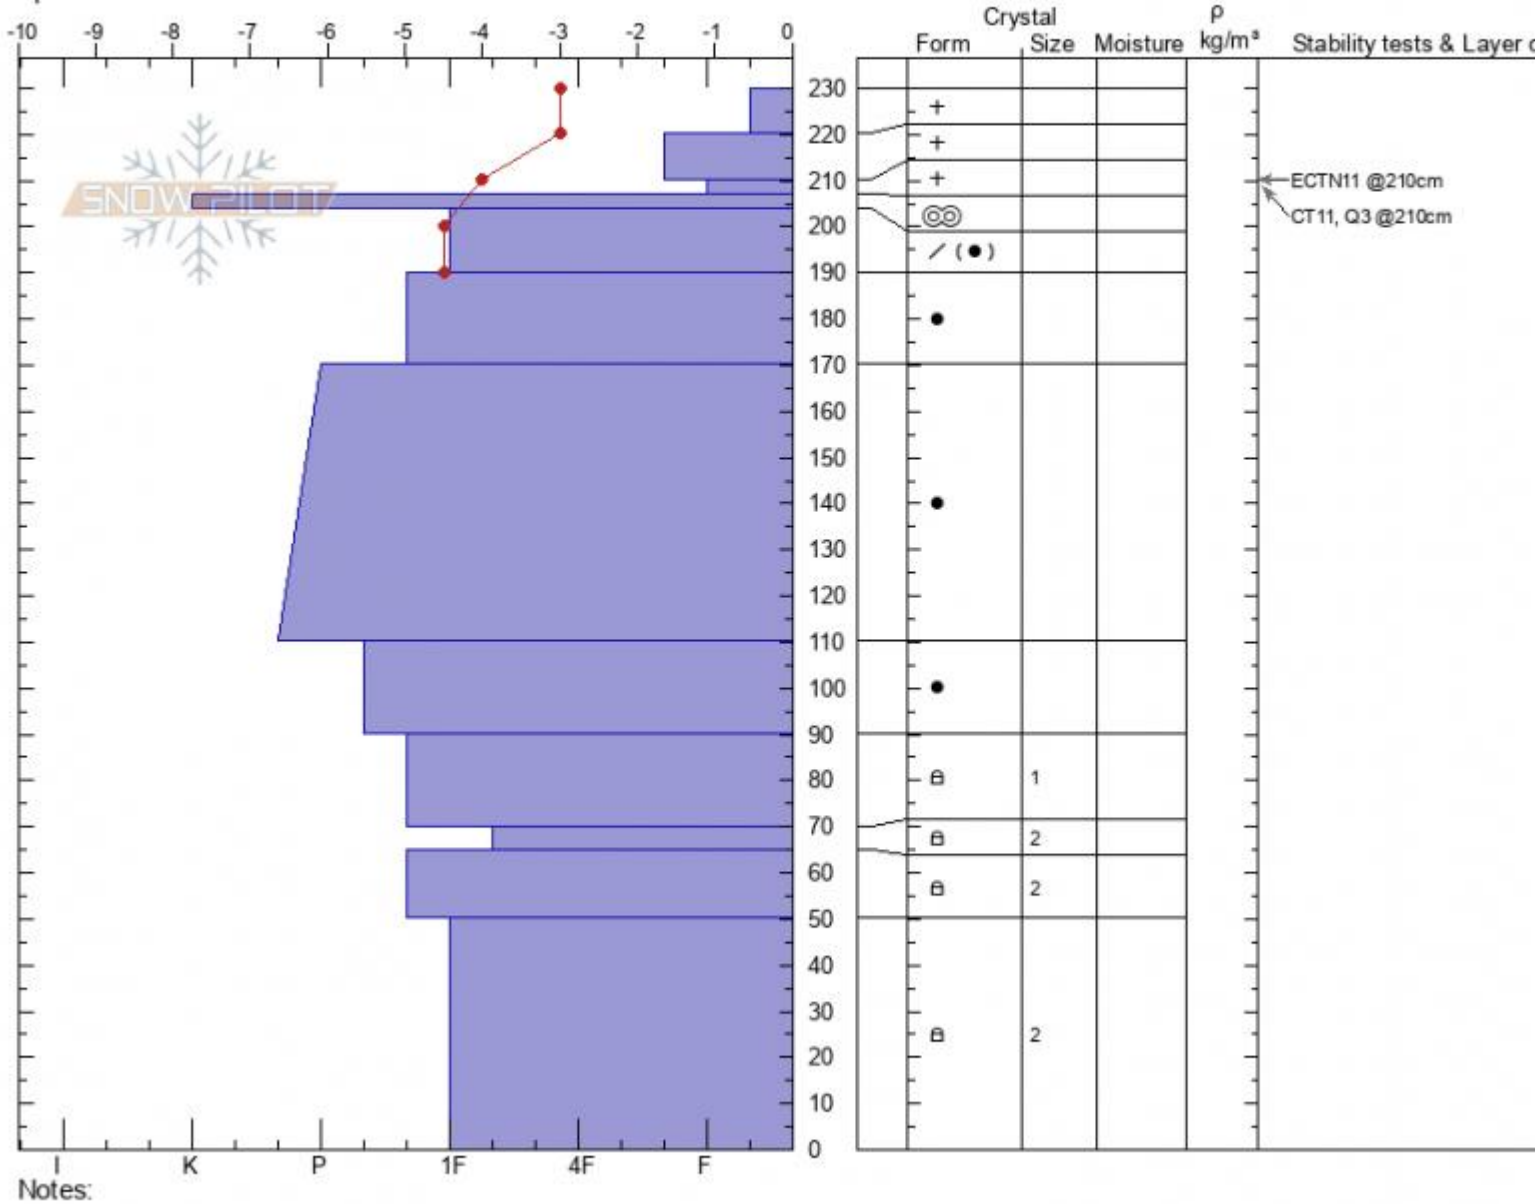

**Mt Abundance Shoulder** Alex Marienthal  
**Cooke City** 03/11/2021 - 1:00pm  
**MT** Co-ord: 45.06337N, -110.01126W  
 Elevation: 9150 ft Slope Angle: 31°  
 Aspect: 100° Wind Loading: previous  
 Specifics:

Stability: **good**  
 Air Temperature:  
 Sky Cover: **CLR**  
 Precipitation: **NO**  
 Wind: **Calm**

HS: **230** Layer Notes:  
 210-207cm: **Problematic layer**

Advisory Region  
 Cooke City  
 Longitude  
 -110.02W  
 Latitude  
 45.08N  
 Cooke City, 2021-03-11