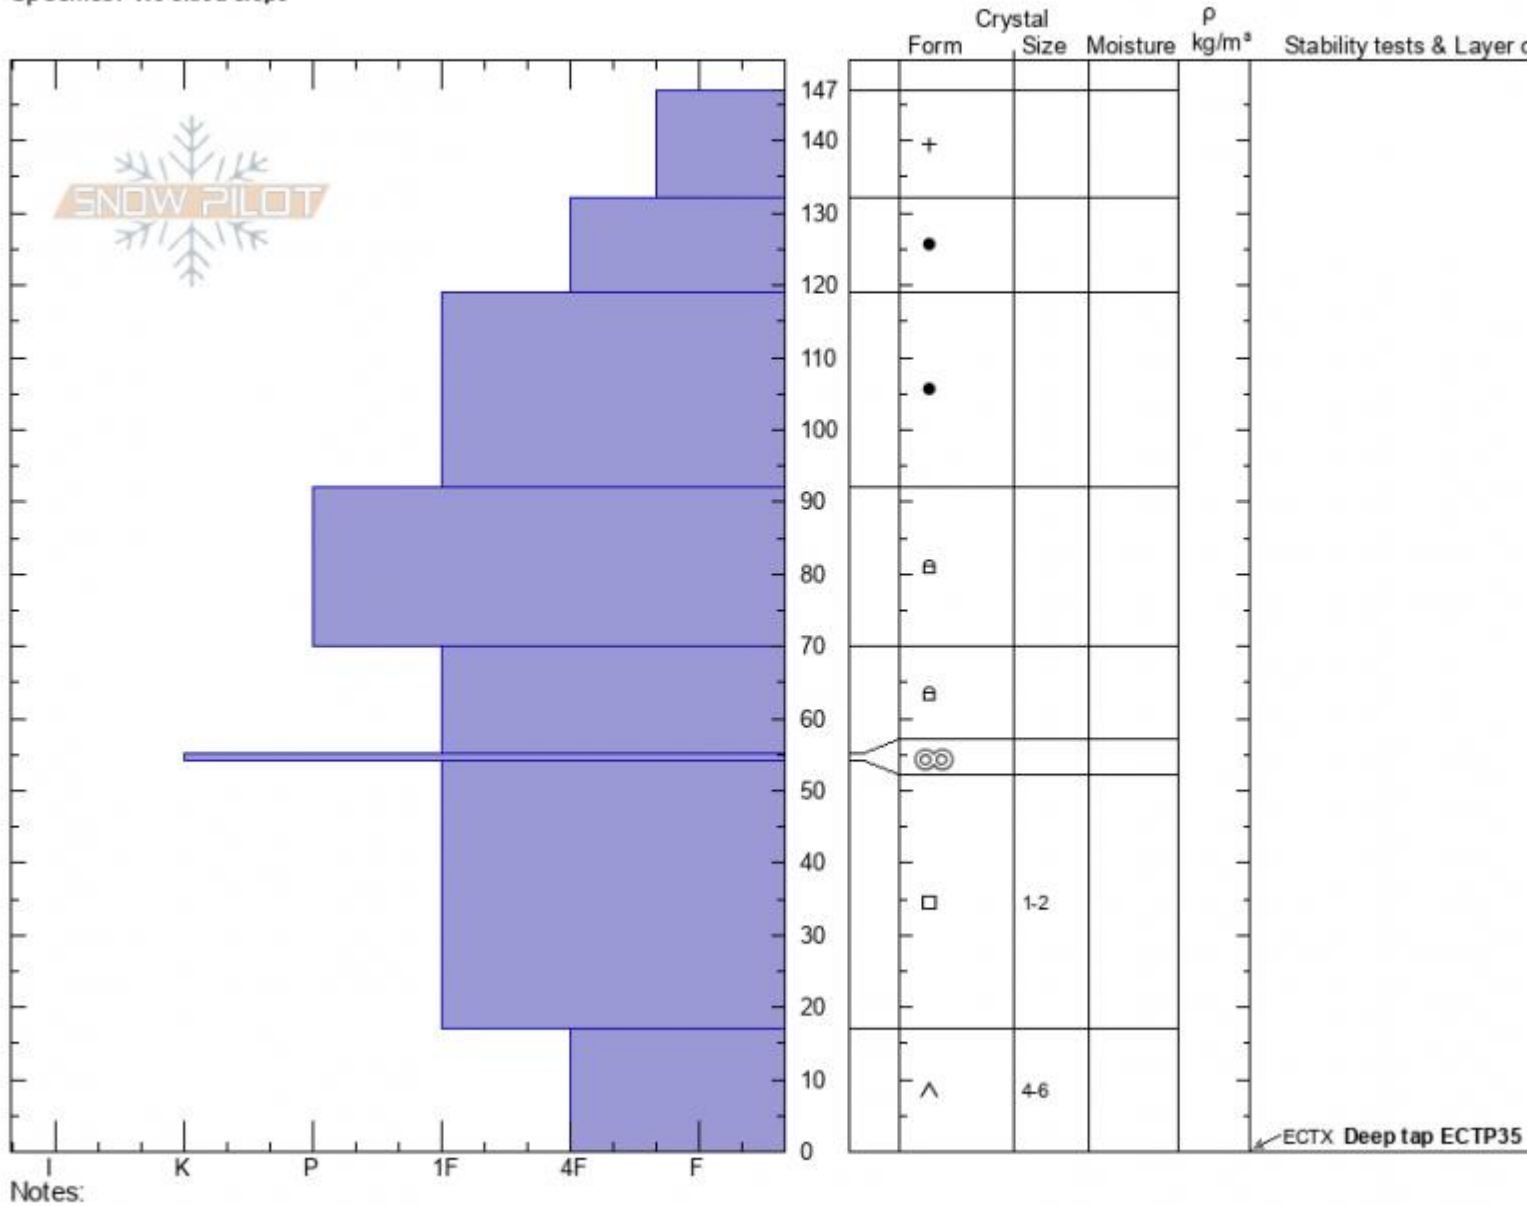

Flathead Pass S.
Bridger Range
MT
 Elevation: **8300 ft**
 Aspect: **90°**
 Specifics: **We skied slope**

Ian Hoyer
03/09/2021 - 1:00pm
 Co-ord: **45.94779N, -110.98929W**
 Slope Angle: **27°**
 Wind Loading: **no**

Stability: **good**
 Air Temperature:
 Sky Cover: **SCT**
 Precipitation: **NO**
 Wind: **Calm**

HS: **147** Layer Notes:
 17-0cm: **Problematic layer**

Advisory Region
 Bridger Range
 Longitude
 -111.02W
 Latitude
 45.97N
 Bridger Range, 2021-03-10