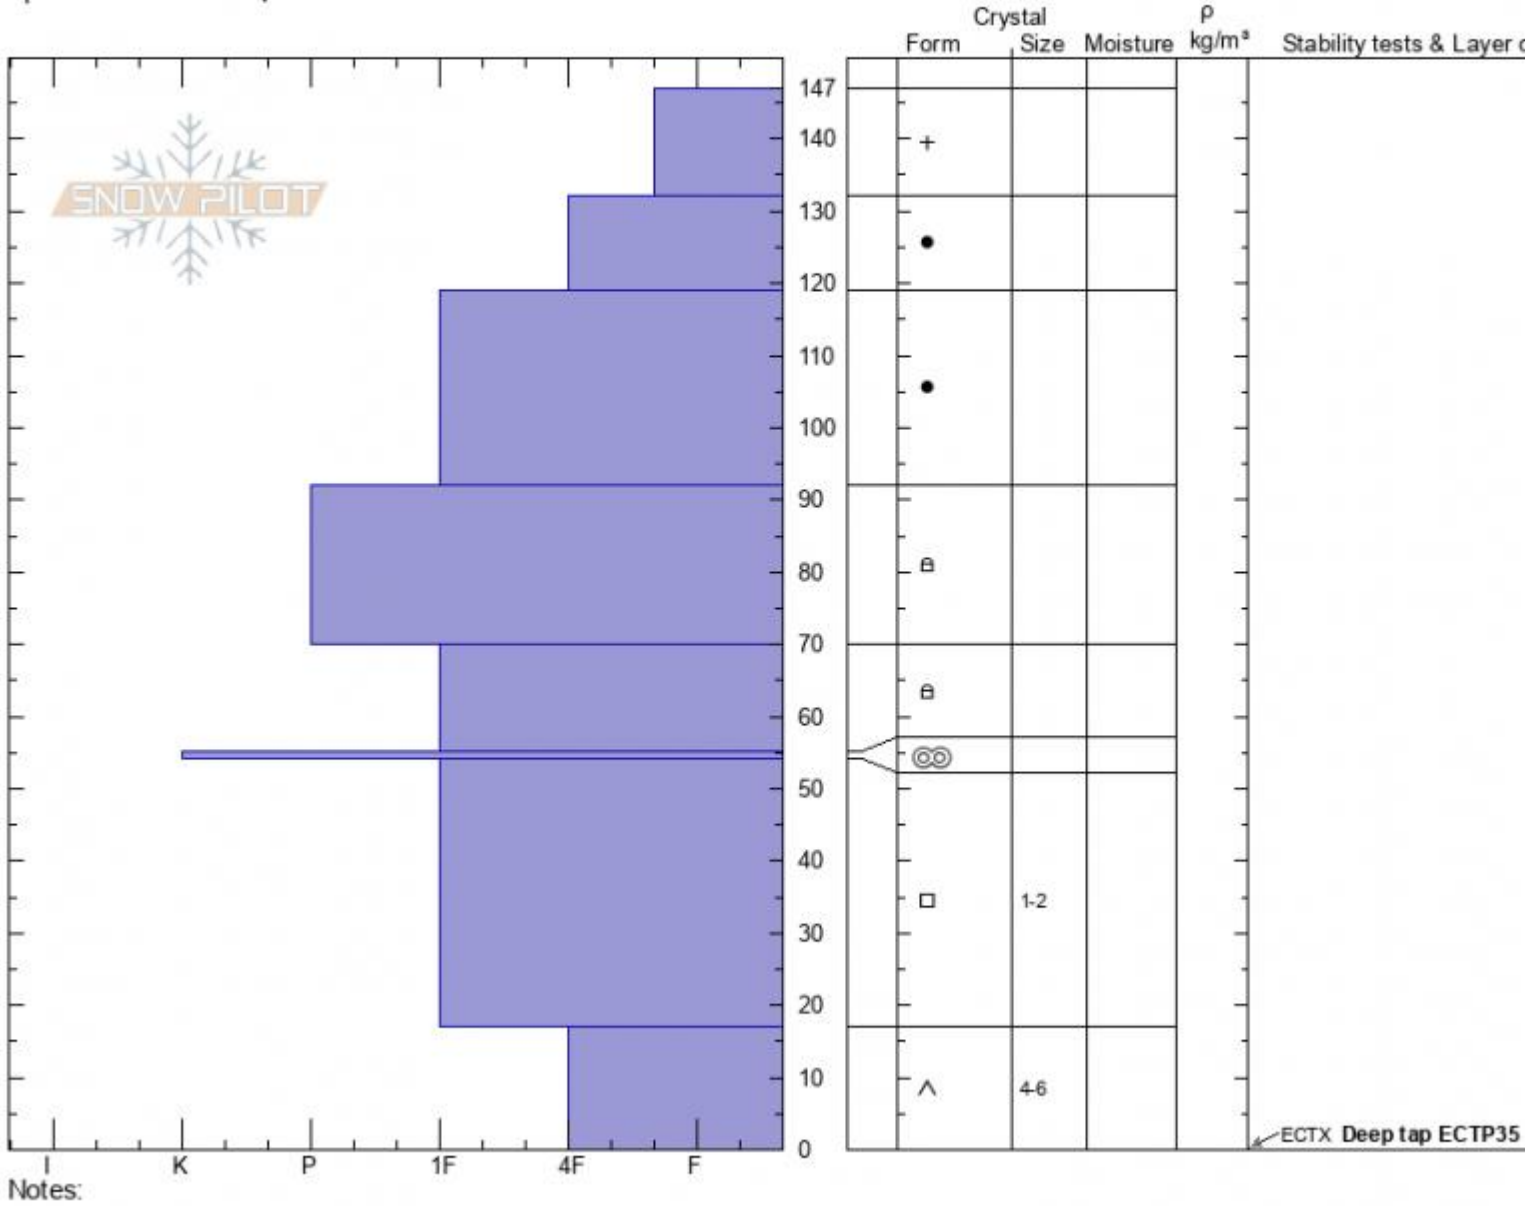

Flathead Pass S.  
 Bridger Range  
 MT  
 Elevation: 8300 ft  
 Aspect: 90°  
 Specifics: We skied slope

Ian Hoyer  
 03/09/2021 - 1:00pm  
 Co-ord: 45.94779N, -110.98929W  
 Slope Angle: 27°  
 Wind Loading: no

Stability: **good**  
 Air Temperature:  
 Sky Cover: **SCT**  
 Precipitation: **NO**  
 Wind: **Calm**

HS: 147 Layer Notes:  
 17-0cm: Problematic layer

Advisory Region  
 Bridger Range  
 Longitude  
 -111.02W  
 Latitude  
 45.97N  
 Bridger Range, 2021-03-10