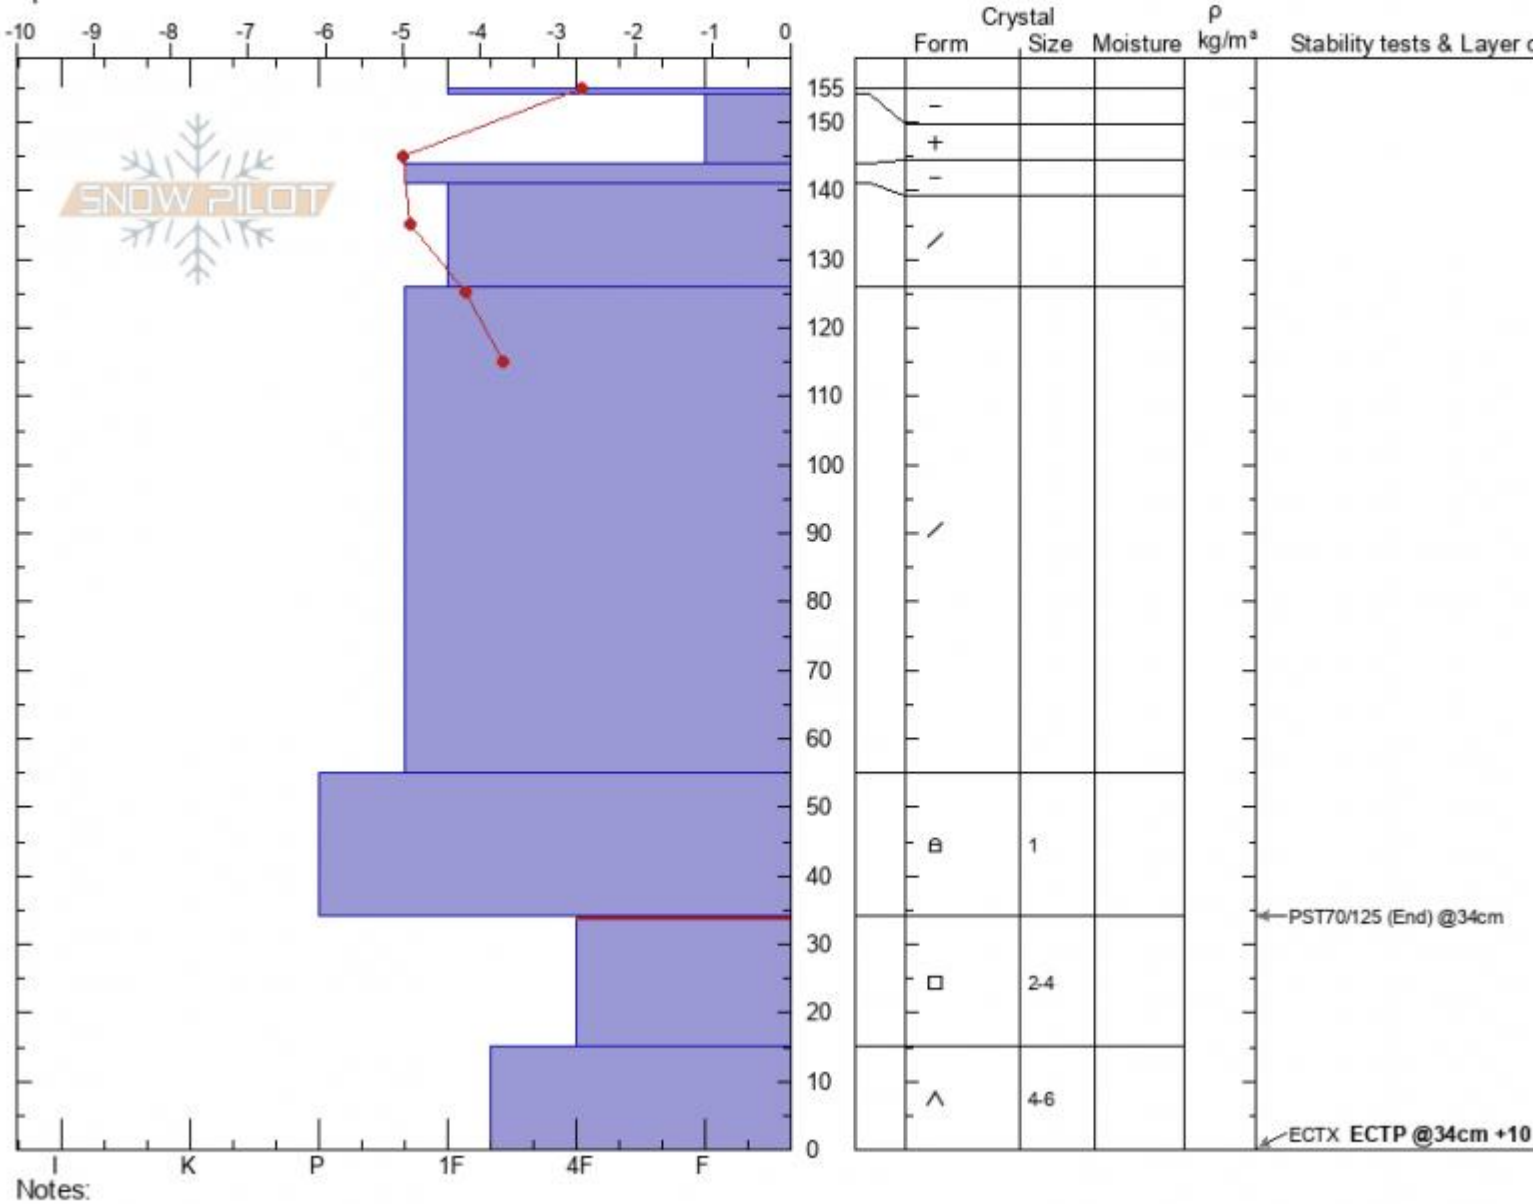

Throne Profile
Bridger Range
MT
 Elevation: **8060 ft**
 Aspect: **90°**
 Specifics:

Dave Zinn
03/08/2021 - 11:00am
 Co-ord: **45.88314N, -110.94964W**
 Slope Angle: **35°**
 Wind Loading: **no**

Stability: **good**
 Air Temperature: **-0.5°C**
 Sky Cover: **BKN**
 Precipitation: **NO**
 Wind: **Calm**

HS: **155** Layer Notes:
 34-15cm: **Problematic layer**

Advisory Region
 Bridger Range
 Longitude
 -110.95W
 Latitude
 45.88N
 Bridger Range, 2021-03-08