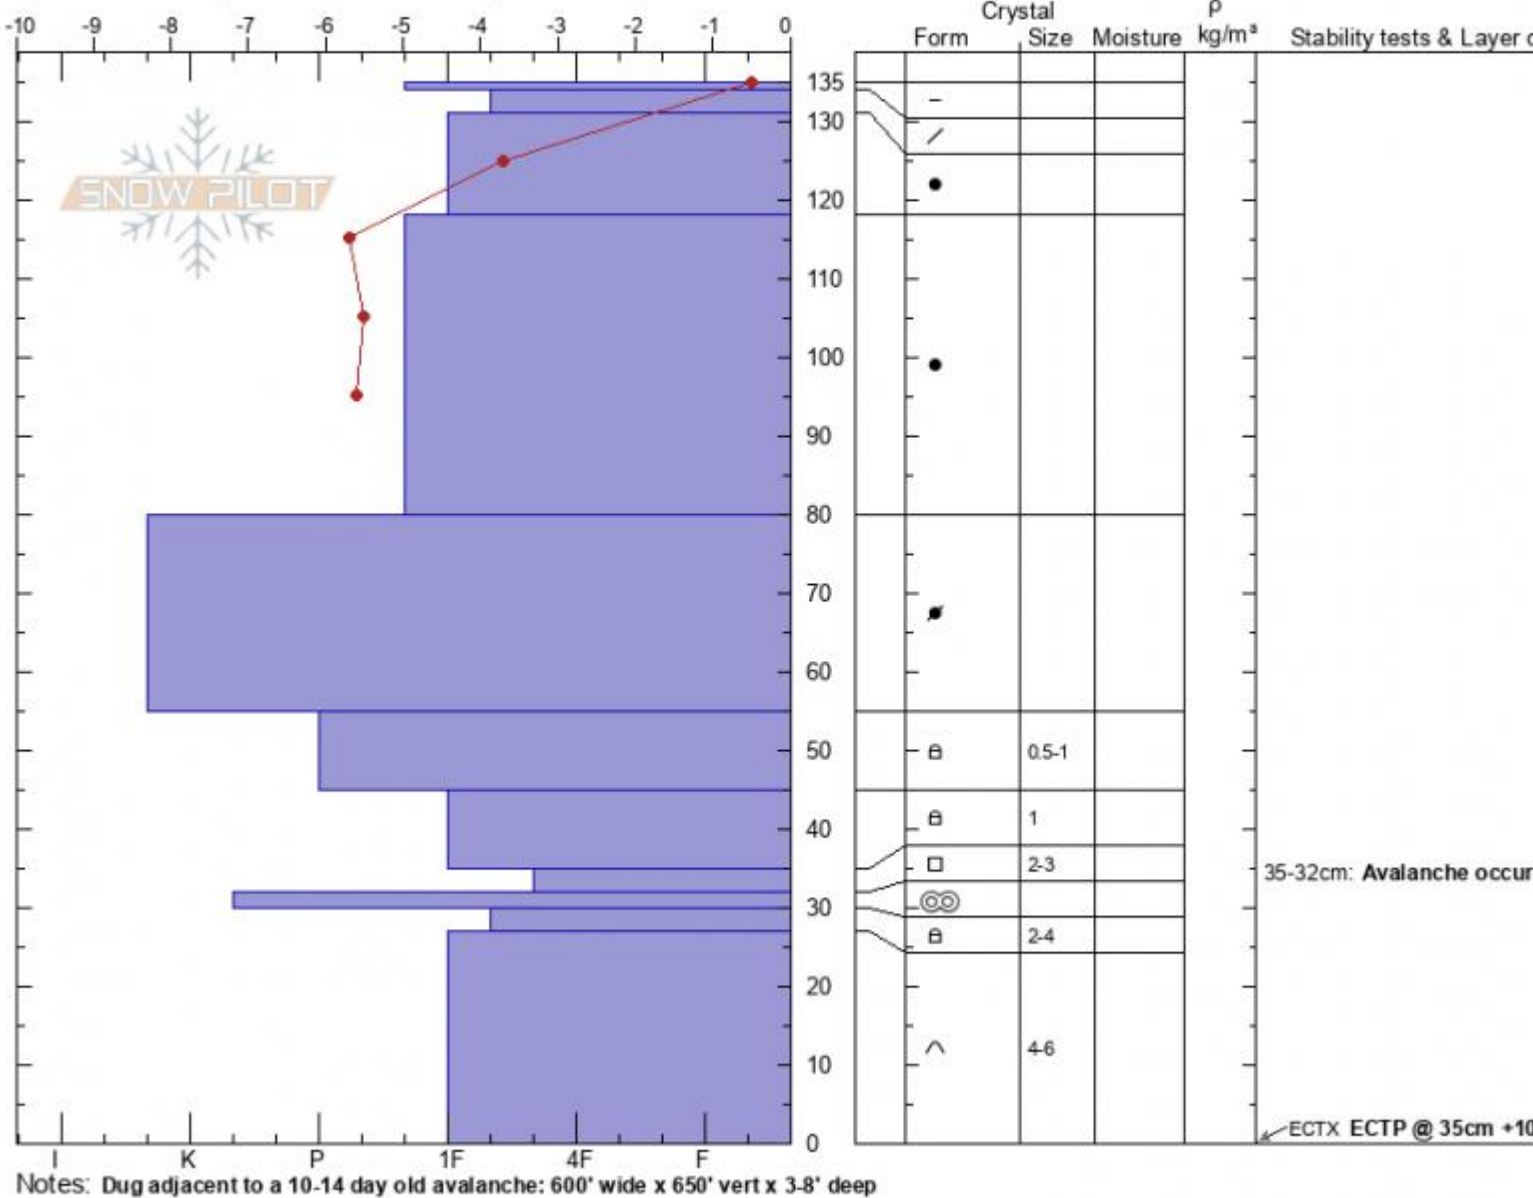

**Arden Profile**  
**Gallatin Range-N**  
**MT**  
 Elevation: **10022 ft**  
 Aspect: **130°**  
 Specifics: Pit is adjacent to avalanche: flank; We skied slope

**Dave Zinn**  
**03/07/2021 - 1:15am**  
 Co-ord: **45.41242N, -110.98846W**  
 Slope Angle: **35°**  
 Wind Loading: **previous**

Stability: **good**  
 Air Temperature: **-3°C**  
 Sky Cover: **FEW**  
 Precipitation: **NO**  
 Wind: **W Light Breeze**

HS: **135** Layer Notes:  
 35-32cm: **Avalanche occurred**

Advisory Region  
 Northern Gallatin  
 Longitude  
 -110.97W  
 Latitude  
 45.42N

**Avalanche Details:** [Two large deep slabs near Maid of the Mist](#)  
 Northern Gallatin, 2021-03-07