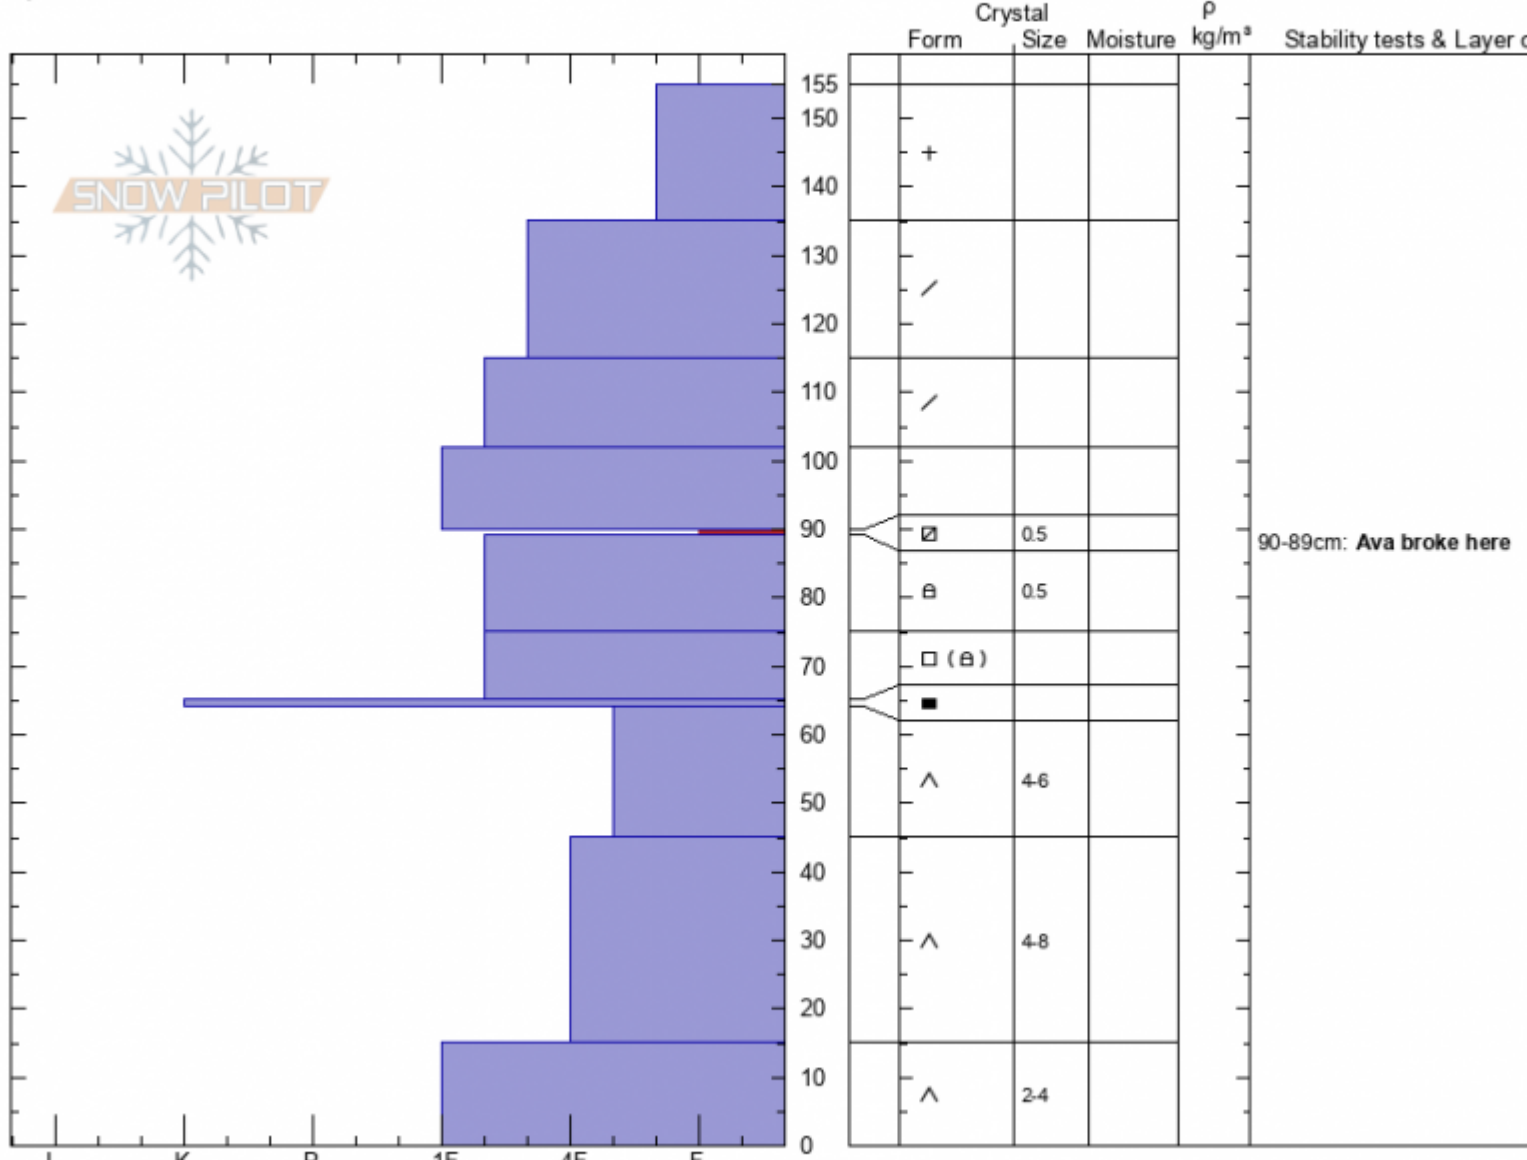

Low Lionhead Corner
Henry Mtns
MT

Elevation: 8496 ft
Aspect: 70°

Doug Chabot-Admin
02/01/2021 - 1:15pm
Co-ord: 44.74010N, -111.31545W
Slope Angle: 37°
Wind Loading: no

Stability: fair
Air Temperature: -3°C
Sky Cover: CLR
Precipitation: NO
Wind: Calm

HS: 155
Layer Notes:
90-89cm: Ava broke here
90-89cm: Problematic layer

Specifics: Pit is adjacent to avalanche: crown; Recent avalanche activity on similar slopes; Recent avalanche activity on different slopes

Notes: Avalanche was 2' deep, 500' wide and 250' vertical. It was 37 degrees steep. It likely released naturally on 1/29 or 1/30.

Advisory Region
Lionhead Range
Longitude
-111.32W
Latitude
44.73N

Avalanche Details: [Major avalanche cycle](#)
Lionhead Range, 2021-02-01