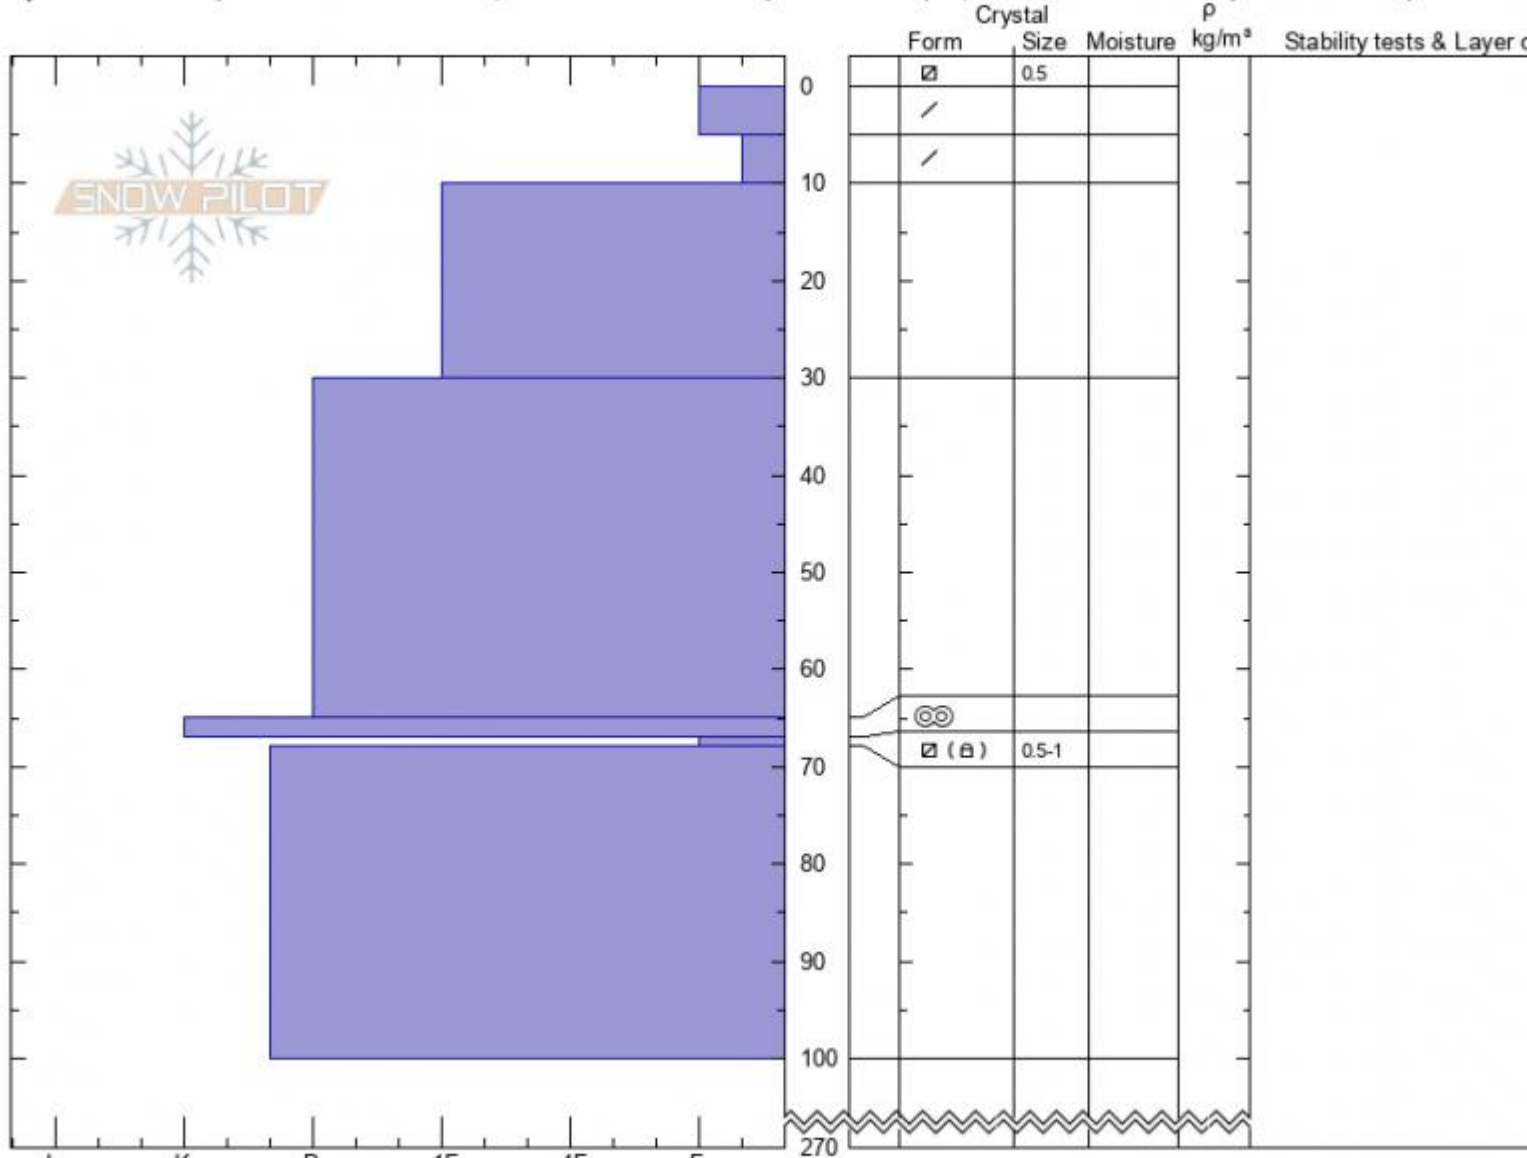

Sheep Mountain
Cooke City
MT
 Elevation: **9730 ft**
 Aspect: **196°**

Logan DeMarcus
01/25/2021 - 11:00am
 Co-ord: **45.06752N, -109.93025W**
 Slope Angle: **37°**
 Wind Loading: **previous**

Stability: **good**
 Air Temperature: **-11°C**
 Sky Cover: **CLR**
 Precipitation: **NO**
 Wind: **E Light Breeze**

HS: **270** Layer Notes:
 67-68cm: **Problematic layer**

Specifics: Pit is adjacent to avalanche: crown; Recent avalanche activity on similar slopes; Recent avalanche activity on different slopes

Notes: This pit was dug at the crown of the avalanche reported on the south side of Sheep Mountain. SS-AMu-R1-D2-O. Additional Pit Specifics: S

Advisory Region
 Cooke City
 Longitude
 -109.93W
 Latitude
 45.07N
Avalanche Details: [Snowmobile triggered on Sheep Mtn, Cooke City, 2021-01-25](#)