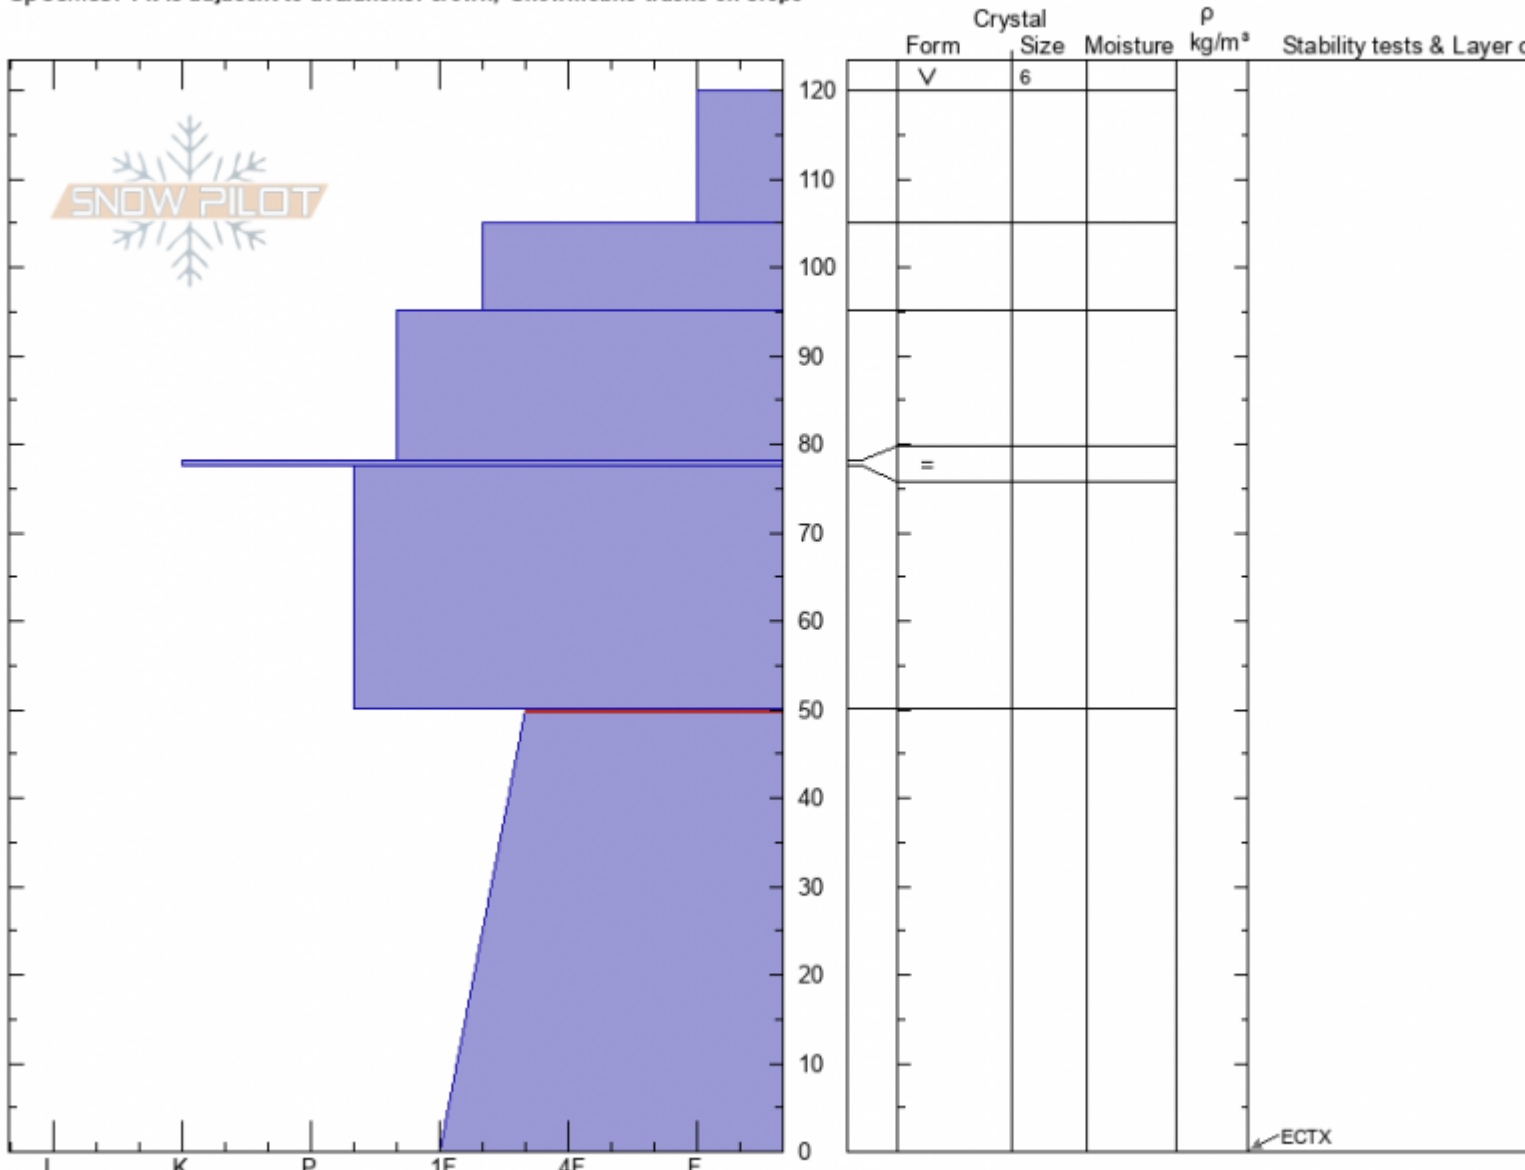

**Ski Hill**  
**Lionhead Range**  
**MT**

Elevation: **8060 ft**  
Aspect: **90°**

Specifics: Pit is adjacent to avalanche: crown; Snowmobile tracks on slope

Doug Chabot-Admin  
01/12/2021 - 1:00pm  
Co-ord: 44.70364N, -111.29736W  
Slope Angle: 30°  
Wind Loading:

Stability:  
Air Temperature: **-7°C**  
Sky Cover: **FEW**  
Precipitation: **NO**  
Wind: **Calm**

HS: **120** Layer Notes:  
50-0cm: **Problematic layer**

Notes: This slope avalanched approximately 5 days ago, likely from a sledder.

Advisory Region  
Lionhead Range  
Longitude  
-111.29W  
Latitude  
44.70N

**Forecast link:** [GNFAC Avalanche Forecast for Wed Jan 13, 2021](#)  
Lionhead Range, 2021-01-12