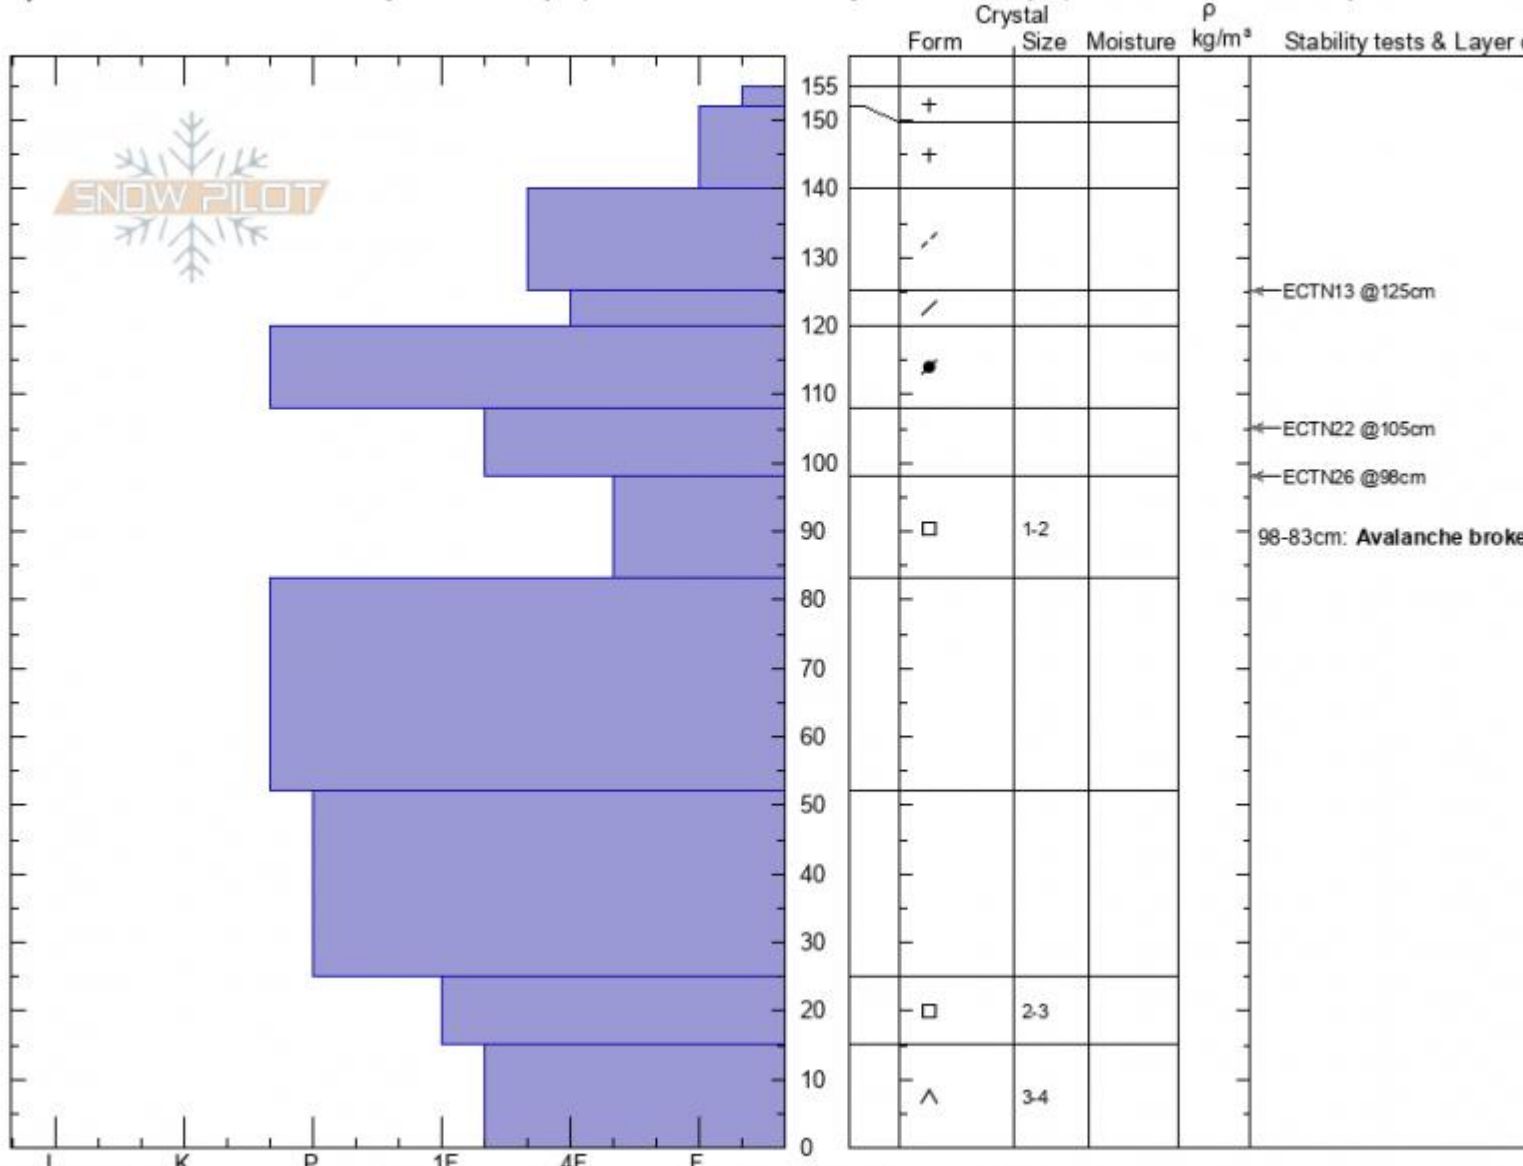

Beaver Creek Crown
 Madison Range-N
 MT
 Elevation: 9400 ft
 Aspect: 5°

Ian Hoyer
 01/08/2021 - 12:00pm
 Co-ord: 45.16978N, -111.36992W
 Slope Angle: 37°
 Wind Loading: **previous**

Stability: **poor**
 Air Temperature: 19°F
 Sky Cover: **FEW**
 Precipitation: **NO**
 Wind: **Calm**

HS: 155 Layer Notes:
 98-83cm: **Avalanche broke on b**
 98-83cm: **Problematic layer**

Specifics: Recent avalanche activity on similar slopes; Recent avalanche activity on different slopes; Snowmobile tracks on slope

Notes: Dug in the crown of an avalanche triggered by a snowmobiler the previous afternoon (1/7/21).

Advisory Region
 Northern Madison
 Longitude
 -111.38W
 Latitude
 45.17N

Avalanche Details: [Rider triggered large, wide slide on Buck Ridge](#)
 Northern Madison, 2021-01-08