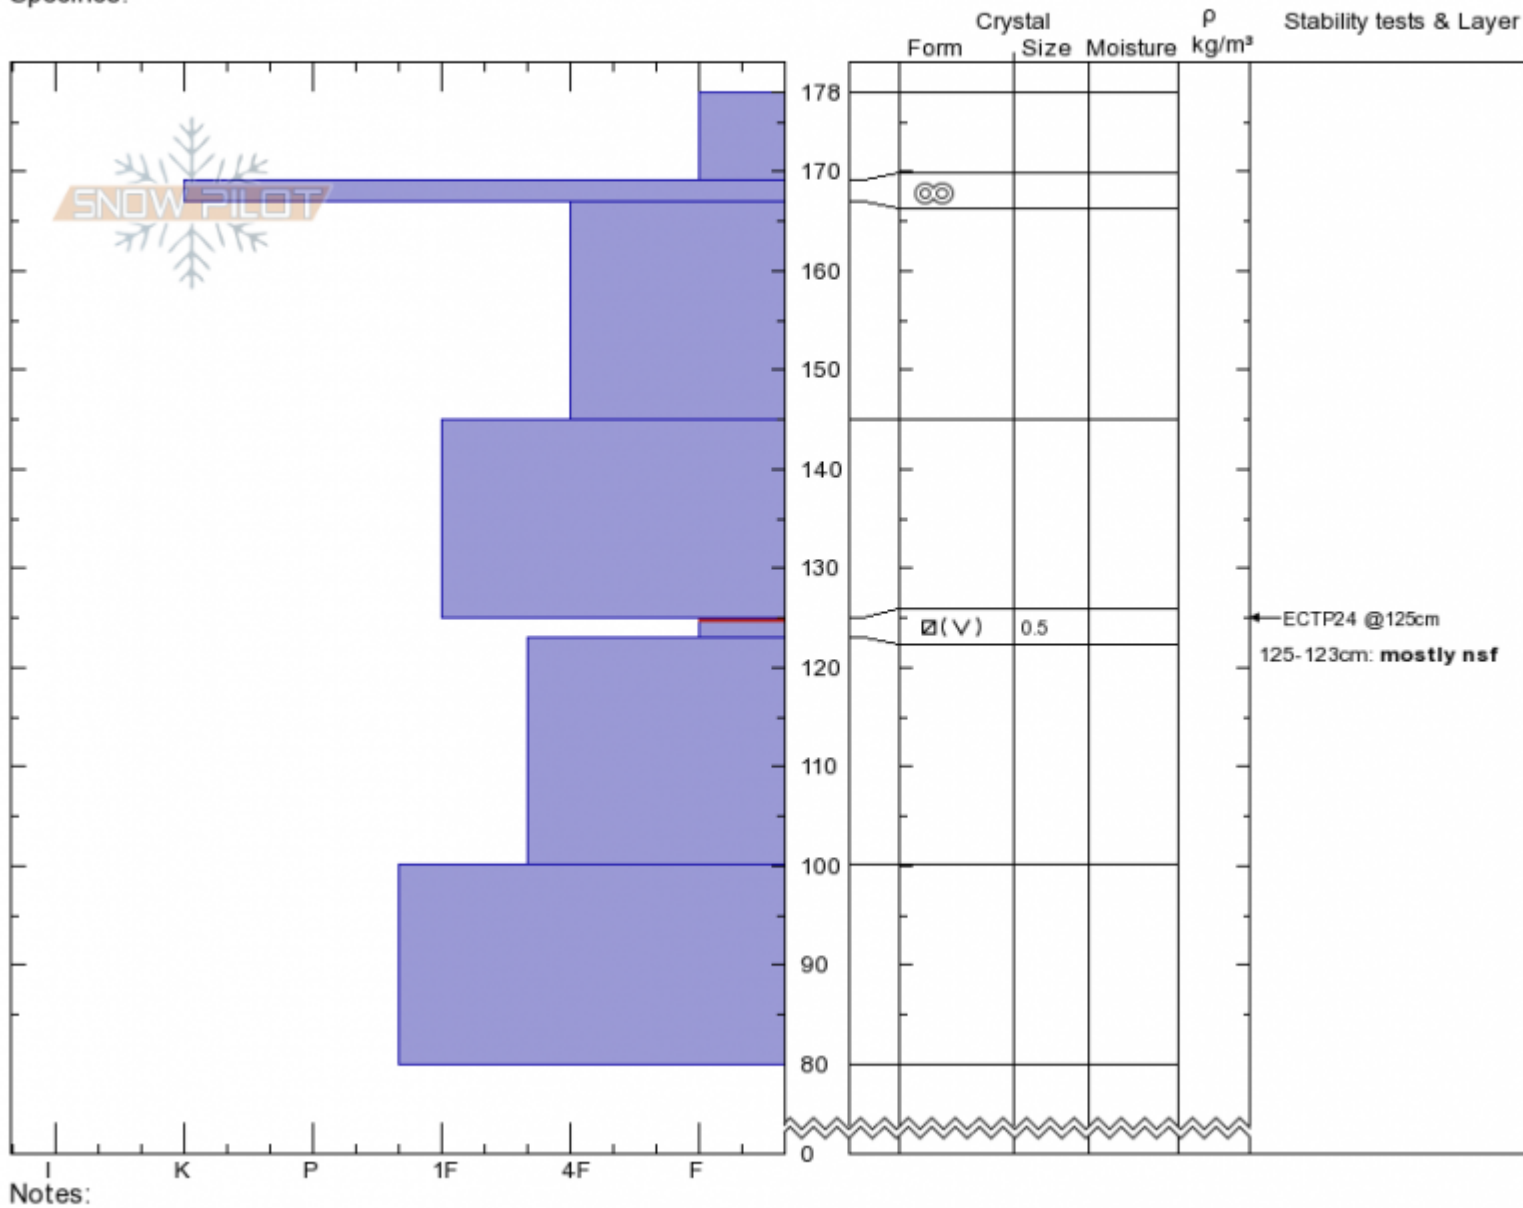

Marge
 Lionhead Range
 MT
 Elevation: 8918 ft
 Aspect: 75°
 Specifics:

Doug Chabot-Admin
 03/27/2020 - 12:30pm
 Co-ord: 44.71511N, -111.31721W
 Slope Angle: 28°
 Wind Loading: previous

Stability: Fair
 Air Temperature: 2°C
 Sky Cover: SCT
 Precipitation: NO
 Wind:

HS:178 Layer Notes:
 125-123cm: **mostly nsf**
 125-123cm: **Problematic layer**

Advisory Region
 Lionhead Range
 Longitude
 -111.32W
 Latitude
 44.71N
 Lionhead Range, 2020-03-28