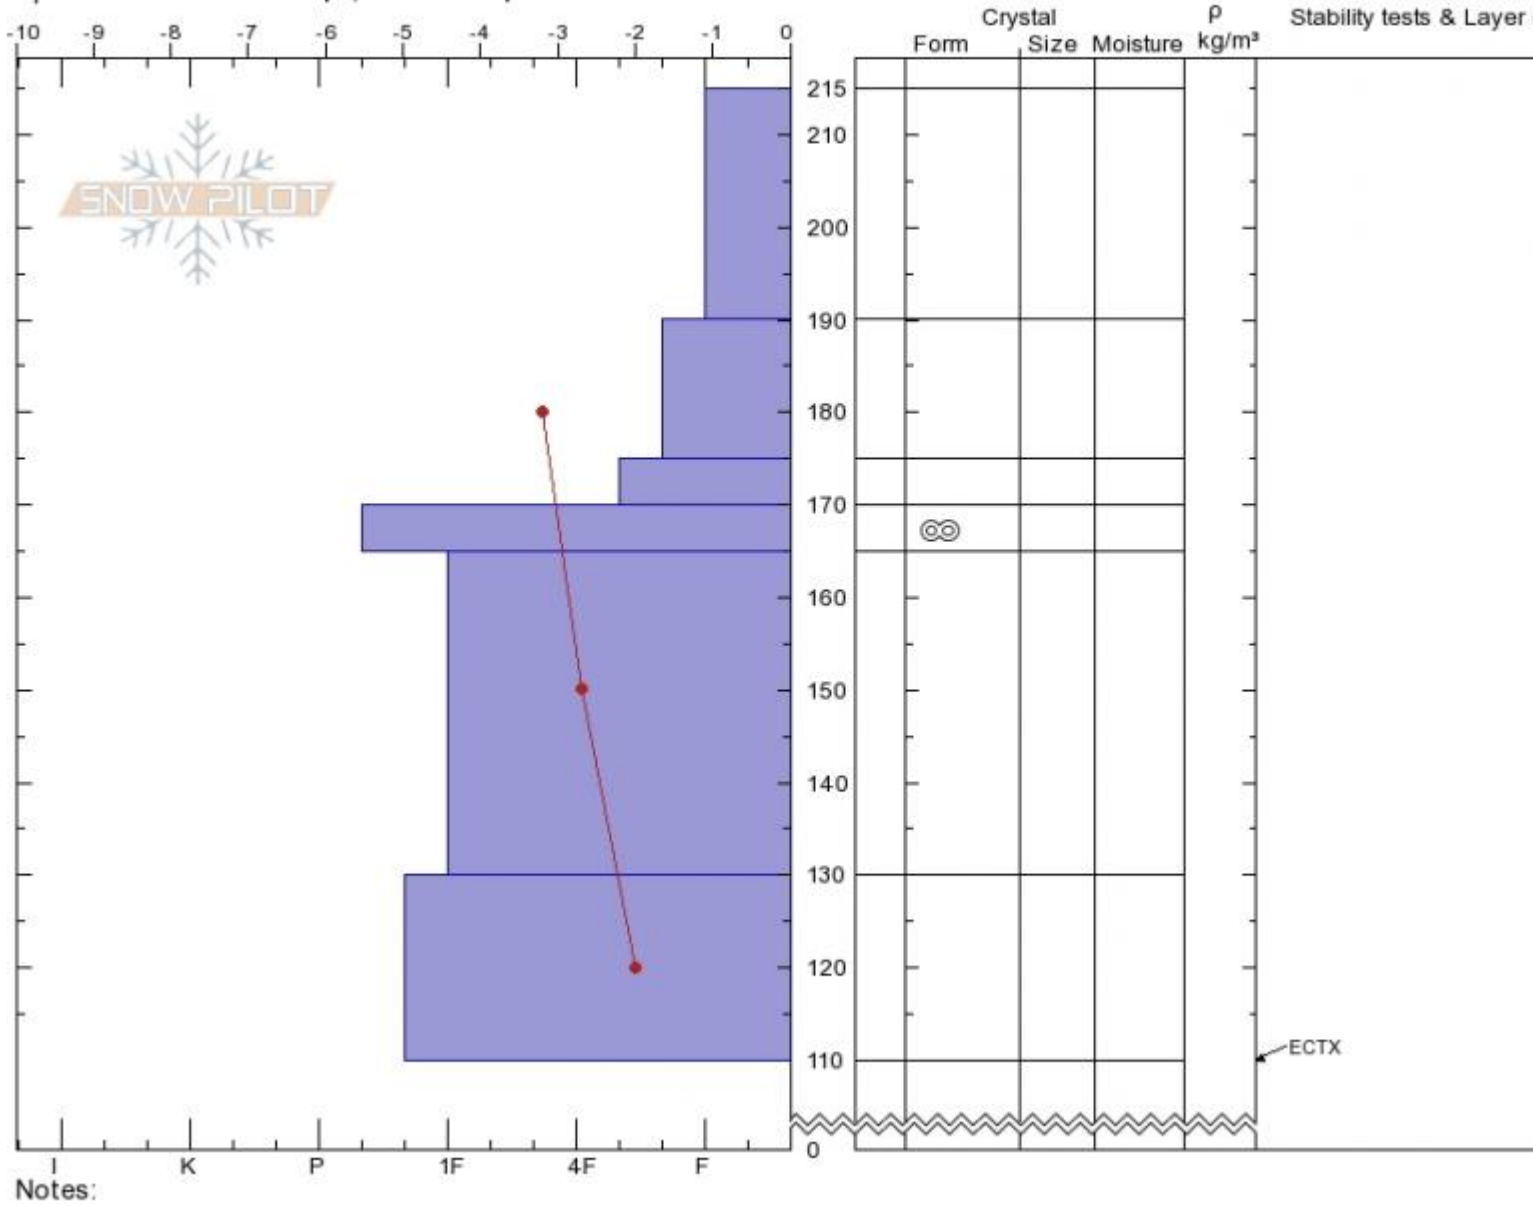

Spankys  
 Madison Range-N  
 MT  
 Elevation: 9300 ft  
 Aspect: 70°  
 Specifics: Ski tracks on slope; We skied slope

Spencer Jonas  
 03/15/2020 - 11:30am  
 Co-ord: 45.32909N, -111.38120W  
 Slope Angle: 33°  
 Wind Loading: no

Stability: **Good**  
 Air Temperature:  
 Sky Cover: **OVC**  
 Precipitation:  
 Wind: **Calm**

HS:215 Layer Notes:

Notes:  
 Advisory Region  
 Northern Madison  
 Longitude  
 -111.38W  
 Latitude  
 45.35N  
 Northern Madison, 2020-03-15