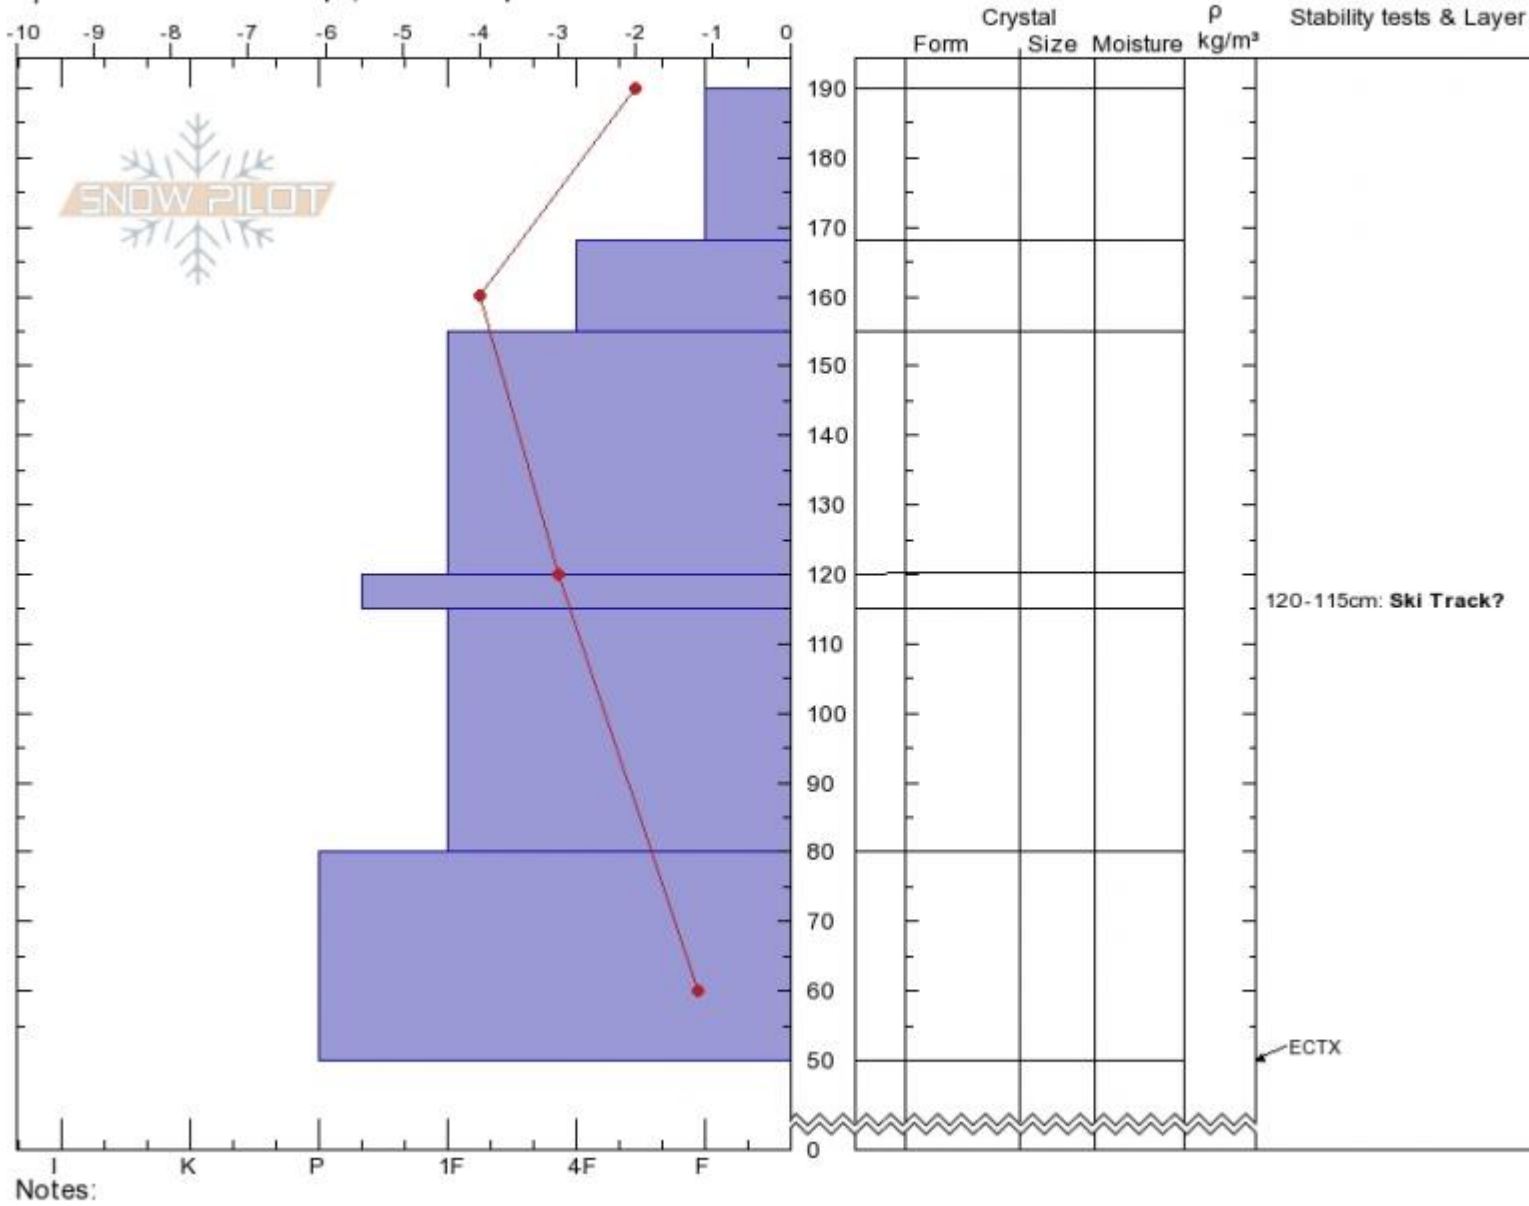

Tyler's
 Madison Range-N
 MT
 Elevation: 9375 ft
 Aspect: 260°
 Specifics: Ski tracks on slope; We skied slope

Spencer Jonas
 03/15/2020 - 10:40am
 Co-ord: 45.33159N, -111.38476W
 Slope Angle: 33°
 Wind Loading: no

Stability:
 Air Temperature: -3°C
 Sky Cover: OVC
 Precipitation:
 Wind: Calm

HS:190 Layer Notes:
 120-115cm: Ski Track?

Advisory Region
 Northern Madison
 Longitude
 -111.39W
 Latitude
 45.34N
 Northern Madison, 2020-03-15