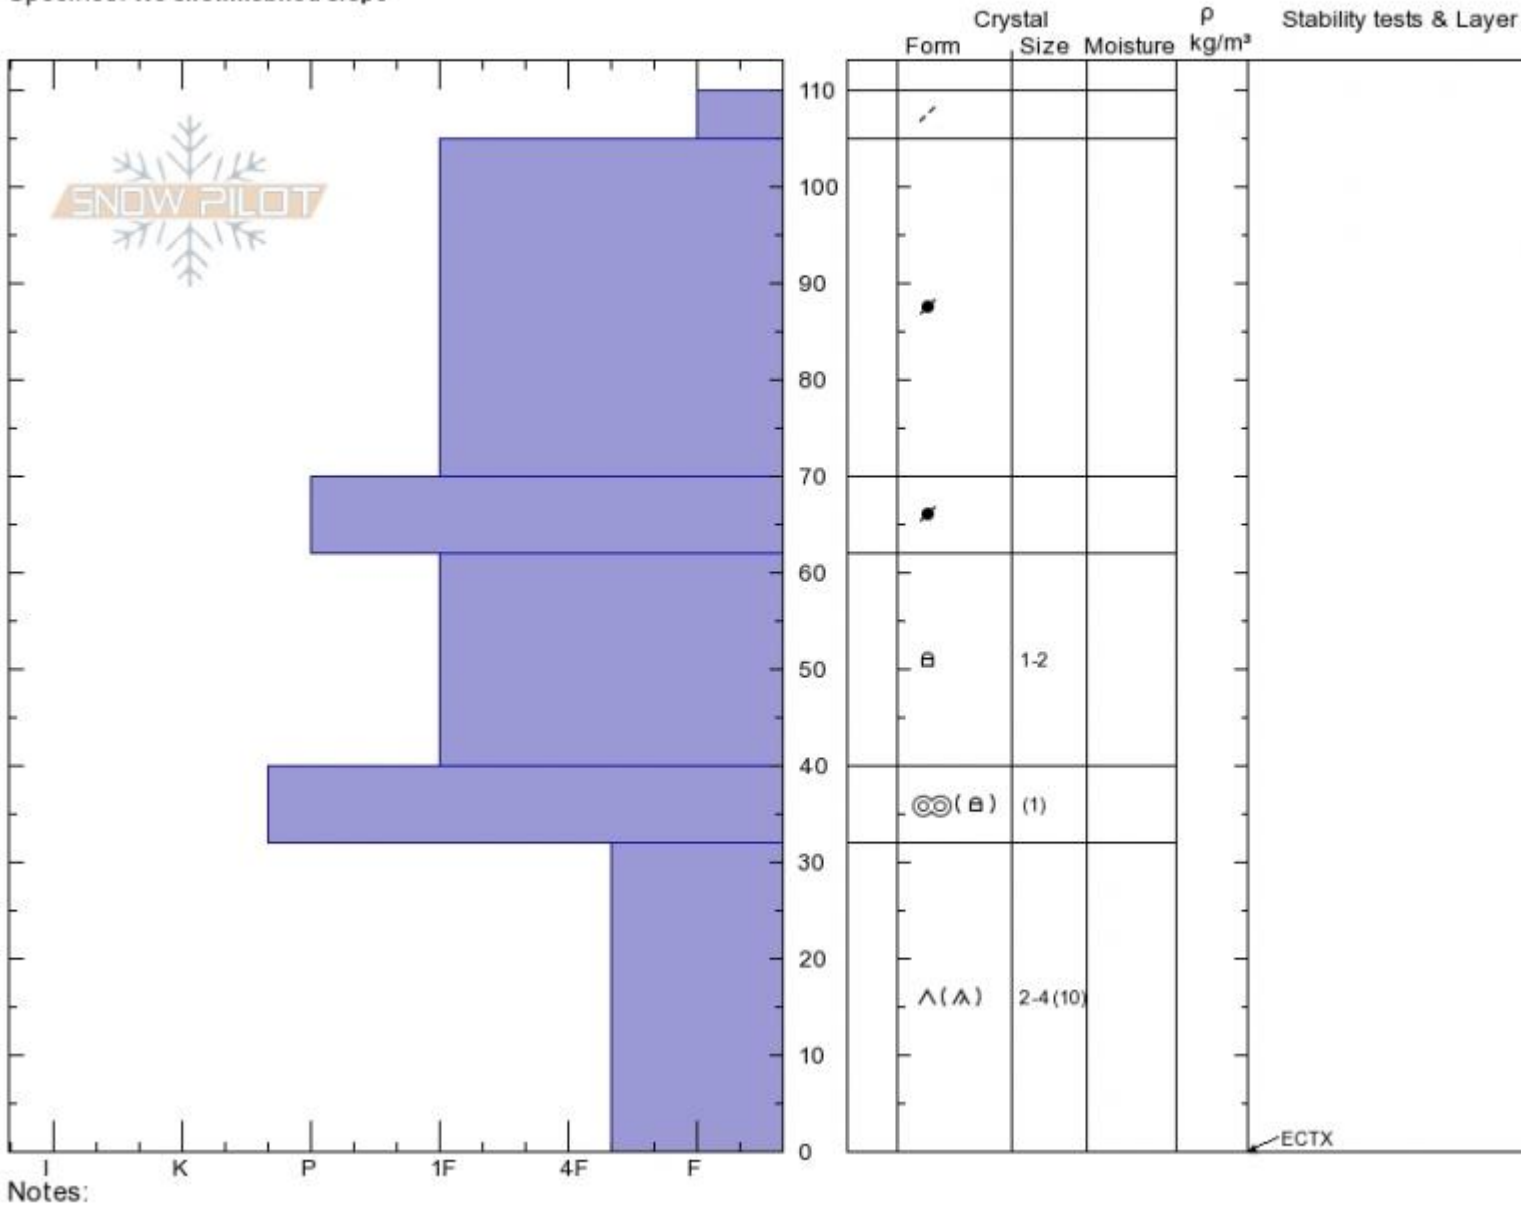

Cedar Mountain
Madison Range-N
MT
 Elevation: **9303 ft**
 Aspect: **23°**
 Specifics: **We snowmobiled slope**

Dave Zinn
03/02/2020 - 12:00pm
 Co-ord: **45.22654N, -111.49264W**
 Slope Angle: **15°**
 Wind Loading: **yes**

Stability: **Fair**
 Air Temperature:
 Sky Cover: **SCT**
 Precipitation: **NO**
 Wind: **SW Moderate**

HS: **110** Layer Notes:
 PF: **20** 32-0cm: **Problematic layer**

Advisory Region
 Northern Madison
 Longitude
 -111.49W
 Latitude
 45.23N