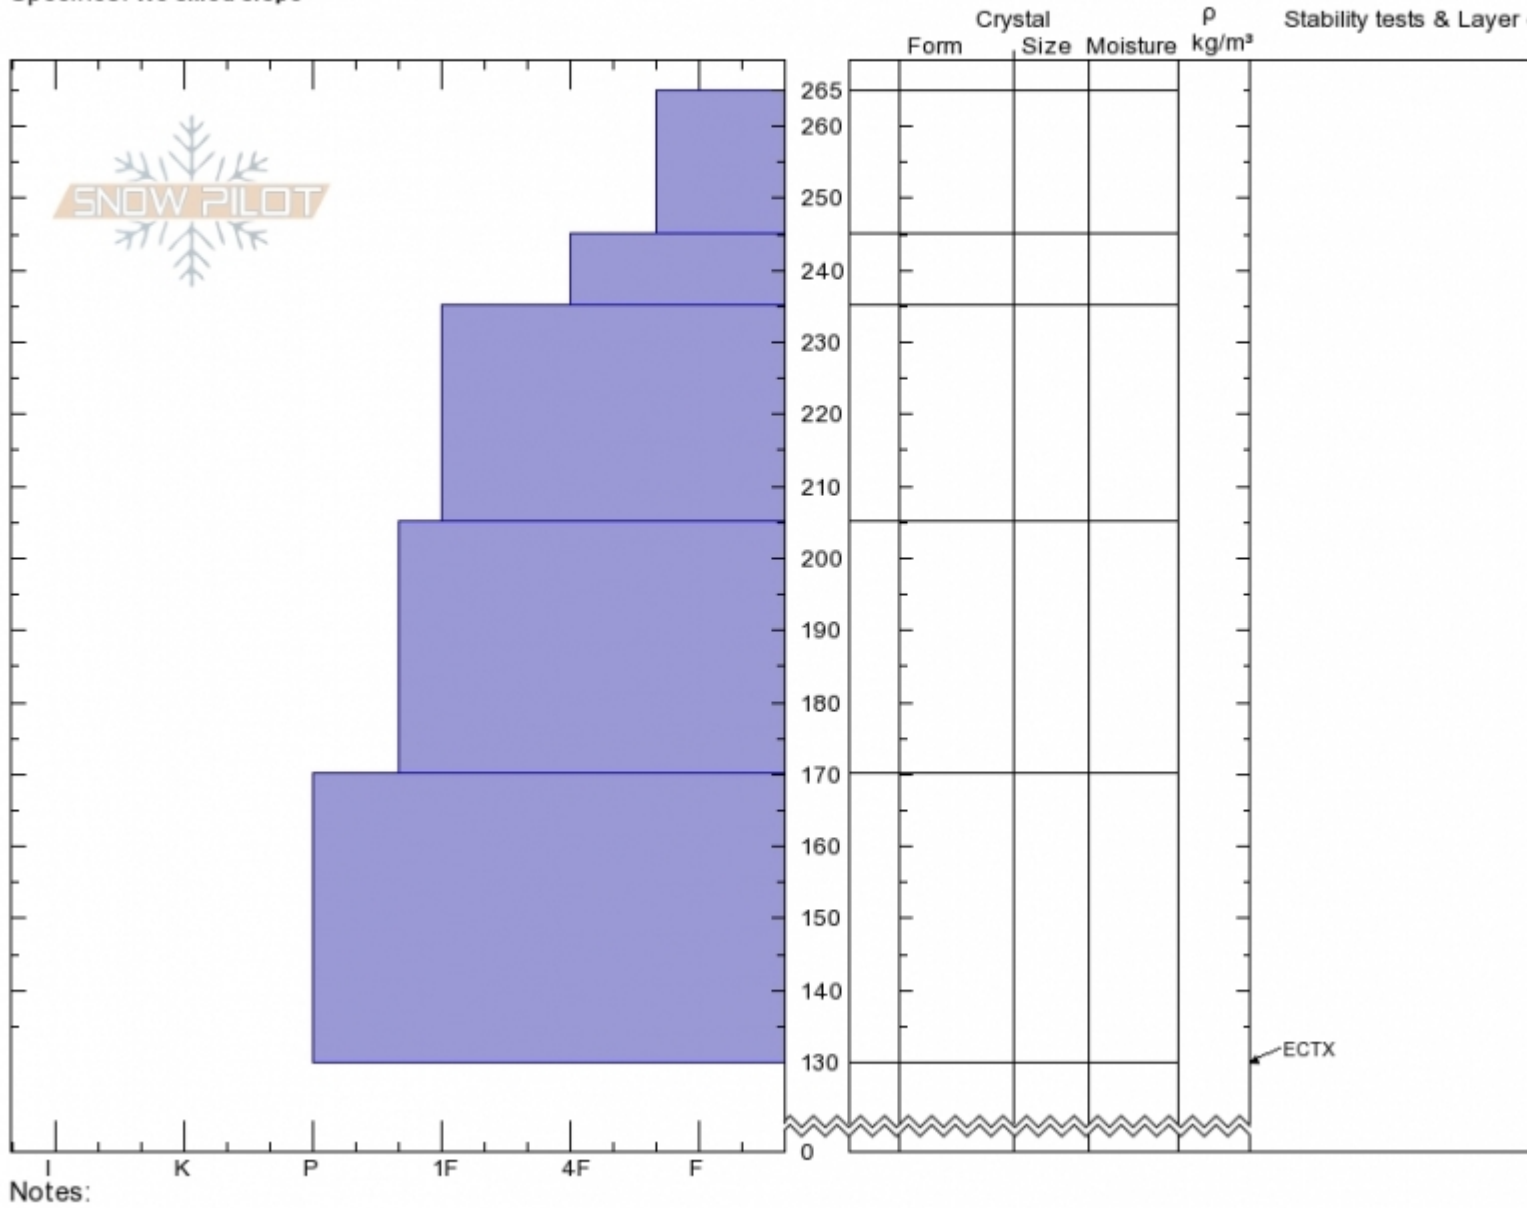

**Republic Creek**  
**Beartooths**  
**MT**  
 Elevation: **9800 ft**  
 Aspect: **240°**  
 Specifics: **We skied slope**

**Spencer Jonas**  
**02/24/2020 - 1:30pm**  
 Co-ord: **44.98517N, -109.92538W**  
 Slope Angle: **28°**  
 Wind Loading:

Stability:  
 Air Temperature:  
 Sky Cover: **BKN**  
 Precipitation: **NO**  
 Wind: **S Light Breeze**

HS:**265** Layer Notes:  
 PS:**20**

Advisory Region  
 Cooke City  
 Longitude  
 -109.94W  
 Latitude  
 44.99N