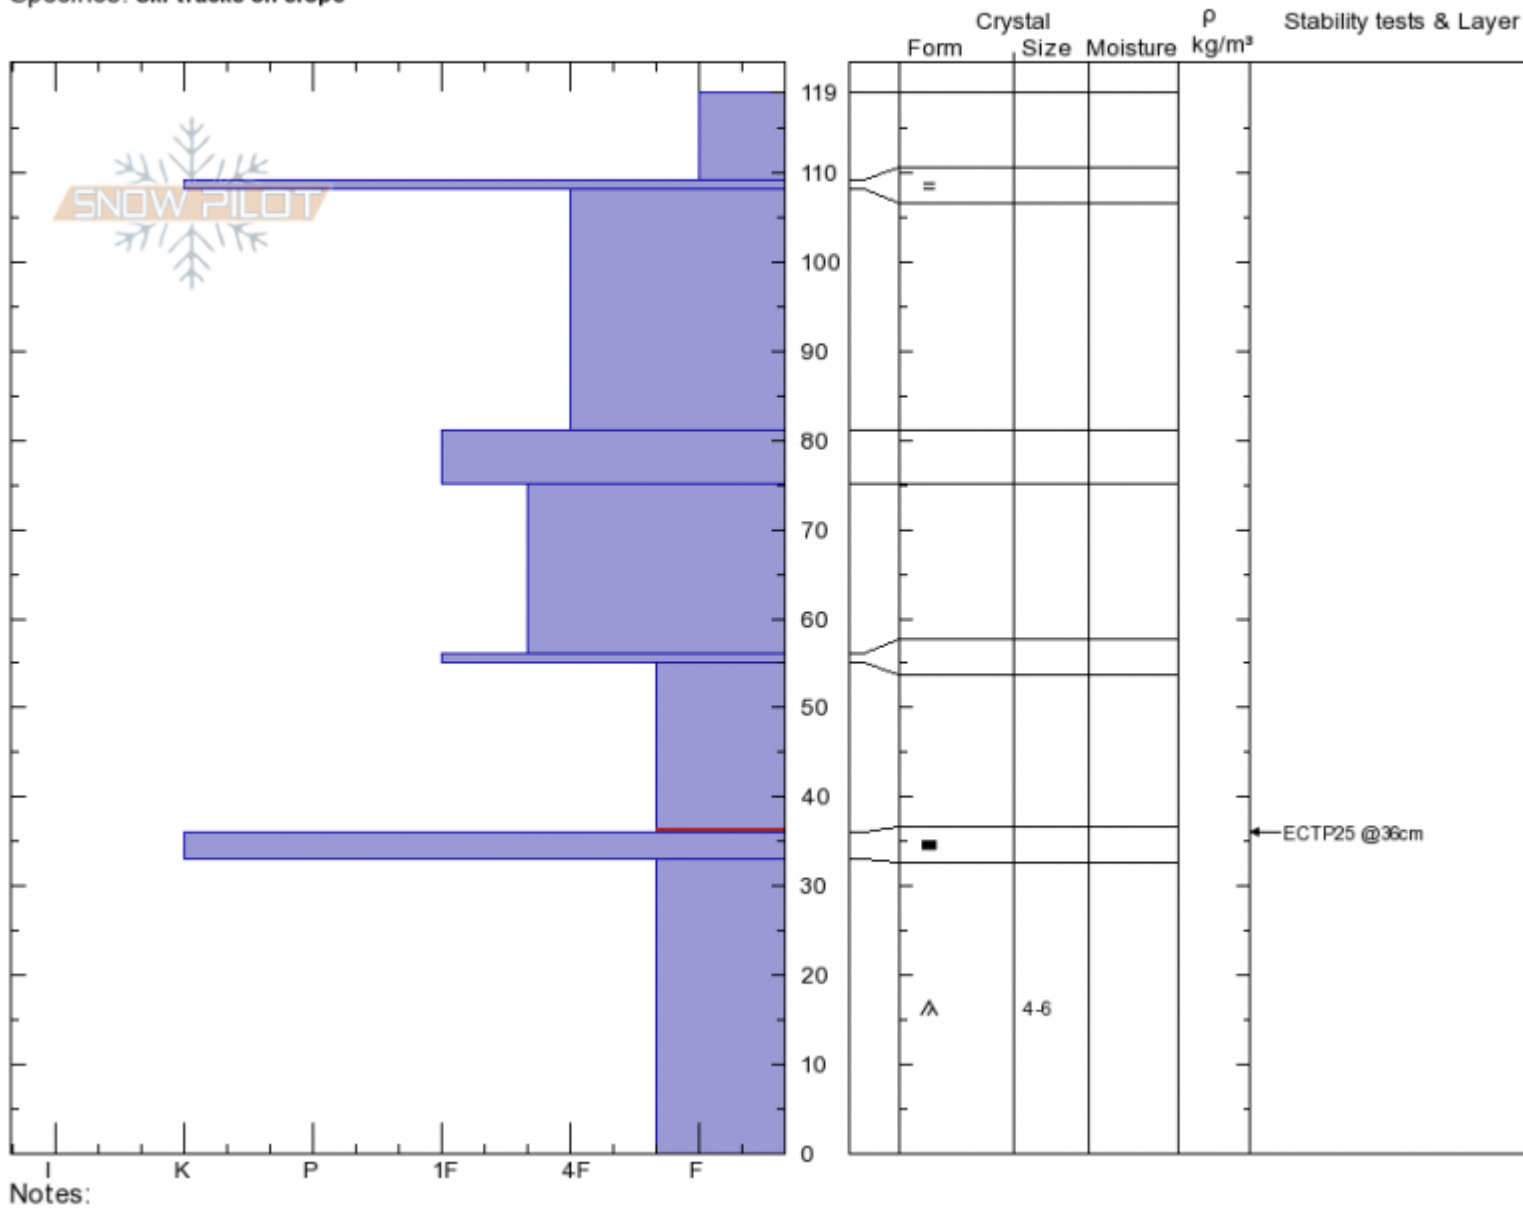

Tyler's Slope  
 Madison Range-N  
 MT  
 Elevation: 9086 ft  
 Aspect: 240°  
 Specifics: Ski tracks on slope

Doug Chabot-Admin  
 01/28/2020 - 11:00am  
 Co-ord: 45.32433N, -111.38257W  
 Slope Angle: 35°  
 Wind Loading:

Stability:  
 Air Temperature: -6°C  
 Sky Cover: OVC  
 Precipitation: S1  
 Wind: Calm

HS:119 Layer Notes:  
 55-36cm: Problematic layer

Advisory Region  
 Northern Madison  
 Longitude  
 -111.39W  
 Latitude  
 45.34N

Forecast link: [GNFAC Avalanche Forecast for Wed Jan 29, 2020](#)  
 Northern Madison, 2020-01-28