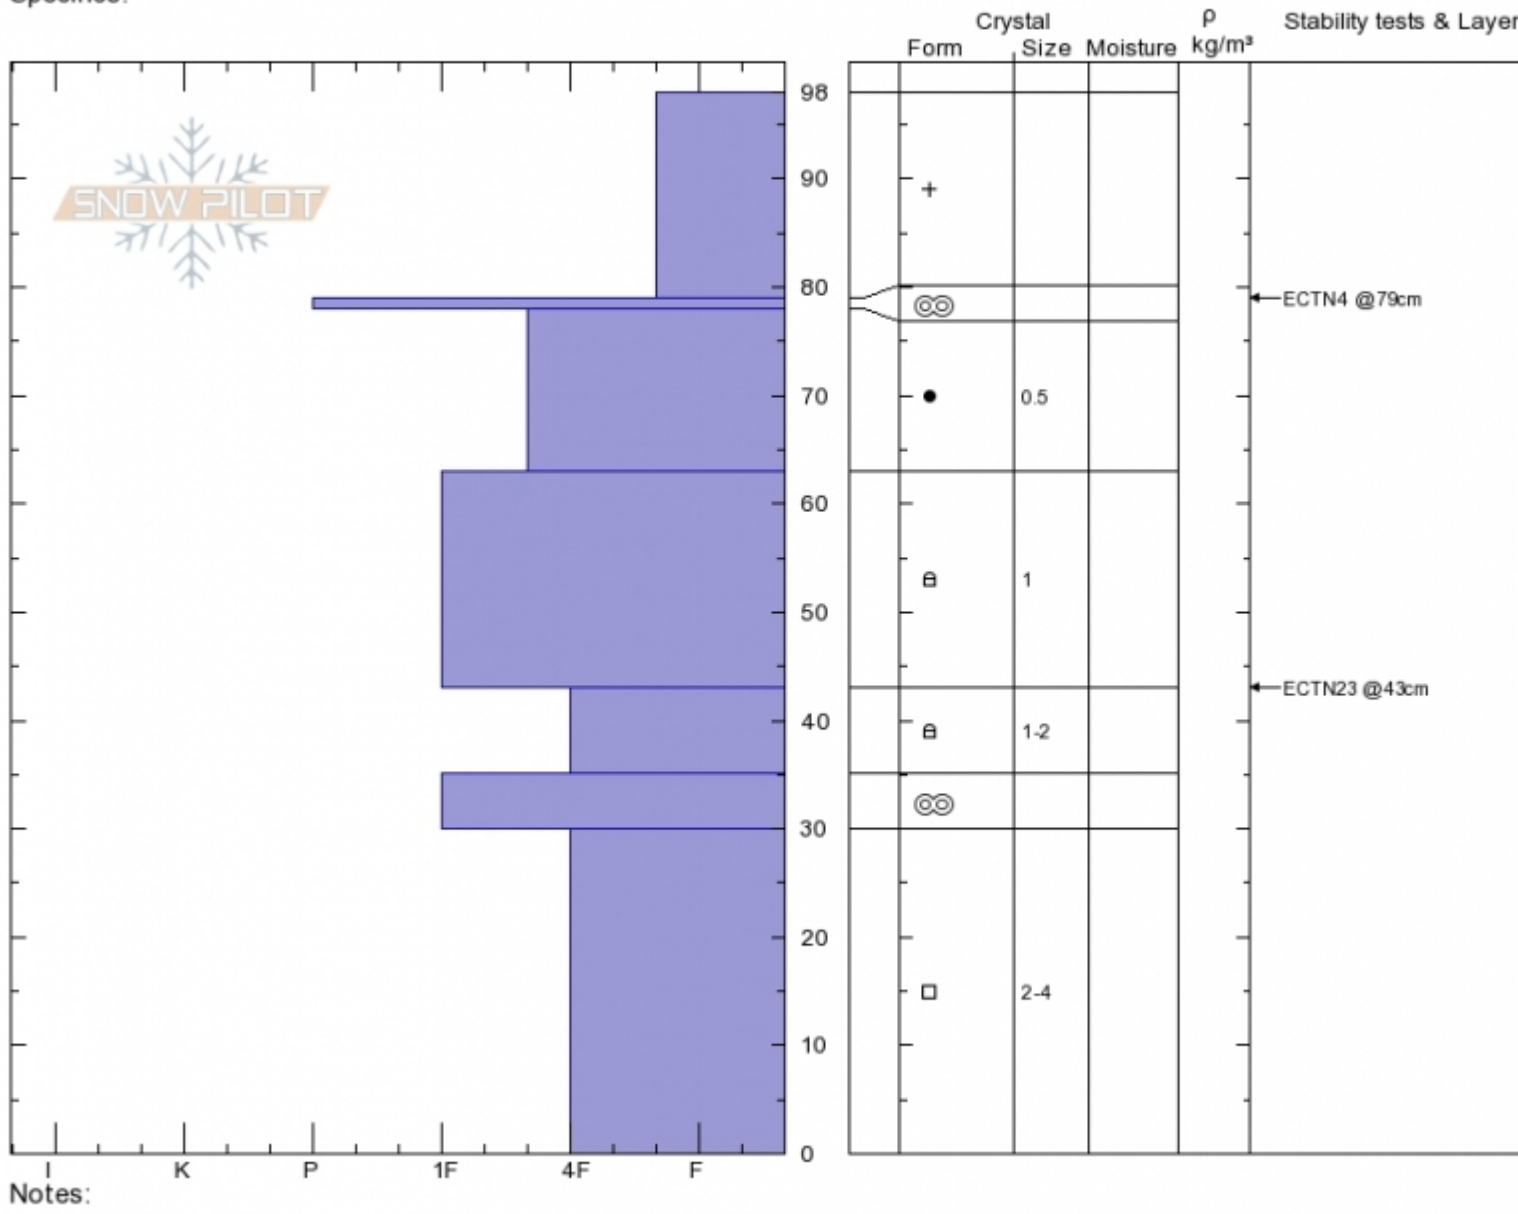

**E Face of Texas Meadow**  
**Bridger Range**  
**MT**  
 Elevation: **7850 ft**  
 Aspect: **80°**  
 Specifics:

**Spencer Jonas**  
**01/27/2020 - 1:30pm**  
 Co-ord: **45.83069N, -110.92756W**  
 Slope Angle: **33°**  
 Wind Loading: **no**

Stability:  
 Air Temperature:  
 Sky Cover: **SCT**  
 Precipitation: **NO**  
 Wind: **W Light Breeze**

Layer Notes:

Advisory Region  
 Bridger Range  
 Longitude  
 -110.93W  
 Latitude  
 45.84N

**Forecast link:** [GNFAC Avalanche Forecast for Tue Jan 28, 2020](#)  
 Bridger Range, 2020-01-27