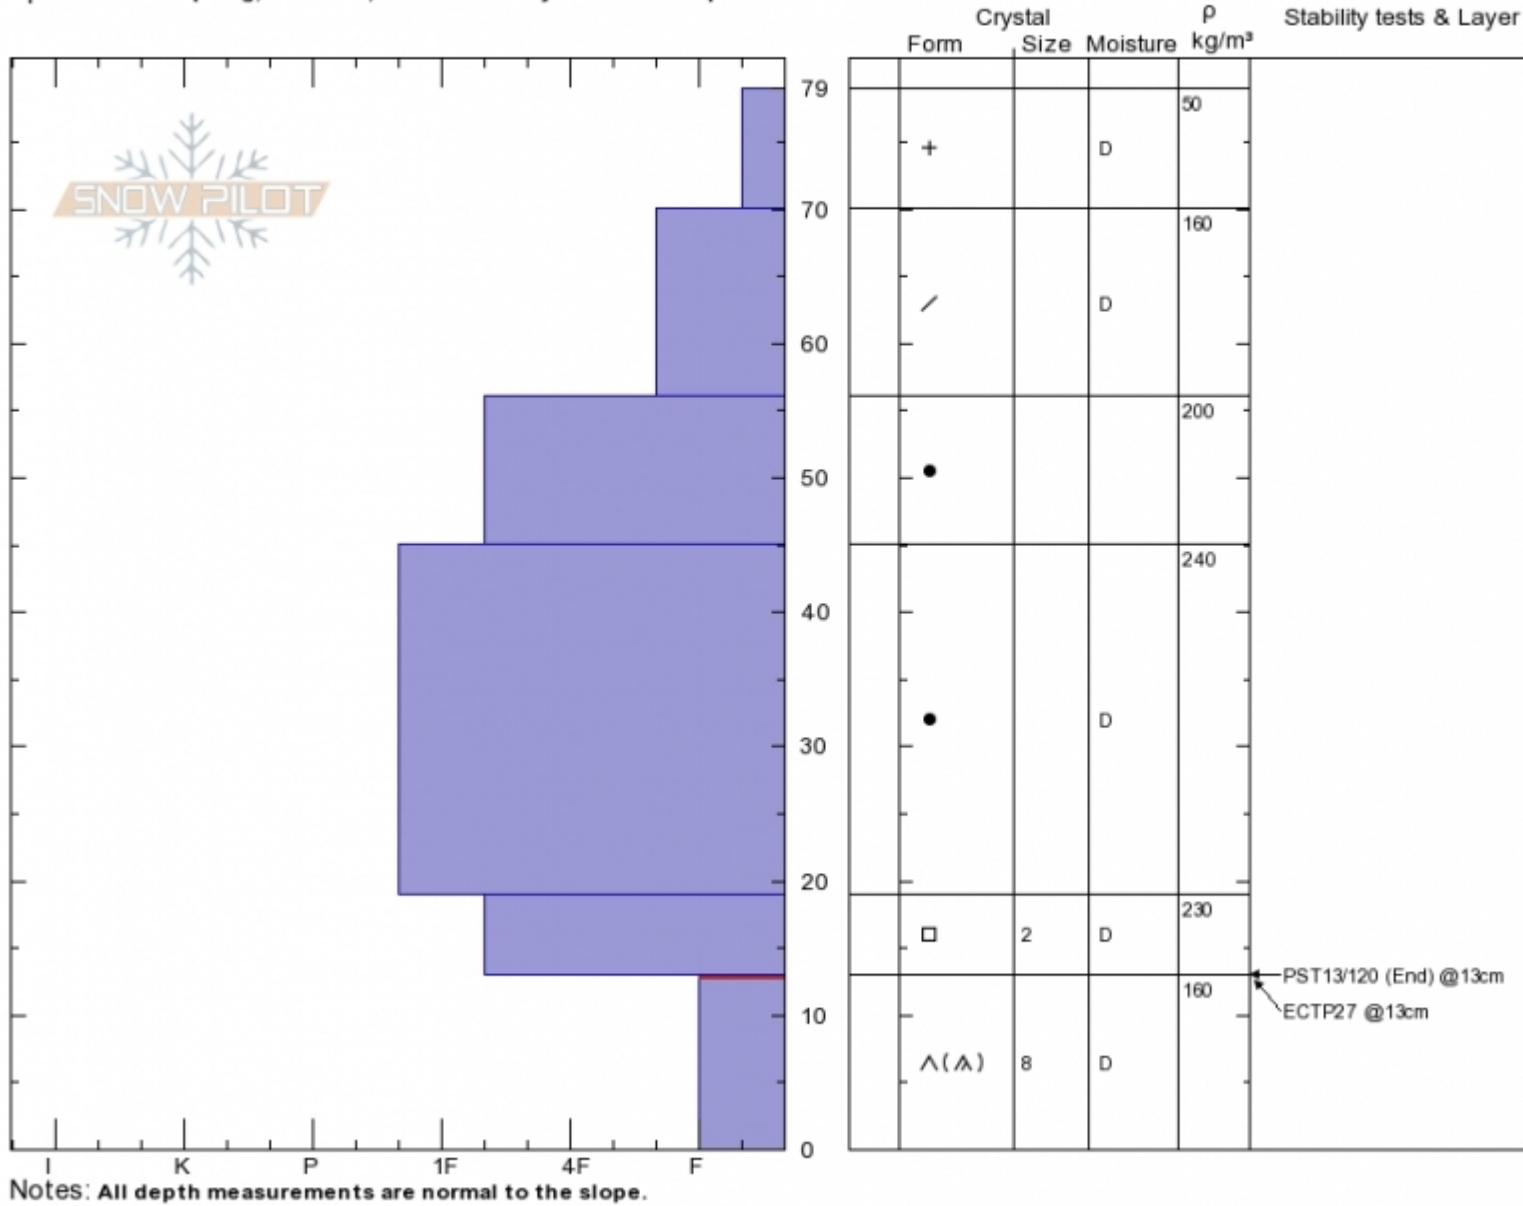

Lionhead Ski Hill
 Henry Mtns
 MT
 Elevation: 2402 m
 Aspect: 70°
 Specifics: Collapsing, localized; Recent activity on similar slopes

Karl Birkeland
 12/17/2019 - 12:30pm
 Co-ord: 44.70095N, -111.29160W
 Slope Angle: 26°
 Wind Loading: no

Stability: **Poor**
 Air Temperature:
 Sky Cover: **BKN**
 Precipitation: **NO**
 Wind: **Calm**

HS:79 Layer Notes:
 13-0cm: **Problematic layer**

Advisory Region
 Lionhead Range
 Longitude
 -111.29W
 Latitude
 44.70N

Forecast link: [GNFAC Avalanche Forecast for Wed Dec 18, 2019](#)
 Lionhead Range, 2019-12-18