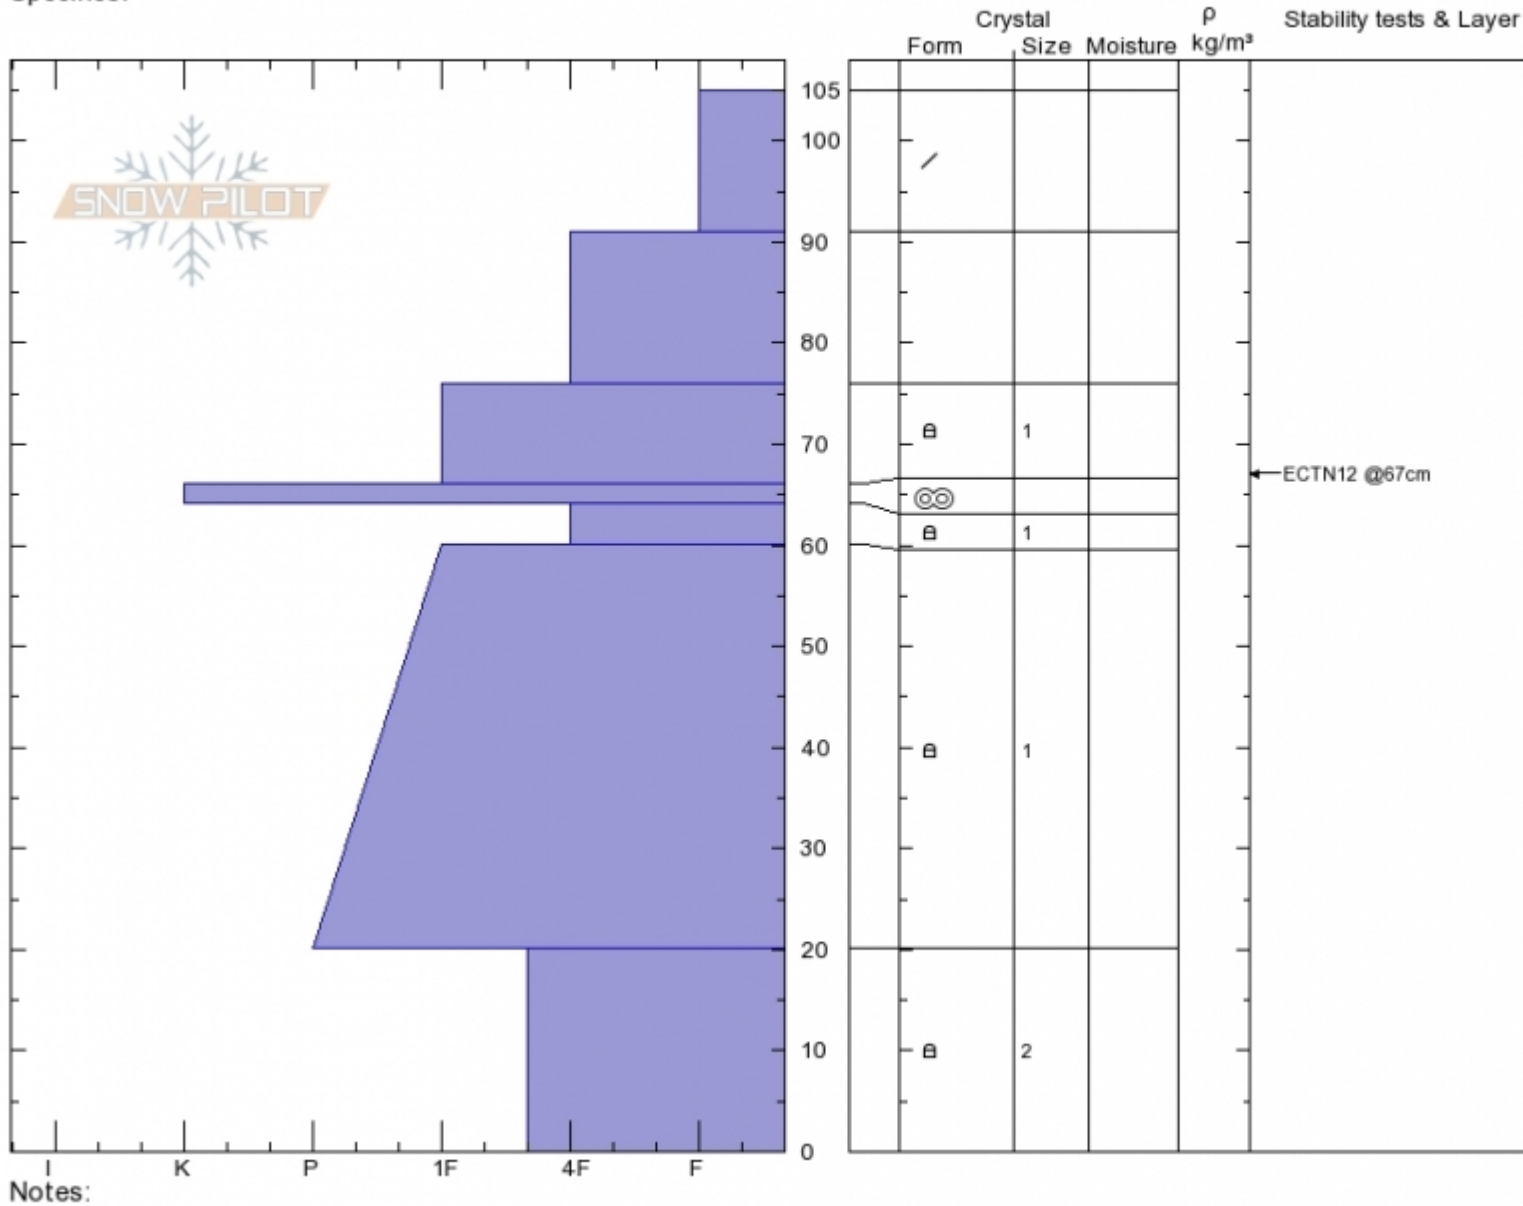

**Blackmore, North Face** **Spencer Jonas**  
**Gallatin Range-N** **12/16/2019 - 12:42pm**  
**MT** **Co-ord: 45.44958N, -111.00186W**  
**Elevation: 9082 ft** **Slope Angle: 20°**  
**Aspect: 350°** **Wind Loading: no**  
**Specifics:**

Stability: **HS:105** **Layer Notes:**  
 Air Temperature: **-13.2°C**  
 Sky Cover: **SCT**  
 Precipitation: **NO**  
 Wind: **Calm**

Advisory Region  
 Northern Gallatin  
 Longitude  
 -111.00W  
 Latitude  
 45.45N

**Forecast link:** [GNFAC Avalanche Forecast for Tue Dec 17, 2019](#)  
 Northern Gallatin, 2019-12-16