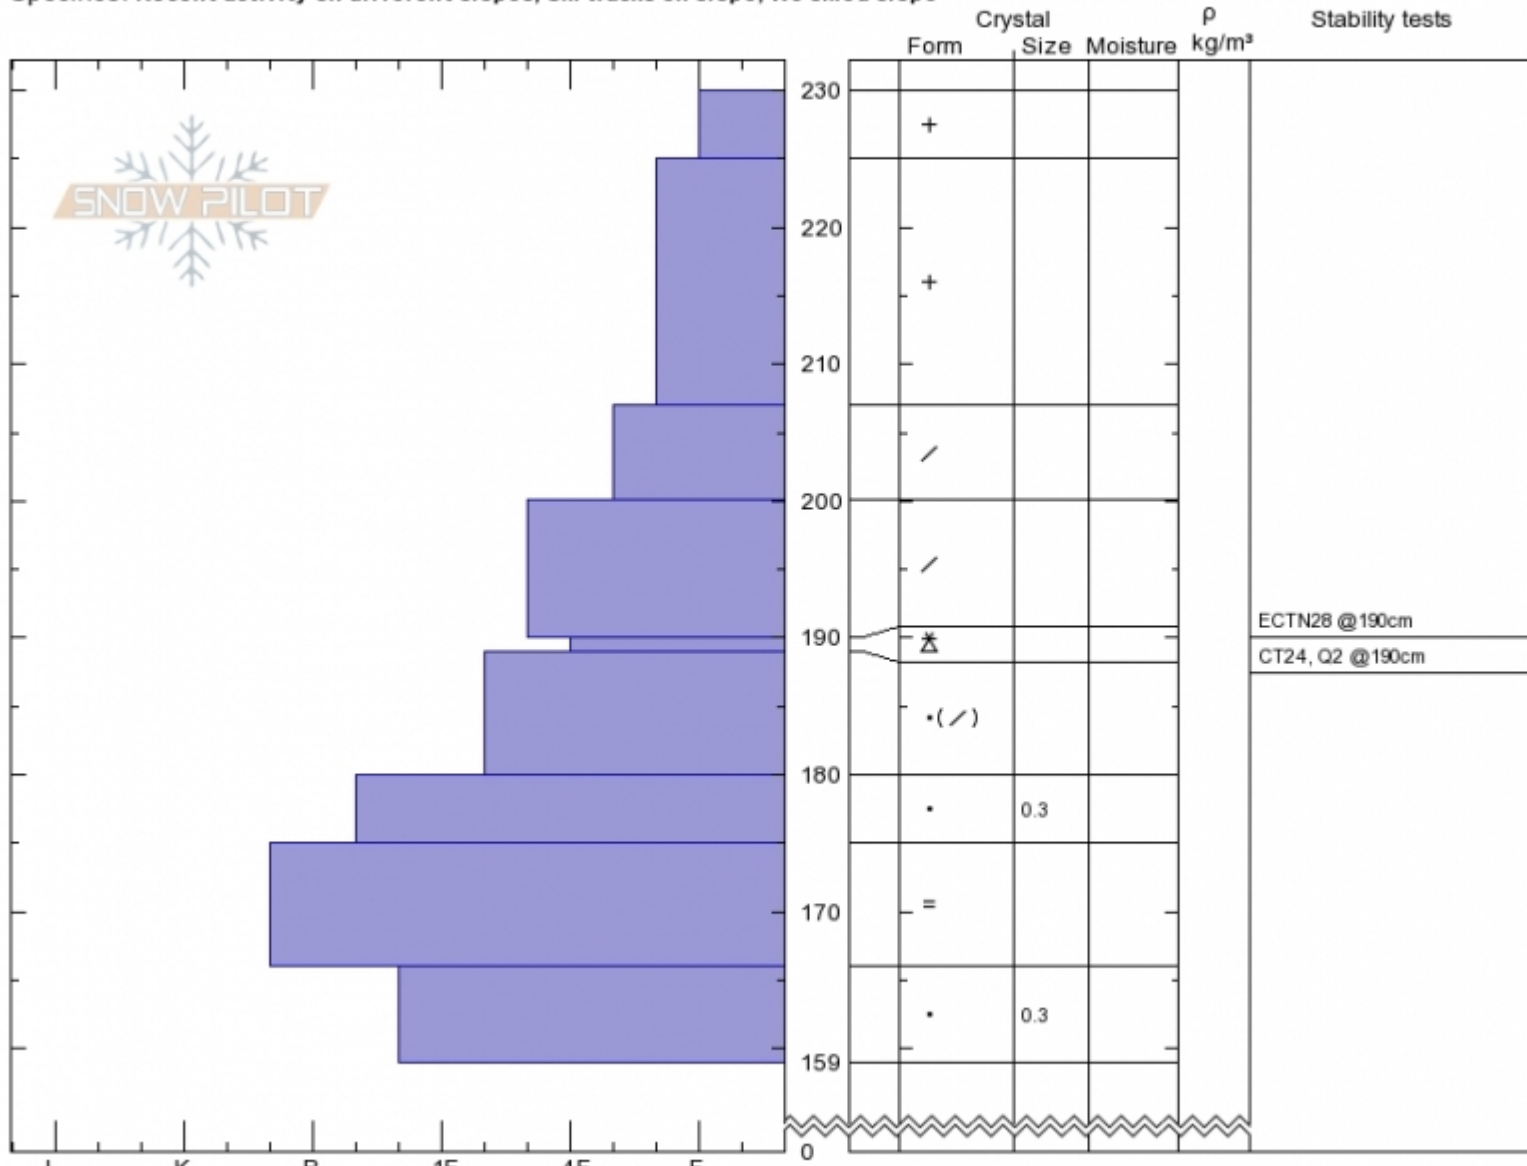

Sometimes near tram
 Bridger Range
 MT
 Elevation: 8420 ft
 Aspect: 69°
 Specifics: Recent activity on different slopes; Ski tracks on slope; We skied slope

Alex Marienthal
 Wed Apr 17 12:30 2019
 Co-ord: 45.81735N, -110.92846W
 Slope Angle: 23°
 Wind Loading: no

Stability: **Good**
 Air Temperature:
 Sky Cover: **OVC**
 Precipitation: **S1**
 Wind: **W Light Breeze**

HS230
 Stability Test Notes

Layer No

Notes: Stability of new snow good until sunshine or warm temps... quick change possible any minute...