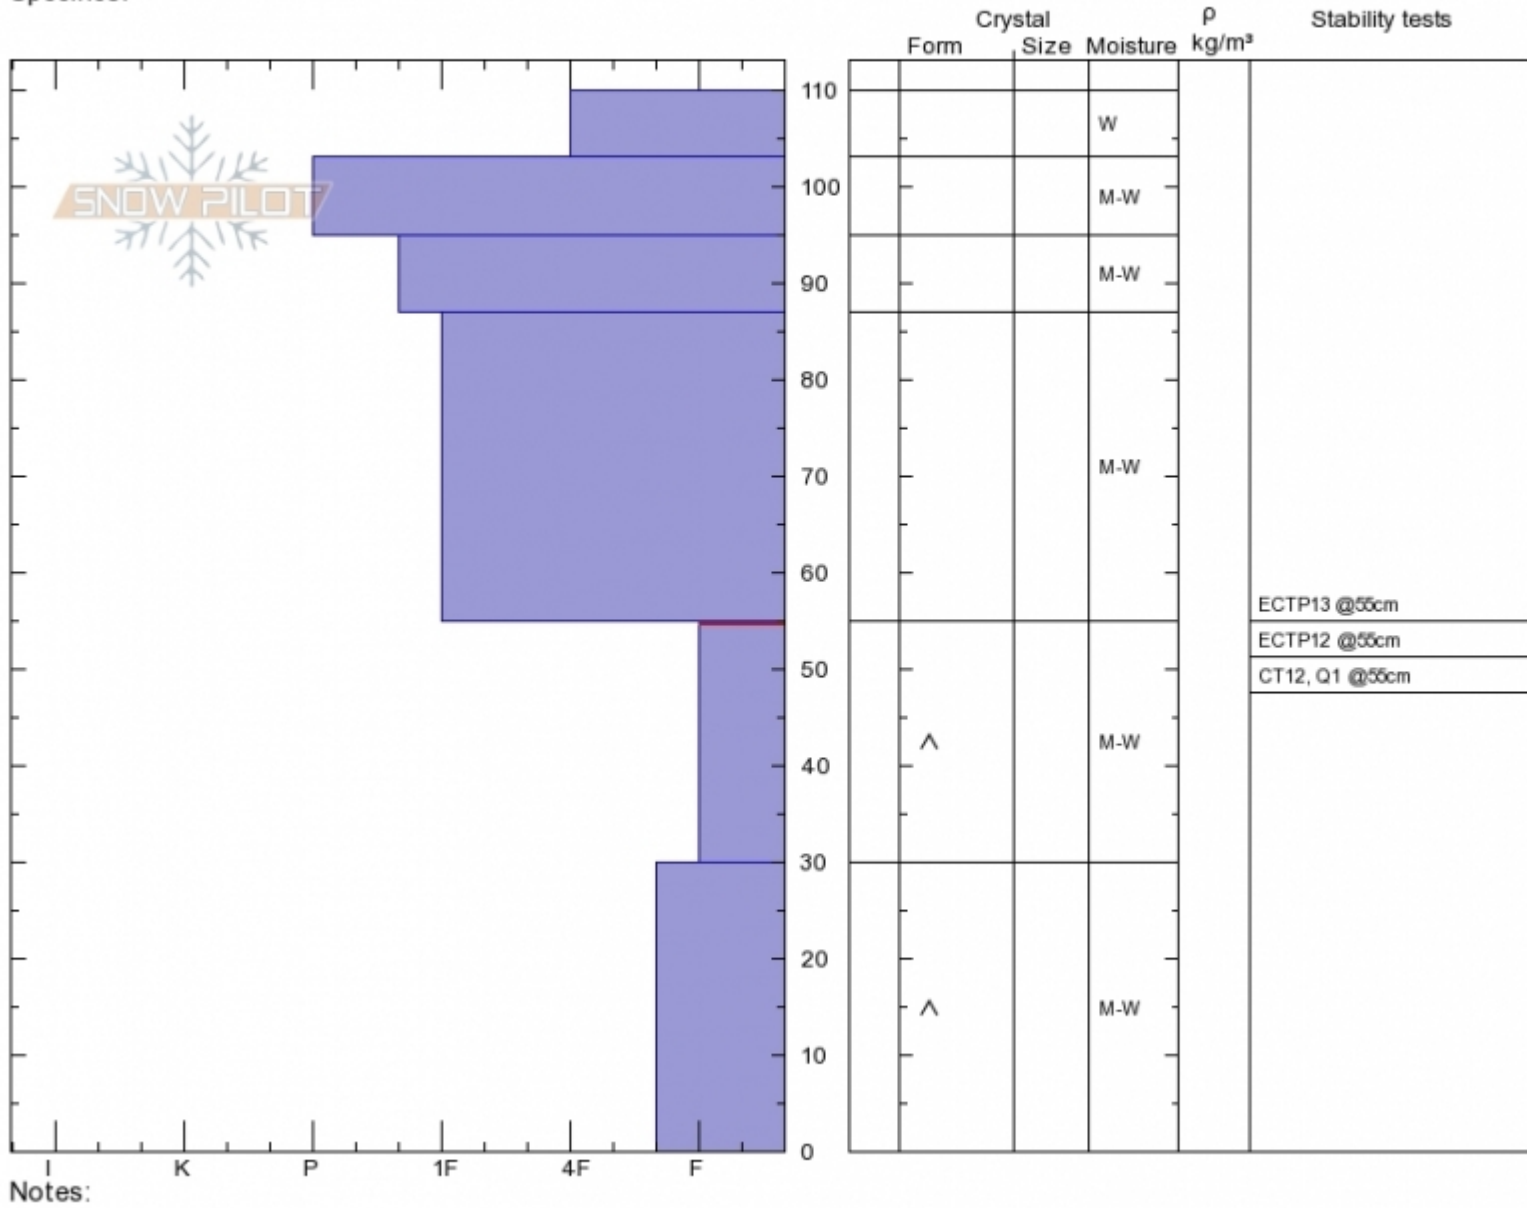

Bacon Rind Low
Madison Range-S
MT
 Elevation: **7580 ft**
 Aspect: **170°**
 Specifics:

Doug Chabot-Admin
Tue Mar 19 10:00 2019
 Co-ord: **44.96859N, -111.08777W**
 Slope Angle: **35°**
 Wind Loading:

Stability: **Poor**
 Air Temperature: **5°C**
 Sky Cover: **CLR**
 Precipitation: **NO**
 Wind:

HS110
 Stability Test Notes

Layer No
30-55: Pro

Advisory Region
 Southern Madison
 Southern Madison, 2019-03-20