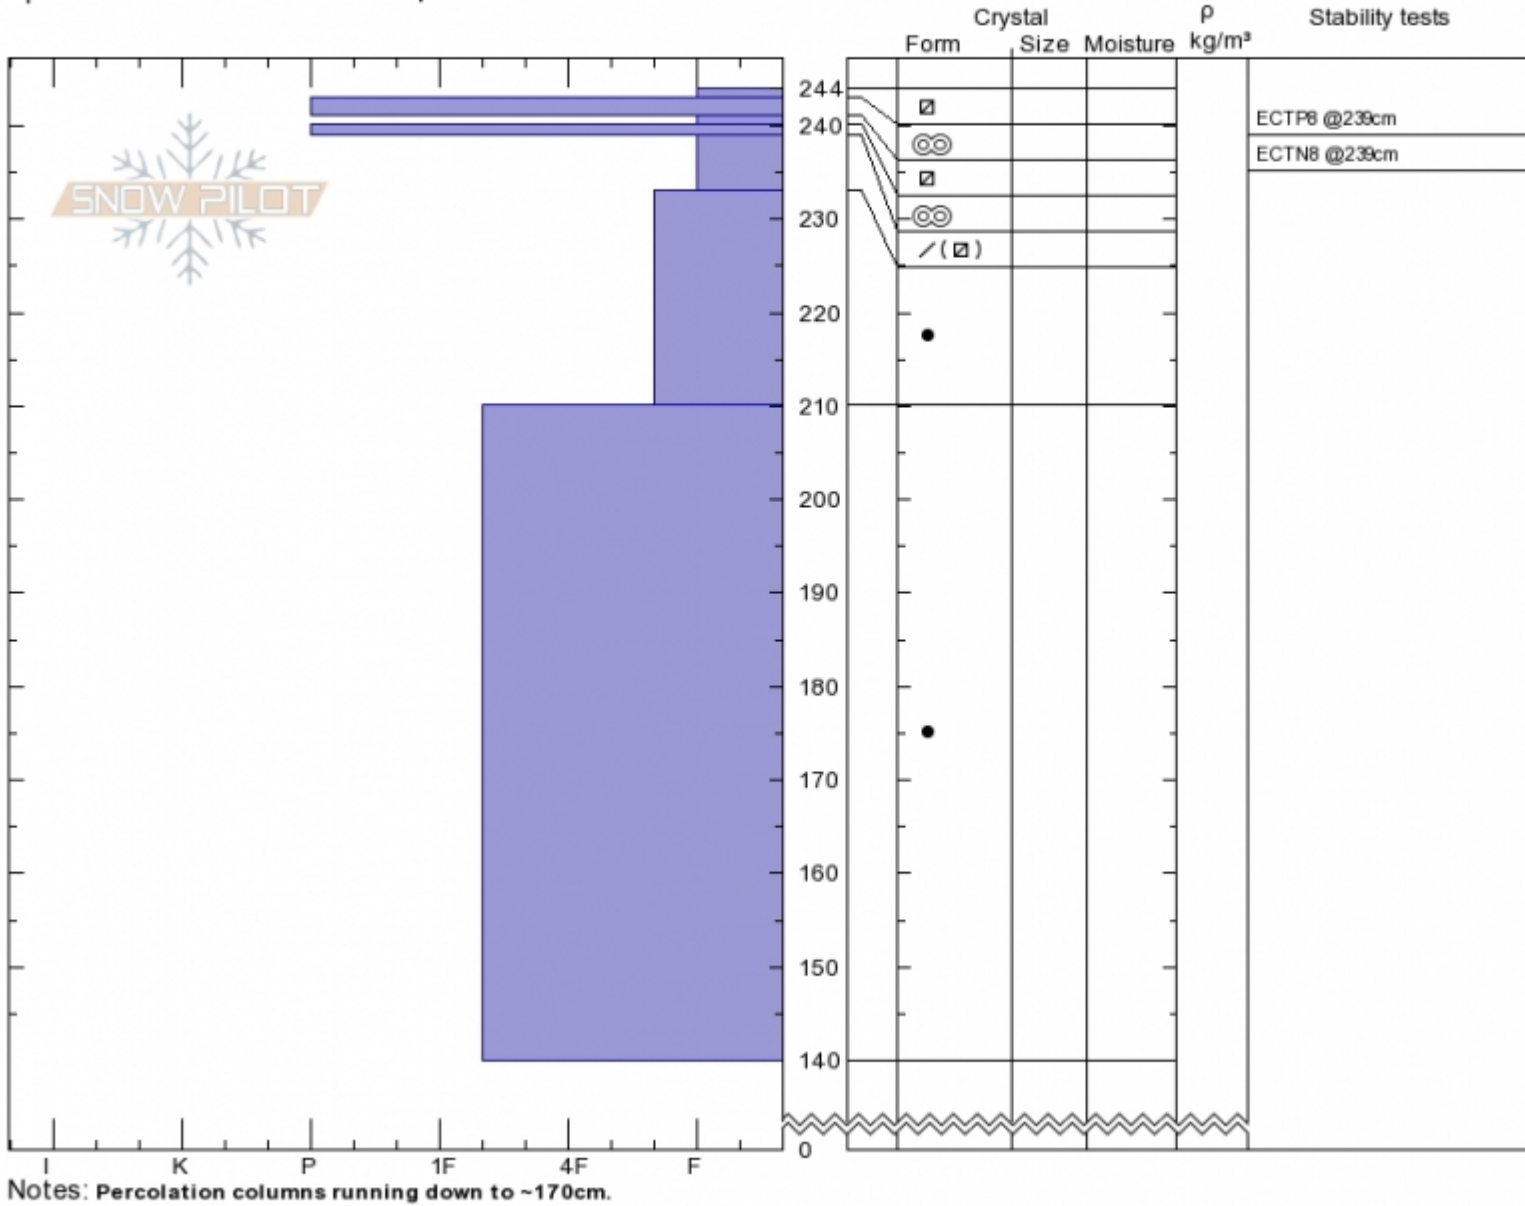

Goose Lake
 Cooke City
 MT
 Elevation: 10000 ft
 Aspect: 145°
 Specifics: Snowmobile tracks on slope

Ian Hoyer
 Mon Mar 18 10:00 2019
 Co-ord: 45.10015N, -109.90665W
 Slope Angle: 30°
 Wind Loading:

Stability: **Good**
 Air Temperature:
 Sky Cover: **CLR**
 Precipitation: **NO**
 Wind: **Calm**

HS244 PF40
 Stability Test Notes

Layer No
 240-241: P

Advisory Region
 Cooke City
 Cooke City, 2019-03-19