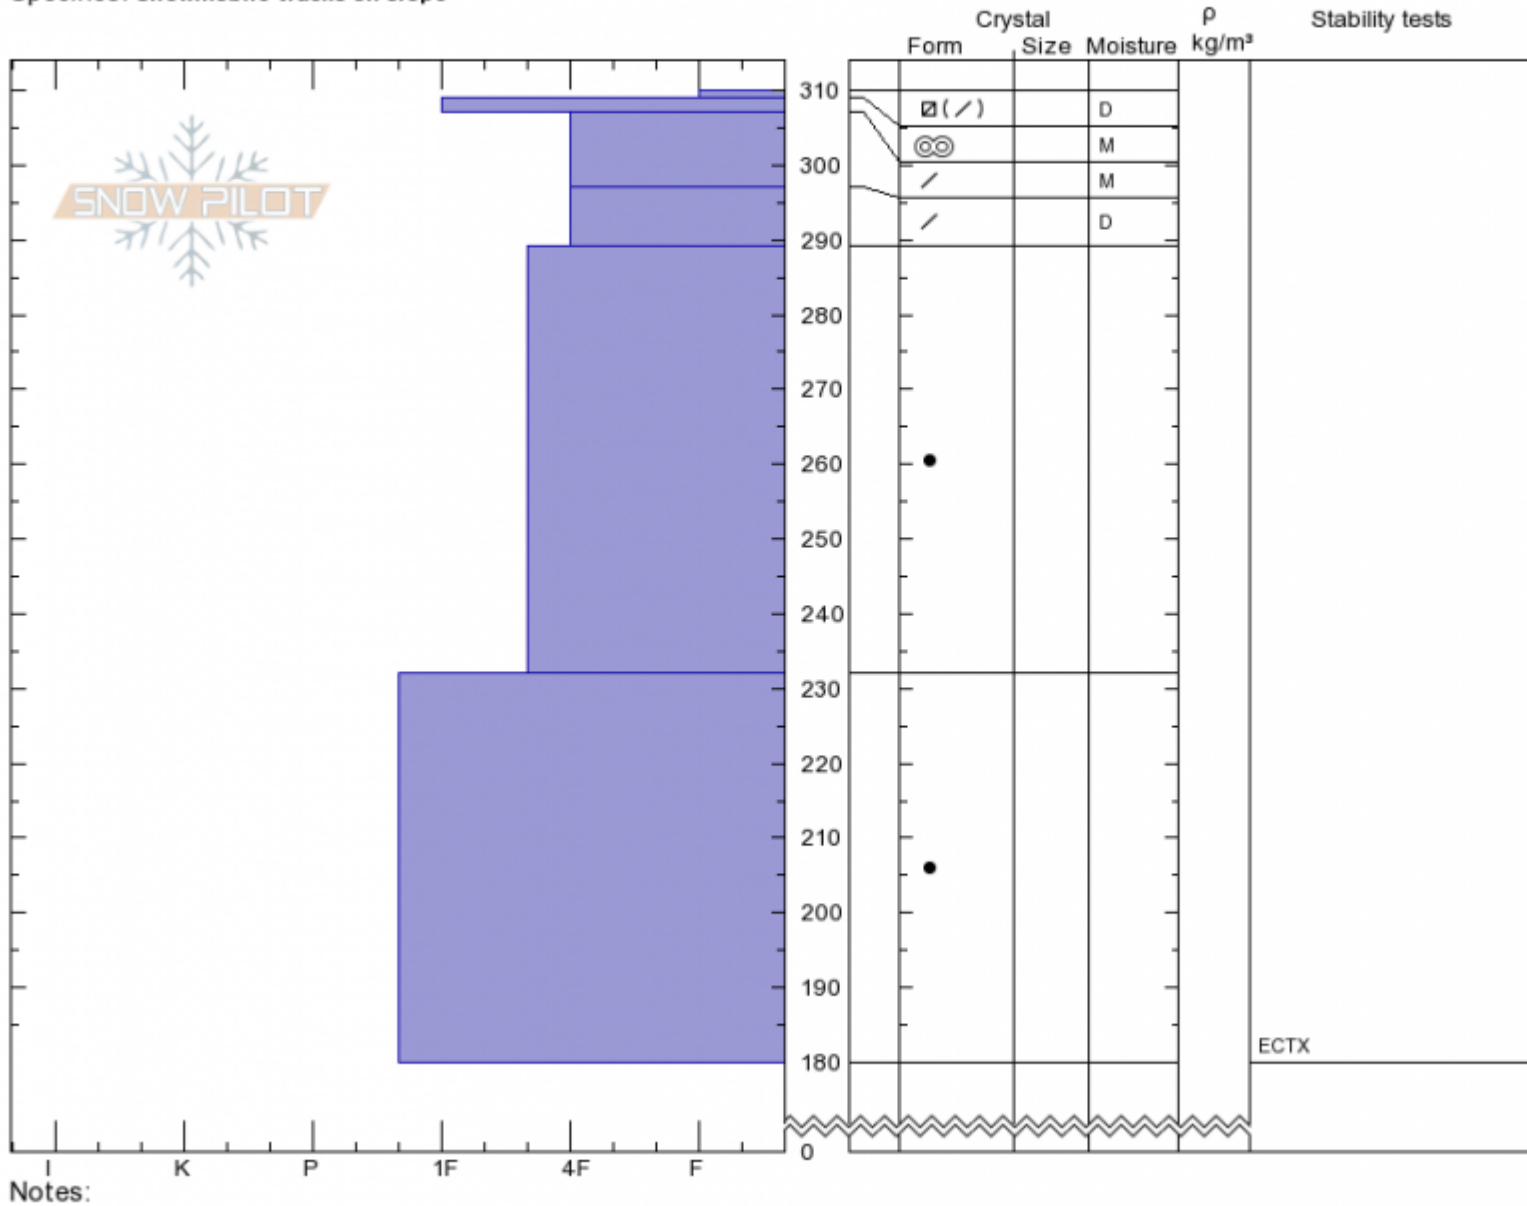

Henderson Bench  
 Cooke City  
 MT  
 Elevation: 9580 ft  
 Aspect: 90°  
 Specifics: Snowmobile tracks on slope

Andrew Schauer  
 Sun Mar 17 13:30 2019  
 Co-ord: 45.04988N, -109.93107W  
 Slope Angle: 35°  
 Wind Loading: previous

Stability: **Good**  
 Air Temperature: 2°C  
 Sky Cover: **FEW**  
 Precipitation: **NO**  
 Wind: **Calm**

HS310 PF30  
 Stability Test Notes

Layer No

Notes:  
 Advisory Region  
 Cooke City  
 Longitude  
 -109.93W  
 Latitude  
 45.05N  
 Cooke City, 2019-03-17