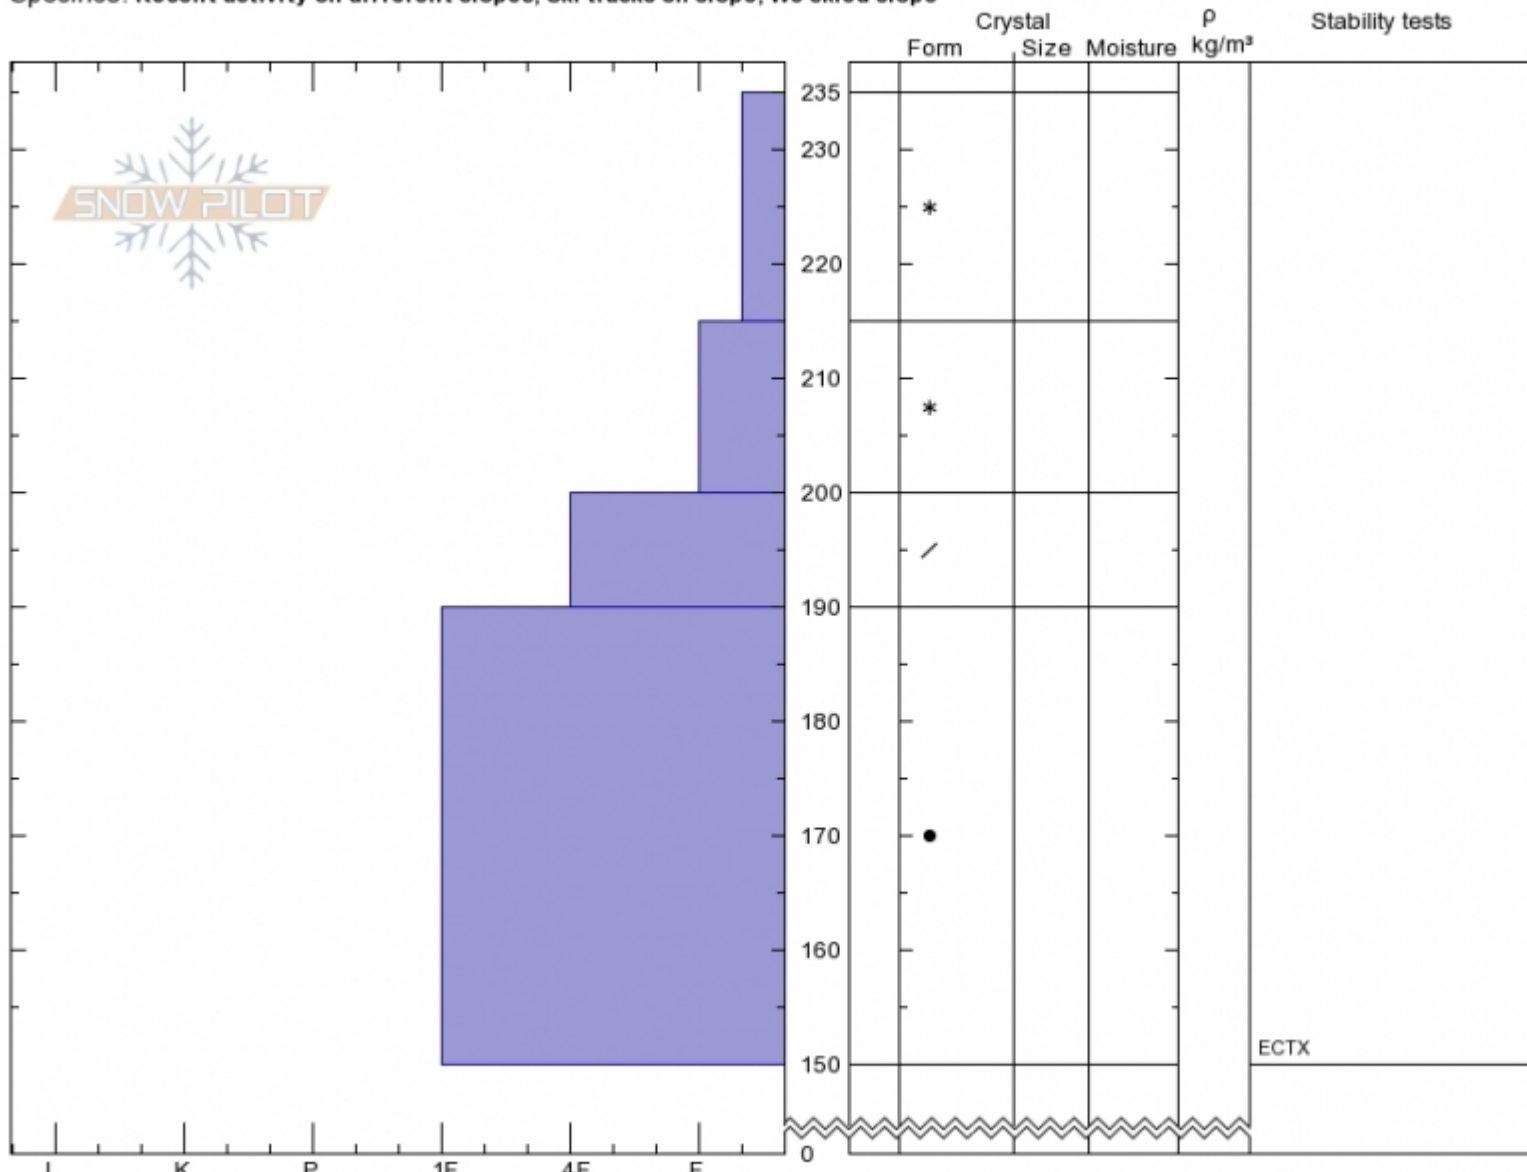

Mt. Blackmore
Gallatin Range-N
MT
 Elevation: **9400 ft**
 Aspect: **30°**
 Specifics: **Recent activity on different slopes; Ski tracks on slope; We skied slope**

Alex Marienthal
Fri Mar 15 11:55 2019
 Co-ord: **45.44829N, -110.99852W**
 Slope Angle: **27°**
 Wind Loading:

Stability: **Good**
 Air Temperature:
 Sky Cover: **FEW**
 Precipitation: **NO**
 Wind: **Calm**

HS235
Stability Test Notes

Layer No

Notes: Skier triggered dry loose slides on steeper slopes. Small wind slabs along ridgeline, isolated but easily triggered.