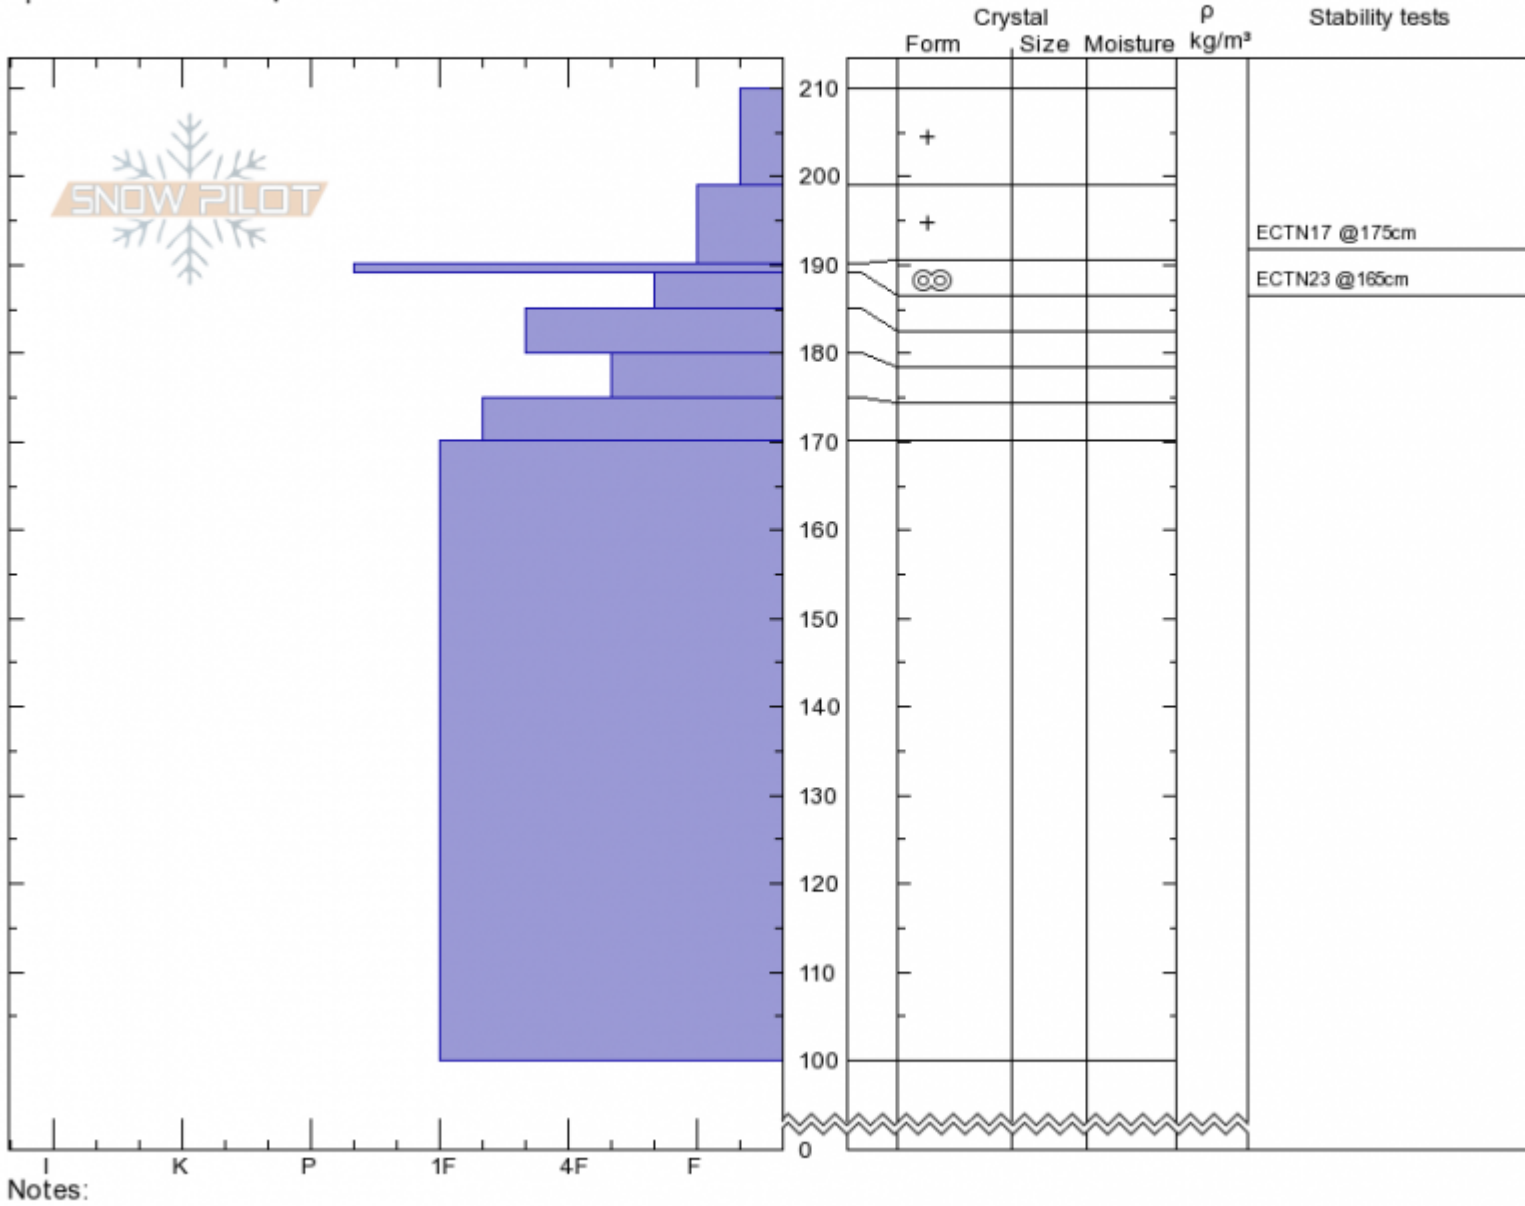

Maid of the Mist - S  
 Gallatin Range-N  
 MT  
 Elevation: 9475 ft  
 Aspect: 175°  
 Specifics: We skied slope

Andrew Schauer  
 Sat Mar 9 12:30 2019  
 Co-ord: 45.41583N, -110.97014W  
 Slope Angle: 29°  
 Wind Loading: no

Stability: **Good**  
 Air Temperature: -11°C  
 Sky Cover: **OVC**  
 Precipitation: **S-1**  
 Wind: **SW Light Breeze**

Layer No

Advisory Region  
 Northern Gallatin  
 Longitude  
 -110.97W  
 Latitude  
 45.42N  
 Northern Gallatin, 2019-03-09