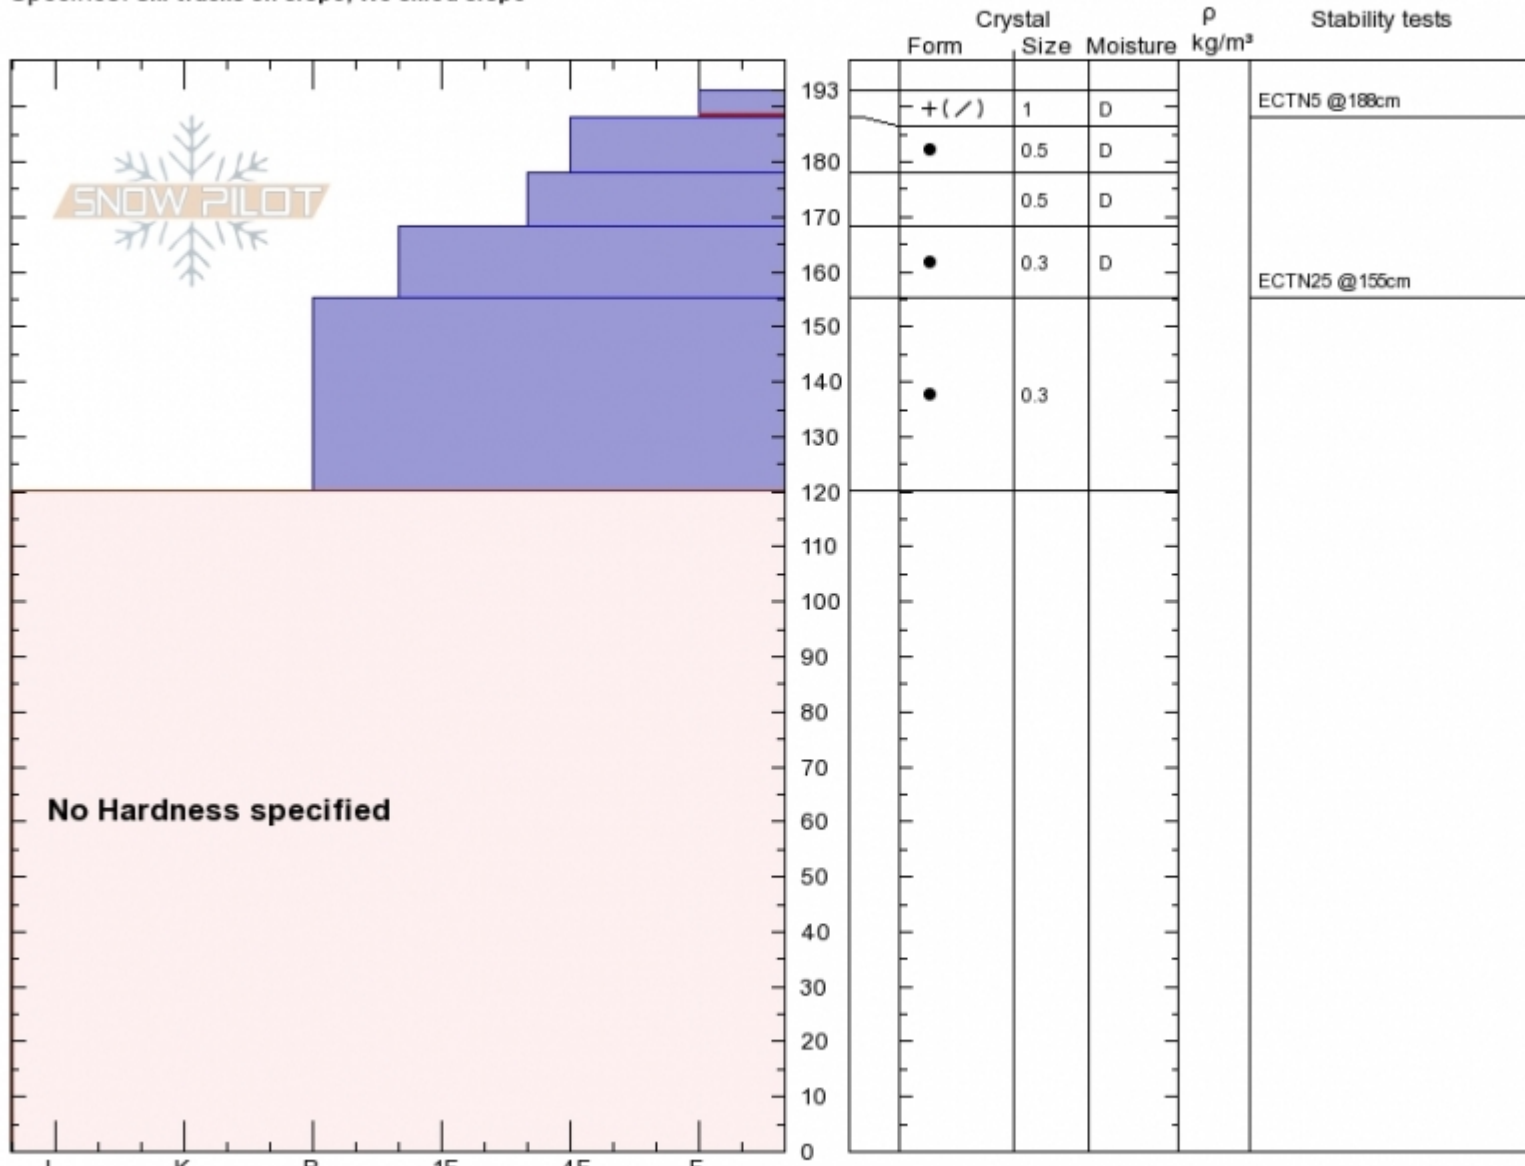

**Bacon Rind Upper Meadow**  
**Madison Range-S**  
**MT**  
 Elevation: **2740 m**  
 Aspect: **80°**  
 Specifics: **Ski tracks on slope; We skied slope**

**Marl Birkeland**  
**Wed Mar 6 11:30 2019**  
 Co-ord: **44.96104N, -111.10022W**  
 Slope Angle: **22°**  
 Wind Loading: **no**

Stability: **Very Good**  
 Air Temperature:  
 Sky Cover: **OVC**  
 Precipitation: **S-1**  
 Wind: **Calm**

**HS193**  
**Stability Test Notes**

Layer No  
**188-193: P**  
**0-120: No**

Notes: Looked in several different places and never saw any buried SH. Snowpit was quite stable...snowpack is looking good!