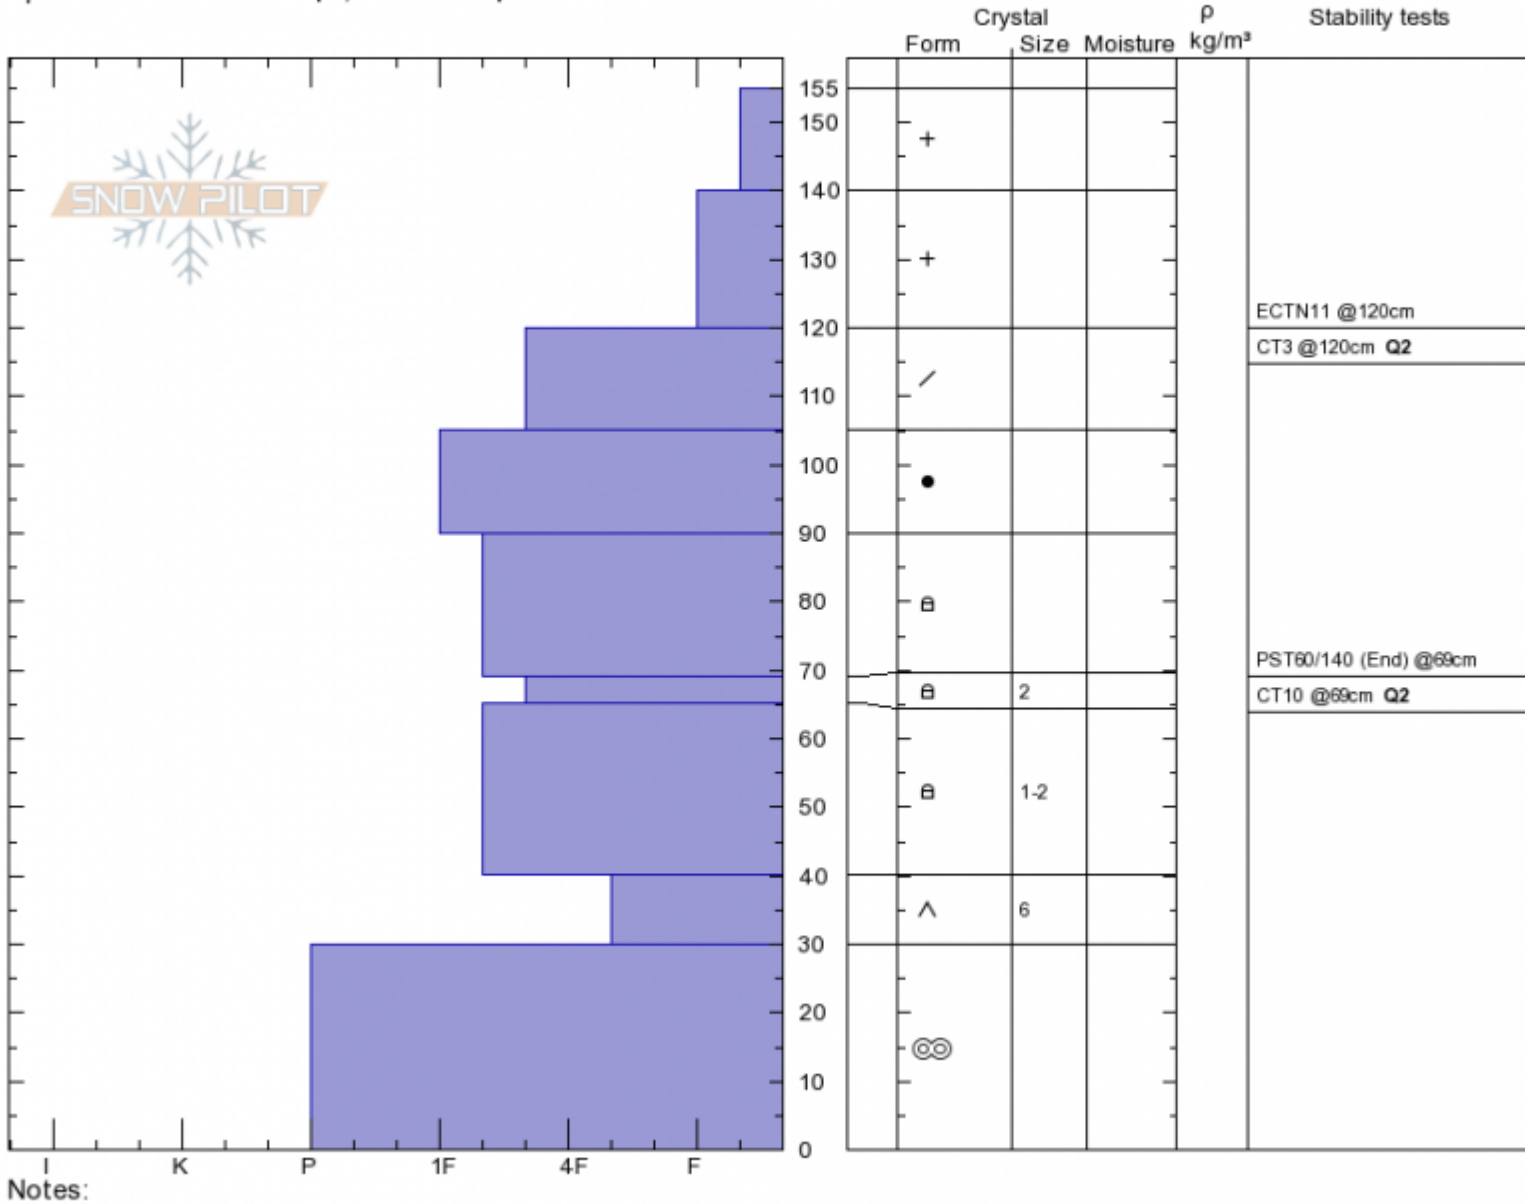

Beehive Basin

Andrew Schauer

Stability: Fair

HS155 PS20

Layer No

Sat Mar 2 10:30 2019

Air Temperature: -12°C

Stability Test Notes

65-69: Pro

Montana, Madison Range Co-ord: 45.32055N, -111.38106W

Sky Cover: OVC

120: Q2

Elevation: 8850 ft

Slope Angle: 27°

Precipitation: S-1

69: Q2

Aspect: 240°

Wind Loading: no

Wind: SW Light Breeze

Specifics: Ski tracks on slope; We skied slope

Notes:

Advisory Region  
 Northern Madison  
 Longitude  
 -111.38W  
 Latitude  
 45.32N  
 Northern Madison, 2019-03-02