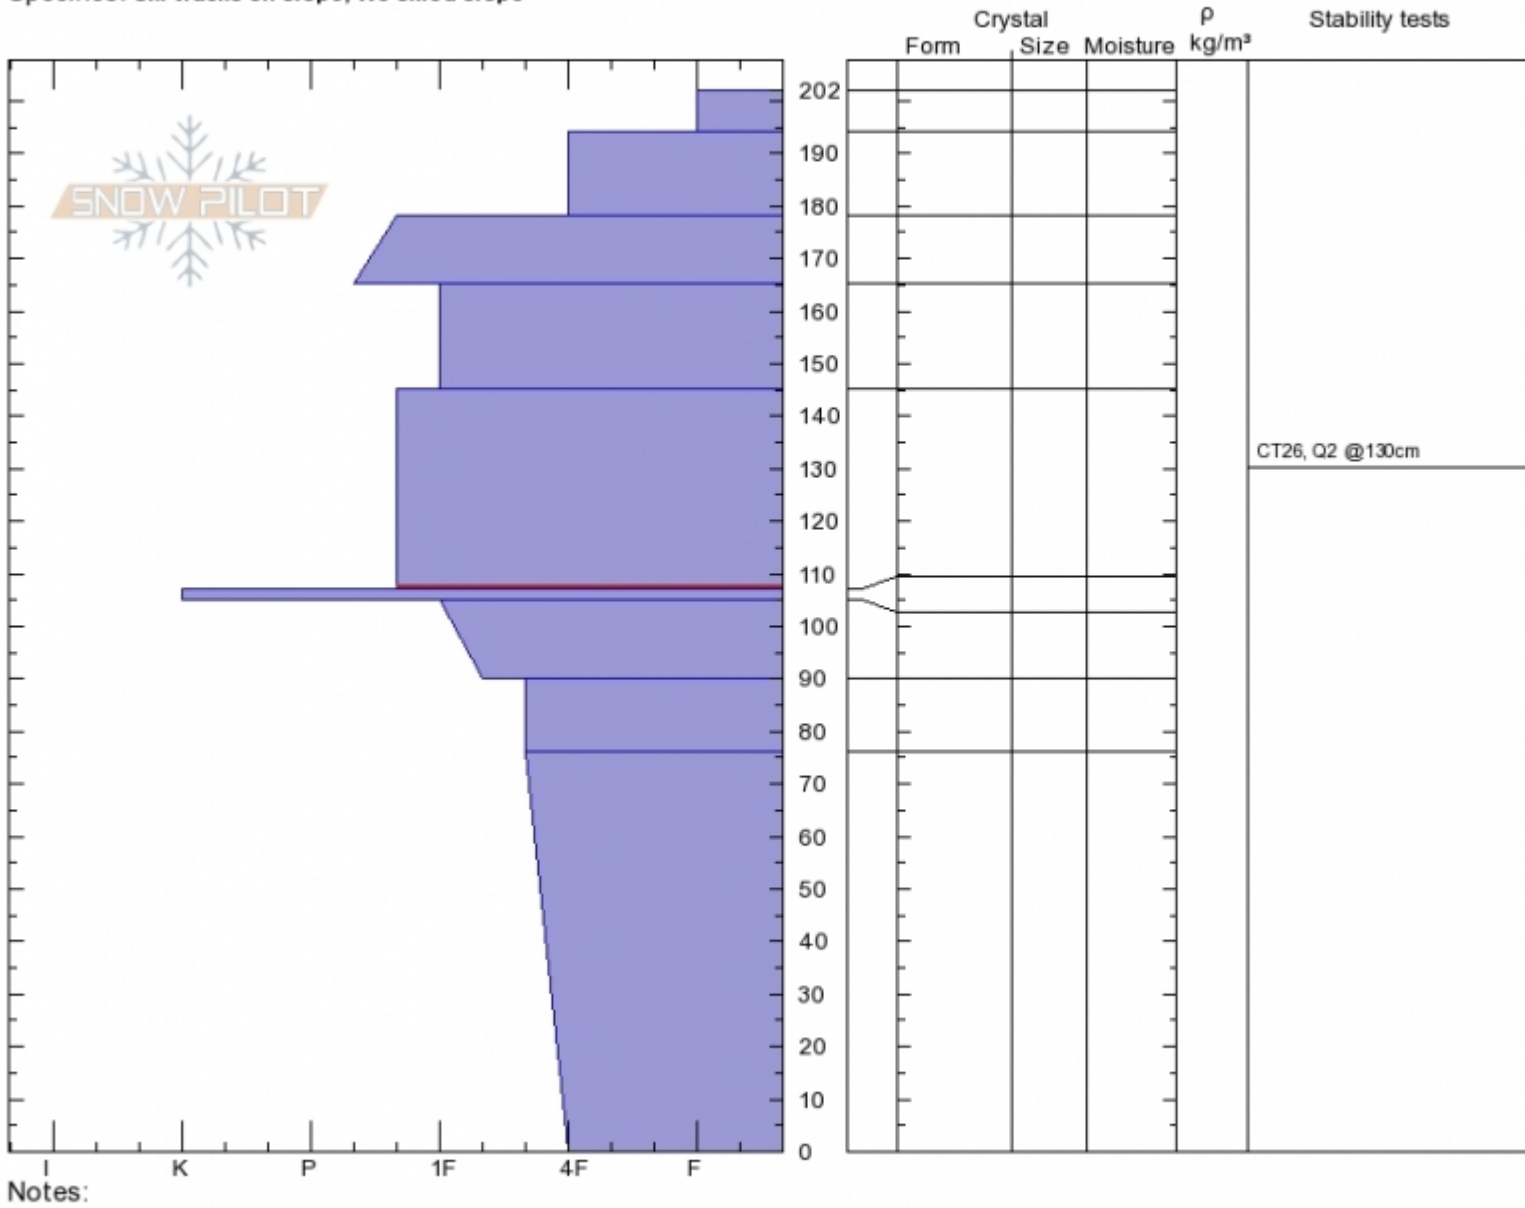

Maid of the Mist
Gallatin Range-N
MT
Elevation:
Aspect: **SE**
Specifics: **Ski tracks on slope; We skied slope**

Erich Schreier
Sun Feb 24 13:00 2019
Co-ord: **45.41675N, -110.97953W**
Slope Angle: **26°**
Wind Loading: **yes**

Stability:
Air Temperature:
Sky Cover: **OVC**
Precipitation: **S2**
Wind: **N Moderate**

HS202
Stability Test Notes

Layer No
107-145:

Advisory Region
Northern Gallatin
Northern Gallatin, 2019-02-28