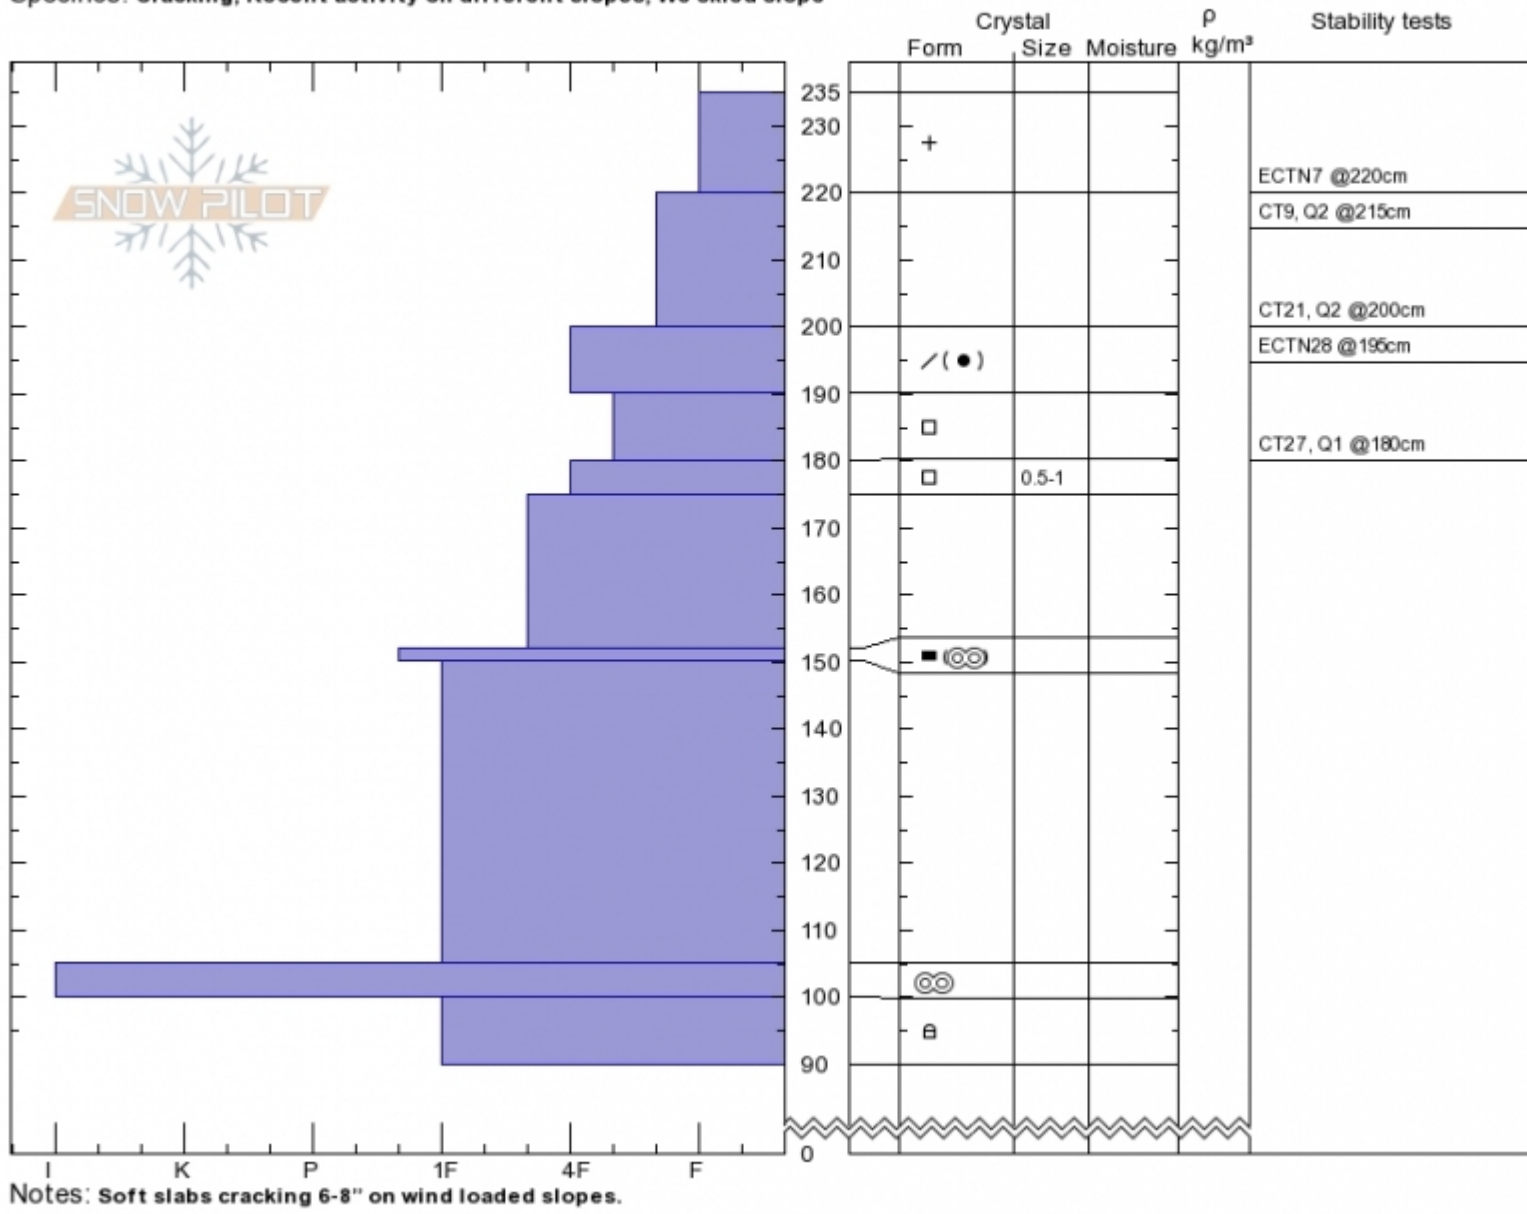

Rastas, Scotch Bonnet Alex Marienthal
Cooke City
MT
Elevation: **9830 ft**
Aspect: **193°**
Specifics: **Cracking; Recent activity on different slopes; We skied slope**

Sat Feb 16 11:20 2019
Co-ord: **45.07030N, -109.94536W**
Slope Angle: **33°**
Wind Loading: **no**

Stability: **Fair**
Air Temperature:
Sky Cover: **BKN**
Precipitation: **S-1**
Wind: **Calm**

HS235 PS25
Stability Test Notes

Layer No

Advisory Region
Cooke City
Cooke City, 2019-02-16