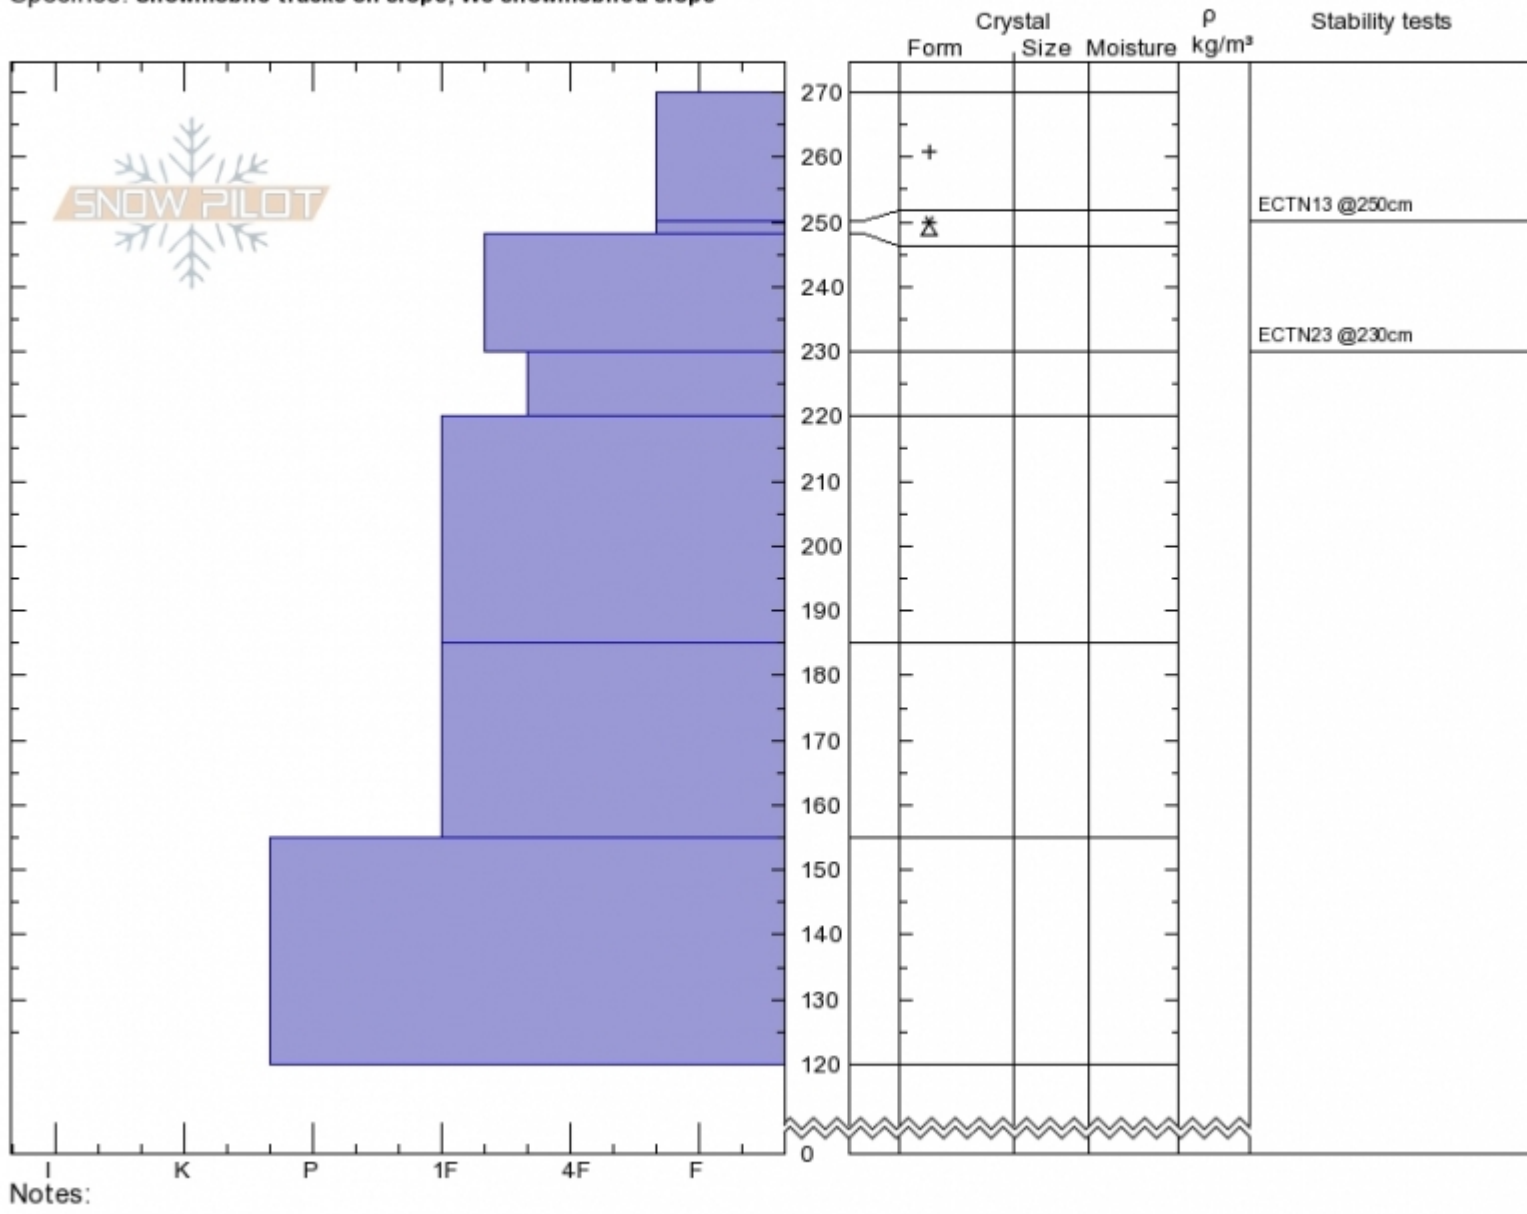

Wolverine - Cooke City Ian Hoyer
Cooke City Sun Feb 17 13:30 2019
MT Co-ord: 45.05652N, -109.99549W
 Elevation: 900 ft Slope Angle: 31°
 Aspect: 60° Wind Loading: **previous**
 Specifics: **Snowmobile tracks on slope; We snowmobiled slope**

Stability: **Good**
 Air Temperature:
 Sky Cover: **OVC**
 Precipitation: **NO**
 Wind: **Calm**

HS270 PF30
 Stability Test Notes

Layer No

Advisory Region
 Cooke City
 Longitude
 -110.00W
 Latitude
 45.06N
 Cooke City, 2019-02-17