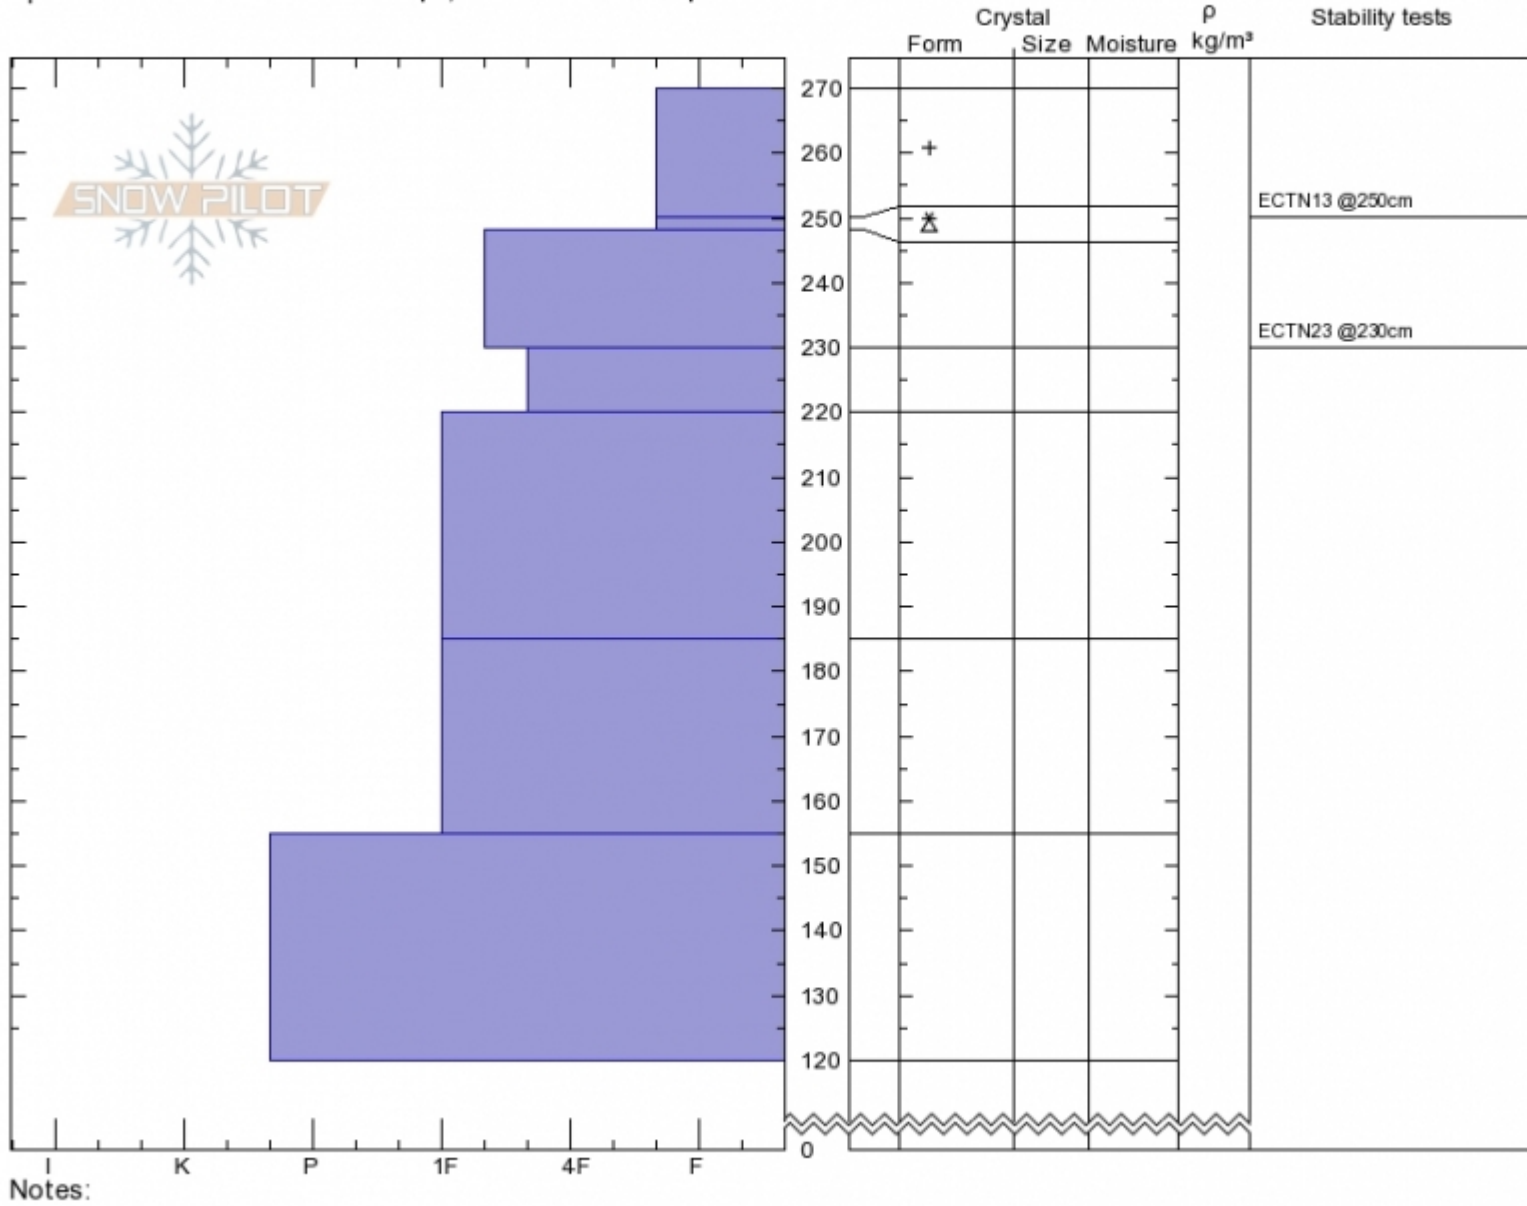

Wolverine - Cooke City Ian Hoyer
Cooke City Sun Feb 17 13:30 2019
MT Co-ord: 45.05652N, -109.99549W
 Elevation: 900 ft Slope Angle: 31°
 Aspect: 60° Wind Loading: previous
 Specifics: Snowmobile tracks on slope; We snowmobiled slope

Stability: **Good**
 Air Temperature:
 Sky Cover: **OVC**
 Precipitation: **NO**
 Wind: **Calm**

HS270 PF30
 Stability Test Notes

Layer No

Advisory Region
 Cooke City
 Longitude
 -110.00W
 Latitude
 45.06N
 Cooke City, 2019-02-17