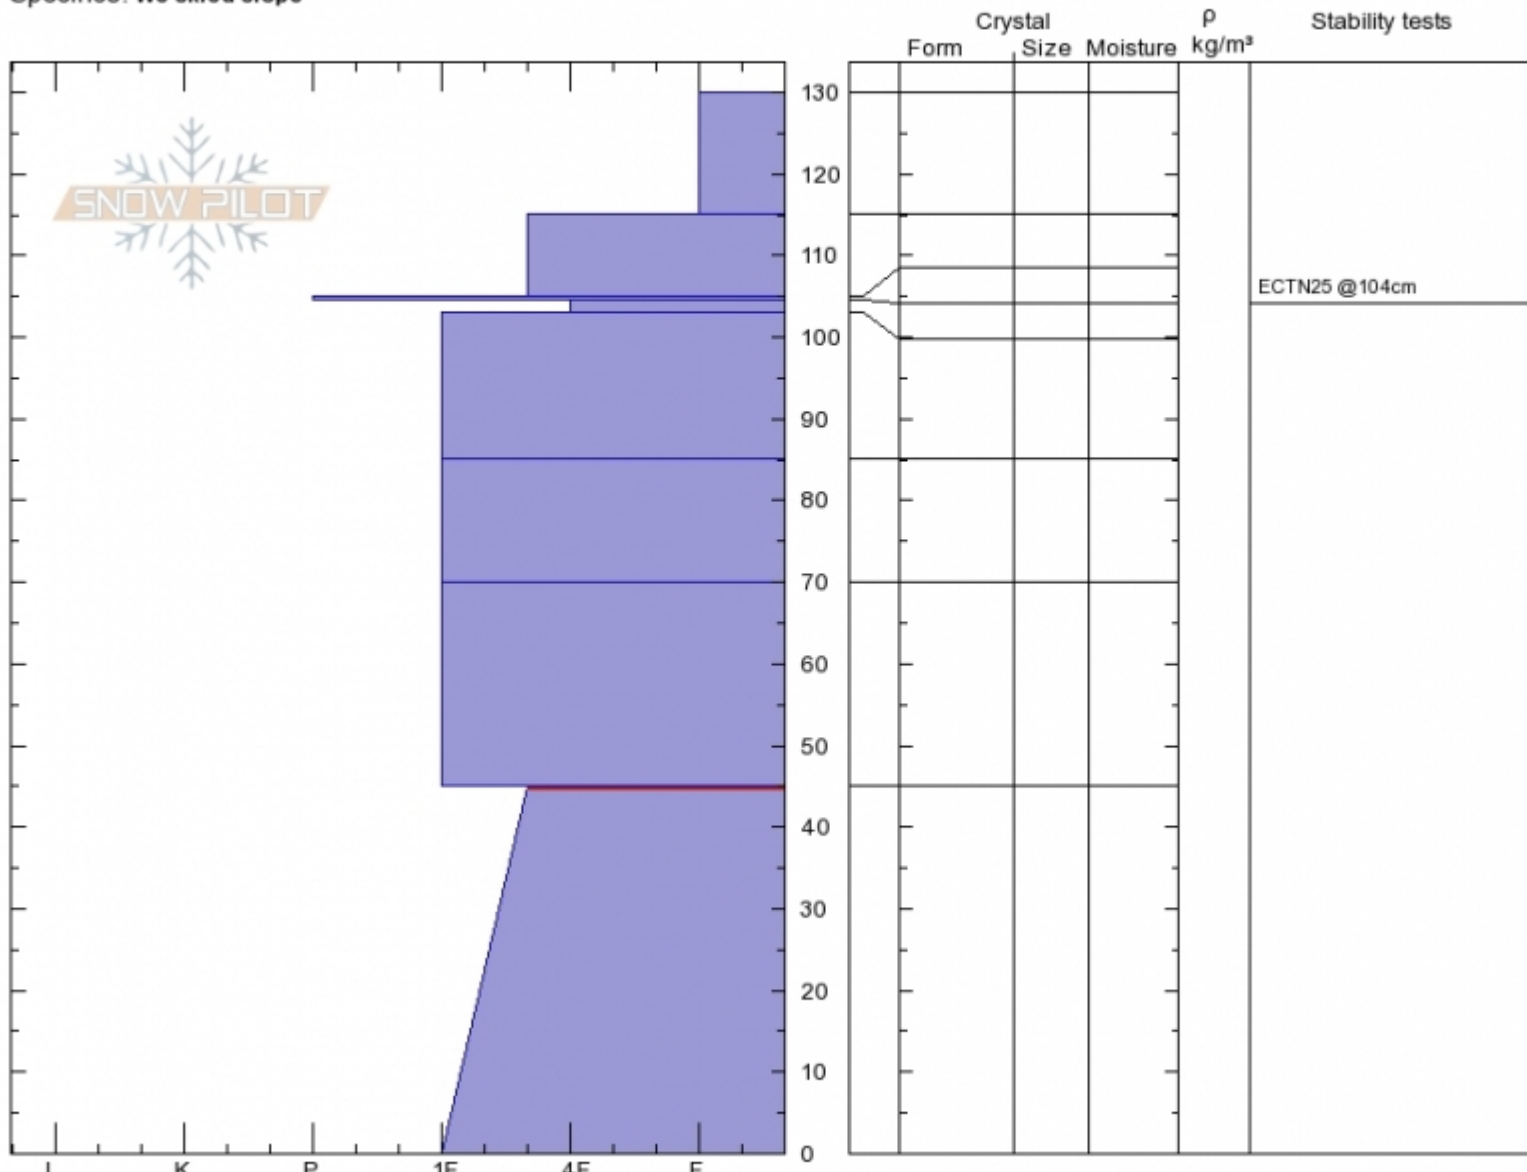

Ellis - Burn  
 Gallatin Range-N  
 MT  
 Elevation: 2500 m  
 Aspect: 80°  
 Specifics: We skied slope

Karl Birkeland  
 Wed Feb 13 11:15 2019  
 Co-ord: 45.57221N, -110.94726W  
 Slope Angle: 28°  
 Wind Loading: no

Stability: **Good**  
 Air Temperature:  
 Sky Cover: **BKN**  
 Precipitation: **NO**  
 Wind: **SW Calm**

HS130  
 Stability Test Notes

Layer No  
 0-45: Pro

Notes: Quick pit with D. Chabot and D. Kaveney. Similar structure to the pit we dug just down the ridge and prior to this one. Snowpack  
 skied the slope.