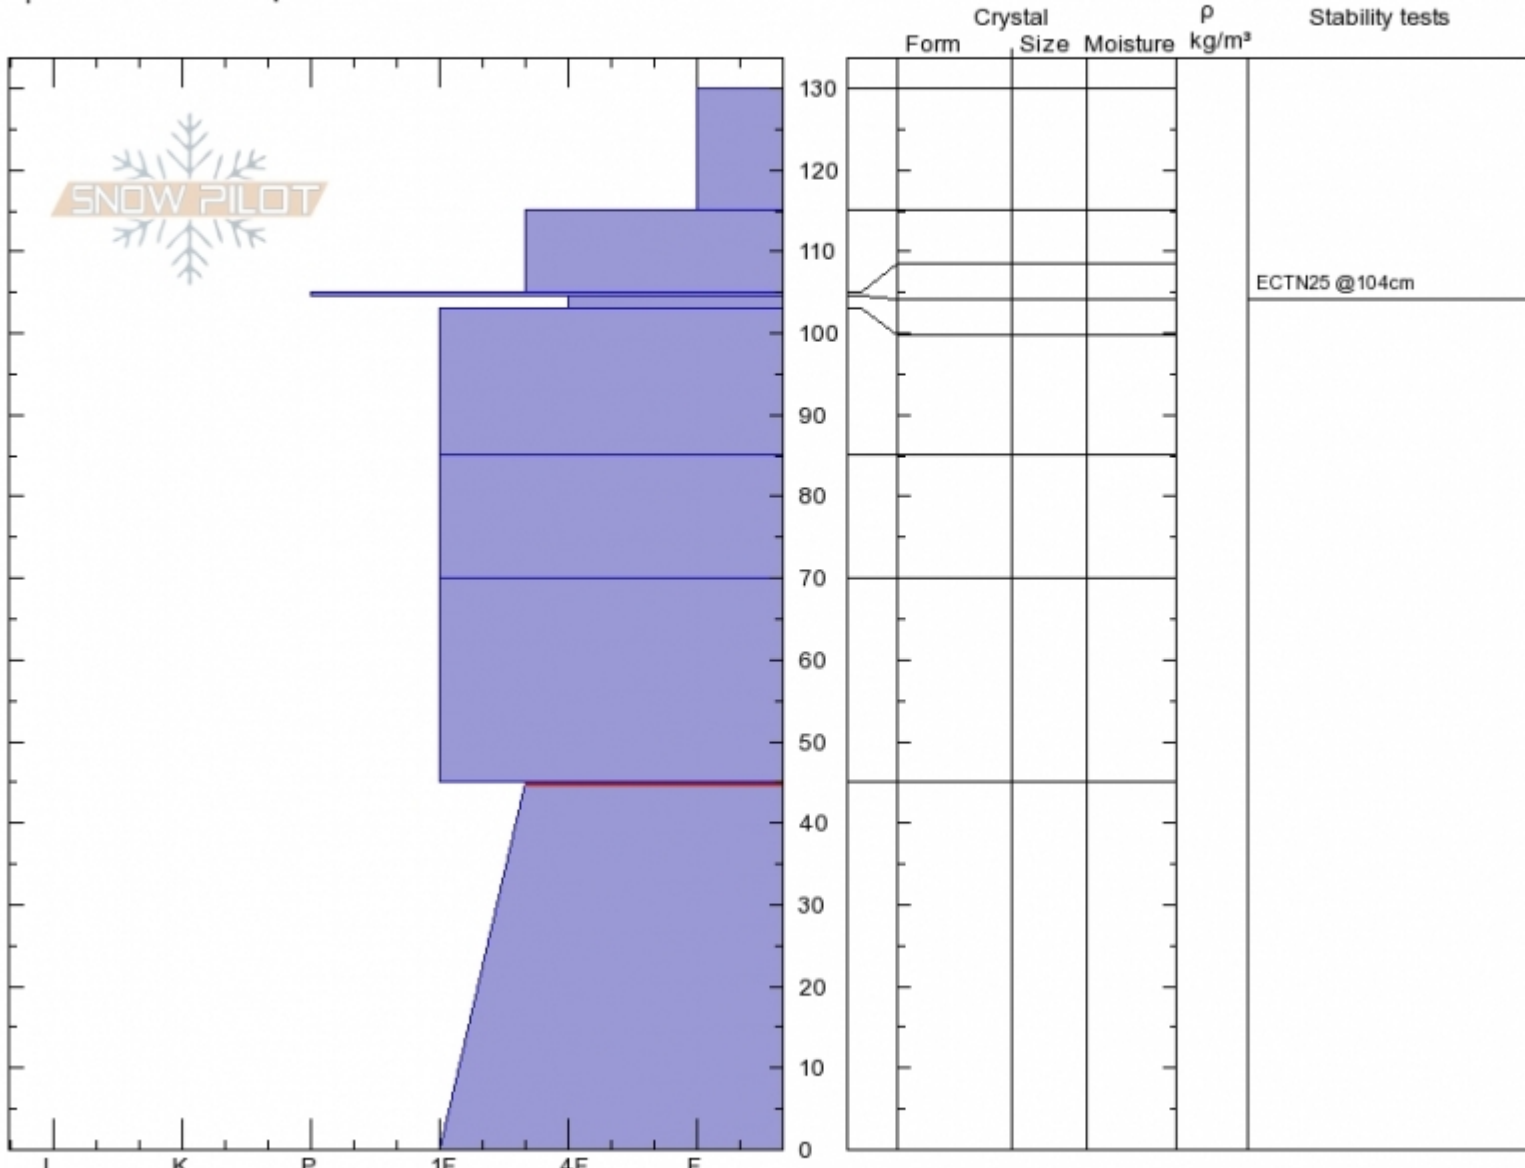

Ellis - Burn  
 Gallatin Range-N  
 MT  
 Elevation: 2500 m  
 Aspect: 80°  
 Specifics: We skied slope

Karl Birkeland  
 Wed Feb 13 11:15 2019  
 Co-ord: 45.57221N, -110.94726W  
 Slope Angle: 28°  
 Wind Loading: no

Stability: **Good**  
 Air Temperature:  
 Sky Cover: **BKN**  
 Precipitation: **NO**  
 Wind: **SW Calm**

HS130  
 Stability Test Notes

Layer No  
 0-45: Pro

Notes: Quick pit with D. Chabot and D. Kaveney. Similar structure to the pit we dug just down the ridge and prior to this one. Snowpack skied the slope.