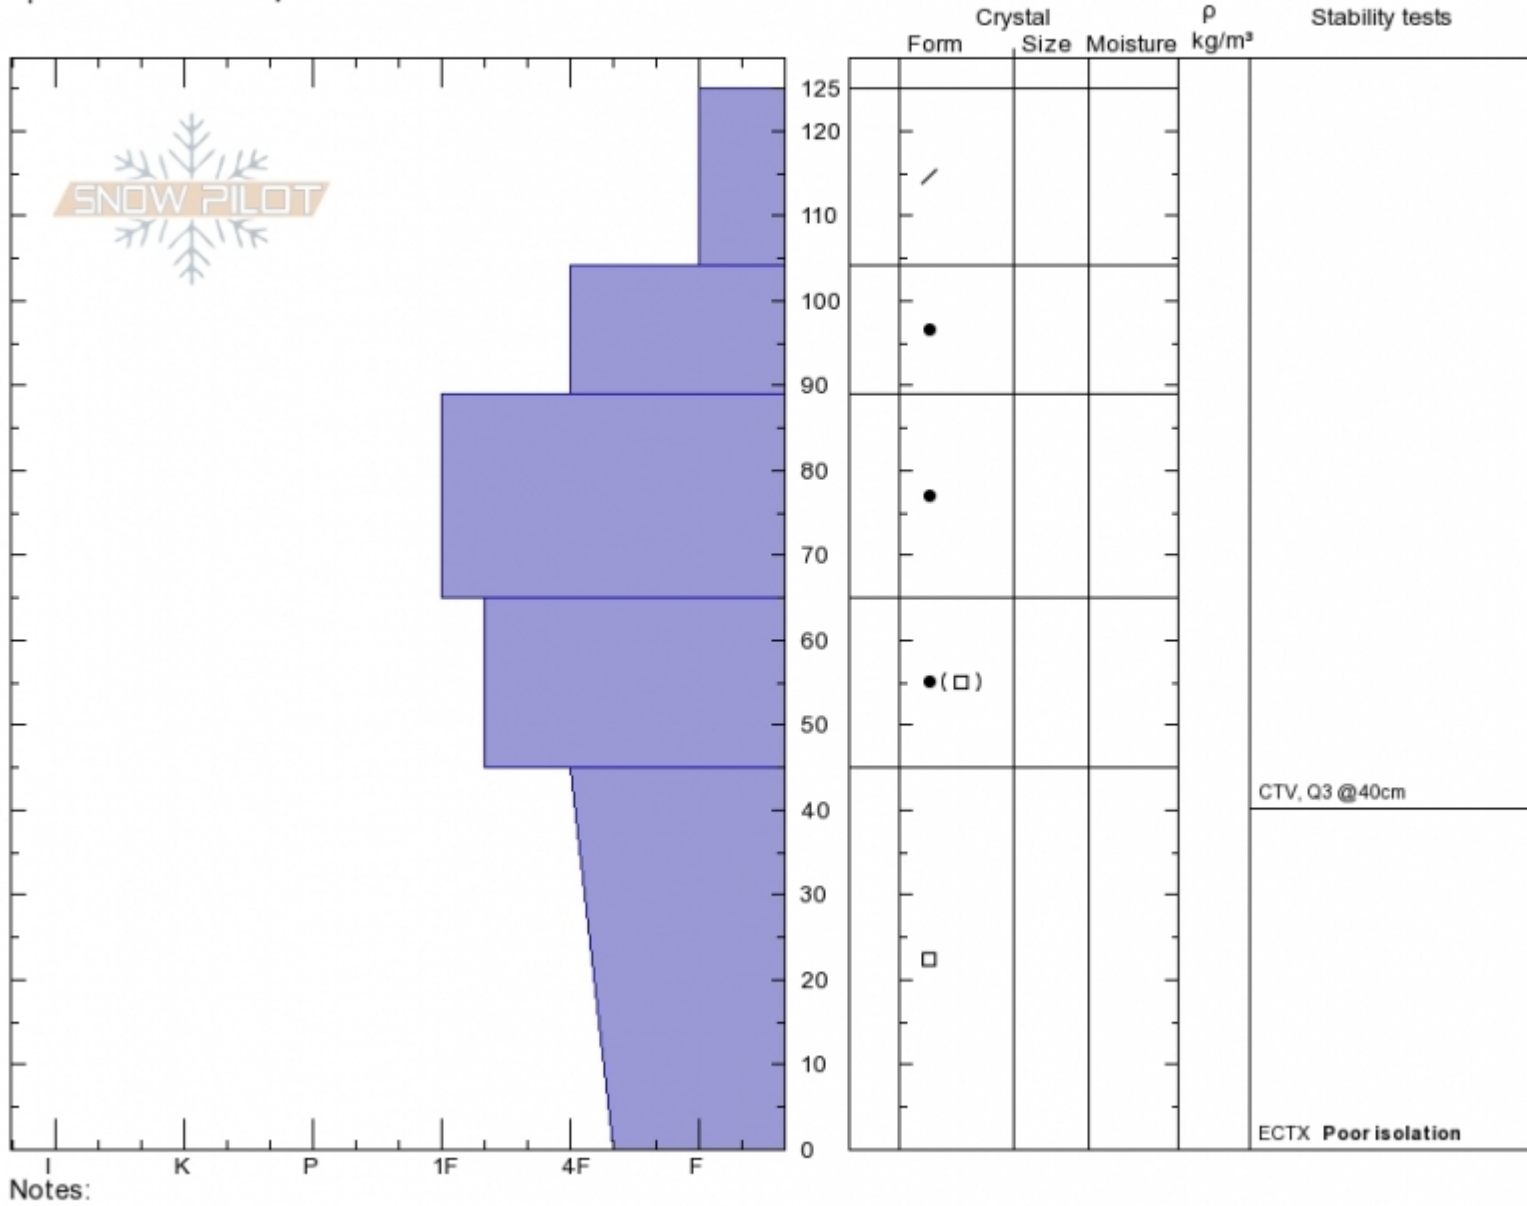

Dudley Creek
Madison Range-N
MT
 Elevation: **2240 m**
 Aspect: **N**
 Specifics: **We skied slope**

Erich Schreier
Mon Feb 11 14:00 2019
 Co-ord: **45.28718N, -111.27949W**
 Slope Angle: **25°**
 Wind Loading: **previous**

Stability:
 Air Temperature: **-10°C**
 Sky Cover: **BKN**
 Precipitation: **NO**
 Wind: **SE Calm**

HS125
 Stability Test Notes
0: Poor isolation

Layer No

Advisory Region
 Northern Madison
 Northern Madison, 2019-02-13