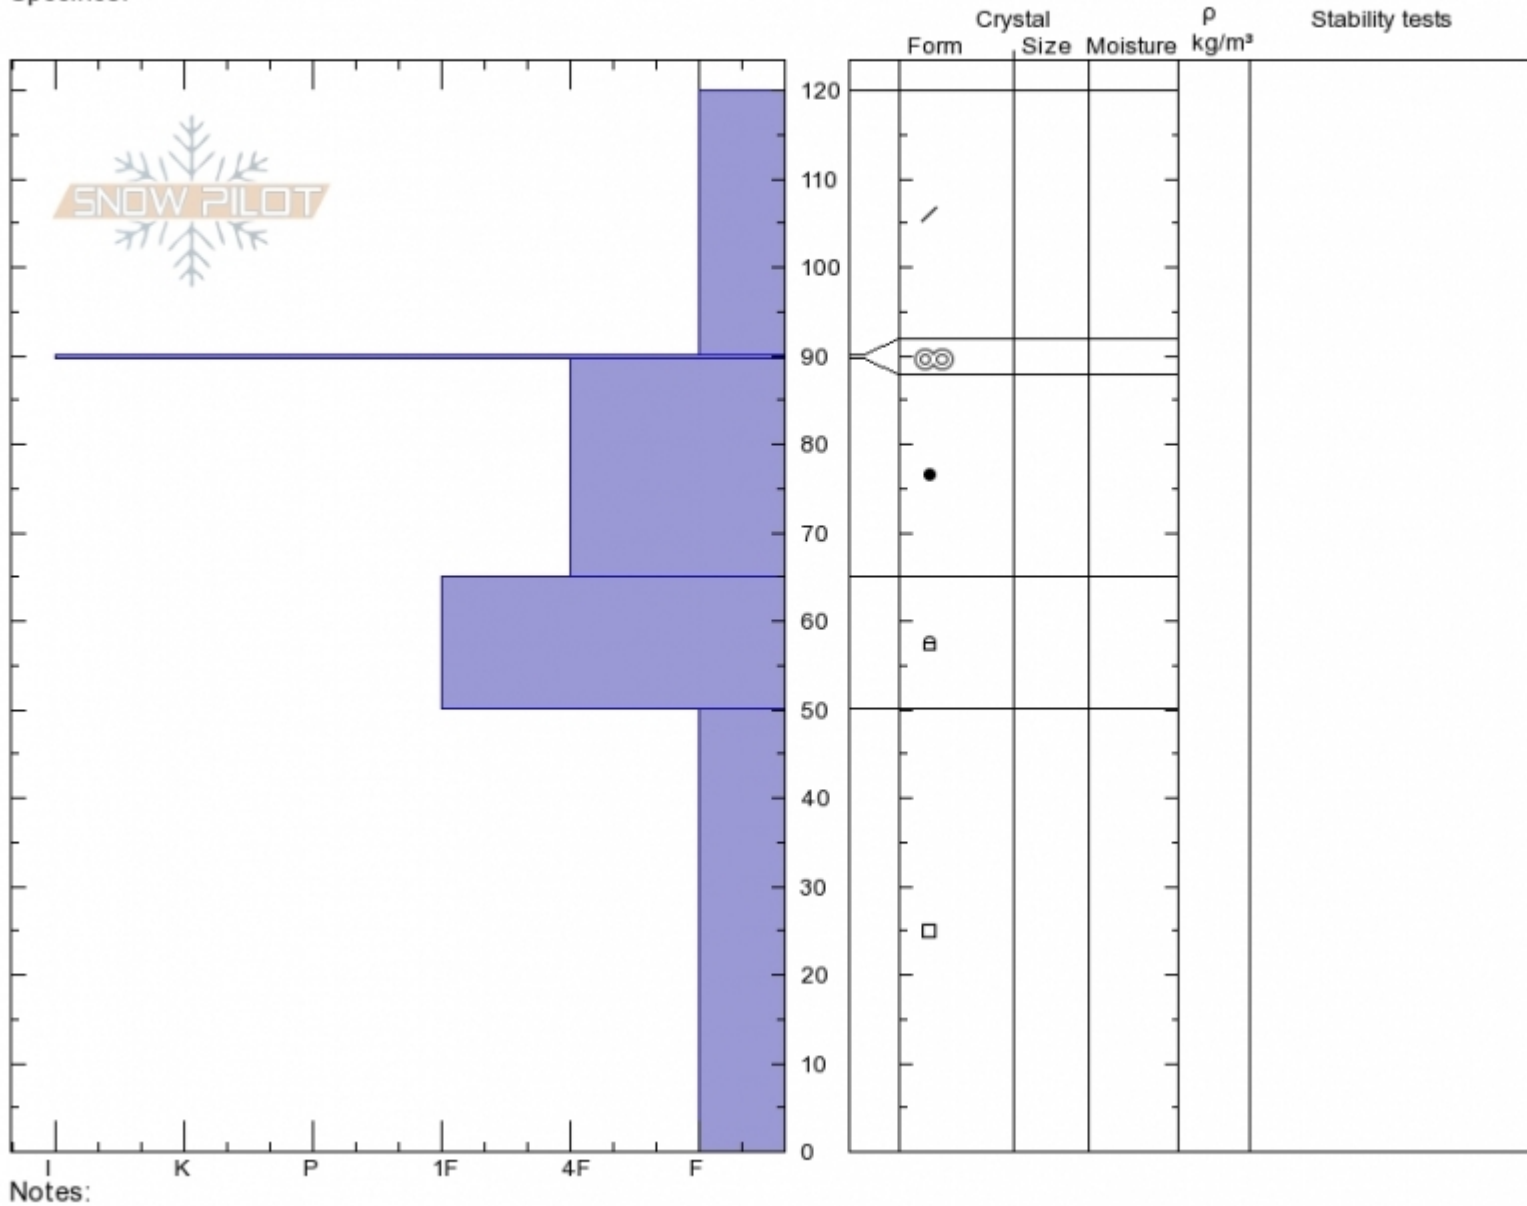

Co-ord:

Sky Cover:

Elevation: 7200 ft

Slope Angle: 25°

Precipitation:

Aspect: NE

Wind Loading: yes

Wind: SW Moderate

Specifics:

Notes:

Advisory Region

Northern Gallatin

Longitude

-110.96W

Latitude

45.60N