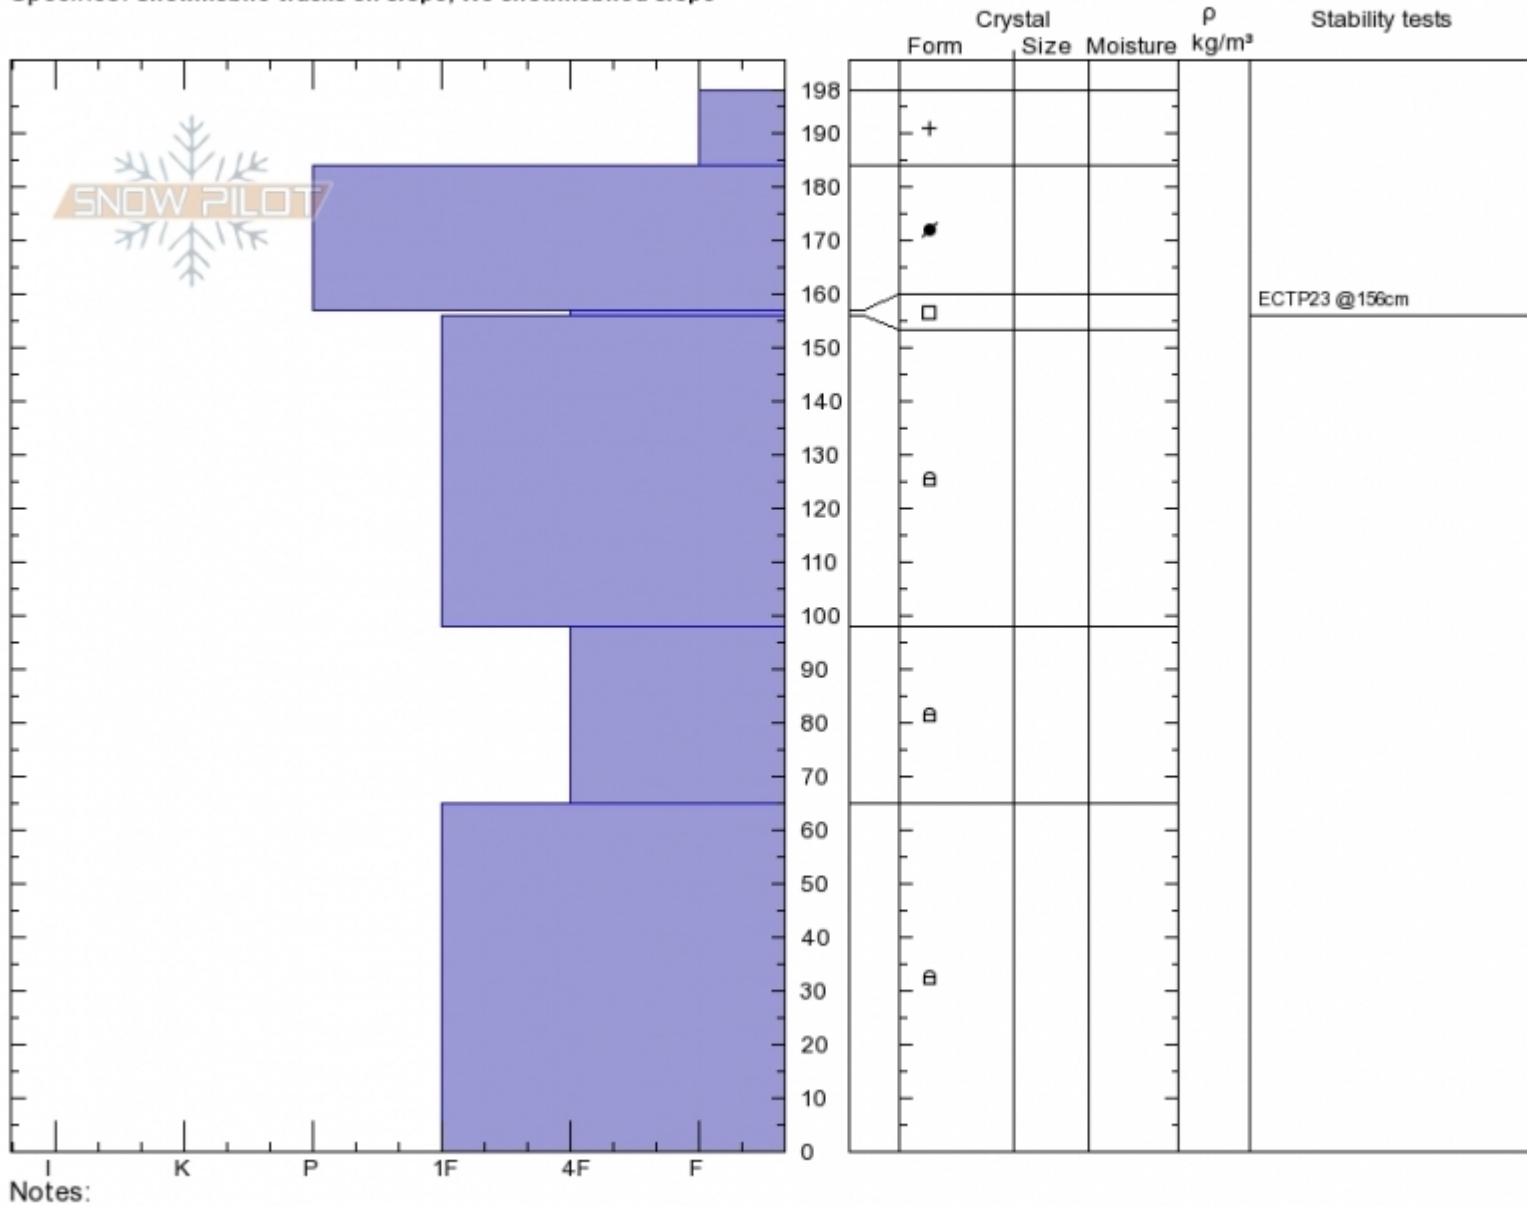

2nd Yellow Mule  
Madison Range-N  
MT

Elevation: 9300 ft  
Aspect: 45°

Specifics: Snowmobile tracks on slope; We snowmobiled slope

Ian Hoyer  
Sun Feb 10 12:00 2019  
Co-ord: 45.17752N, -111.40117W  
Slope Angle: 30°  
Wind Loading:

Stability: Fair  
Air Temperature:  
Sky Cover: OVC  
Precipitation: S-1  
Wind: Calm

HS198  
Stability Test Notes

Layer No  
156-157:

Advisory Region  
Northern Madison  
Northern Madison, 2019-02-10