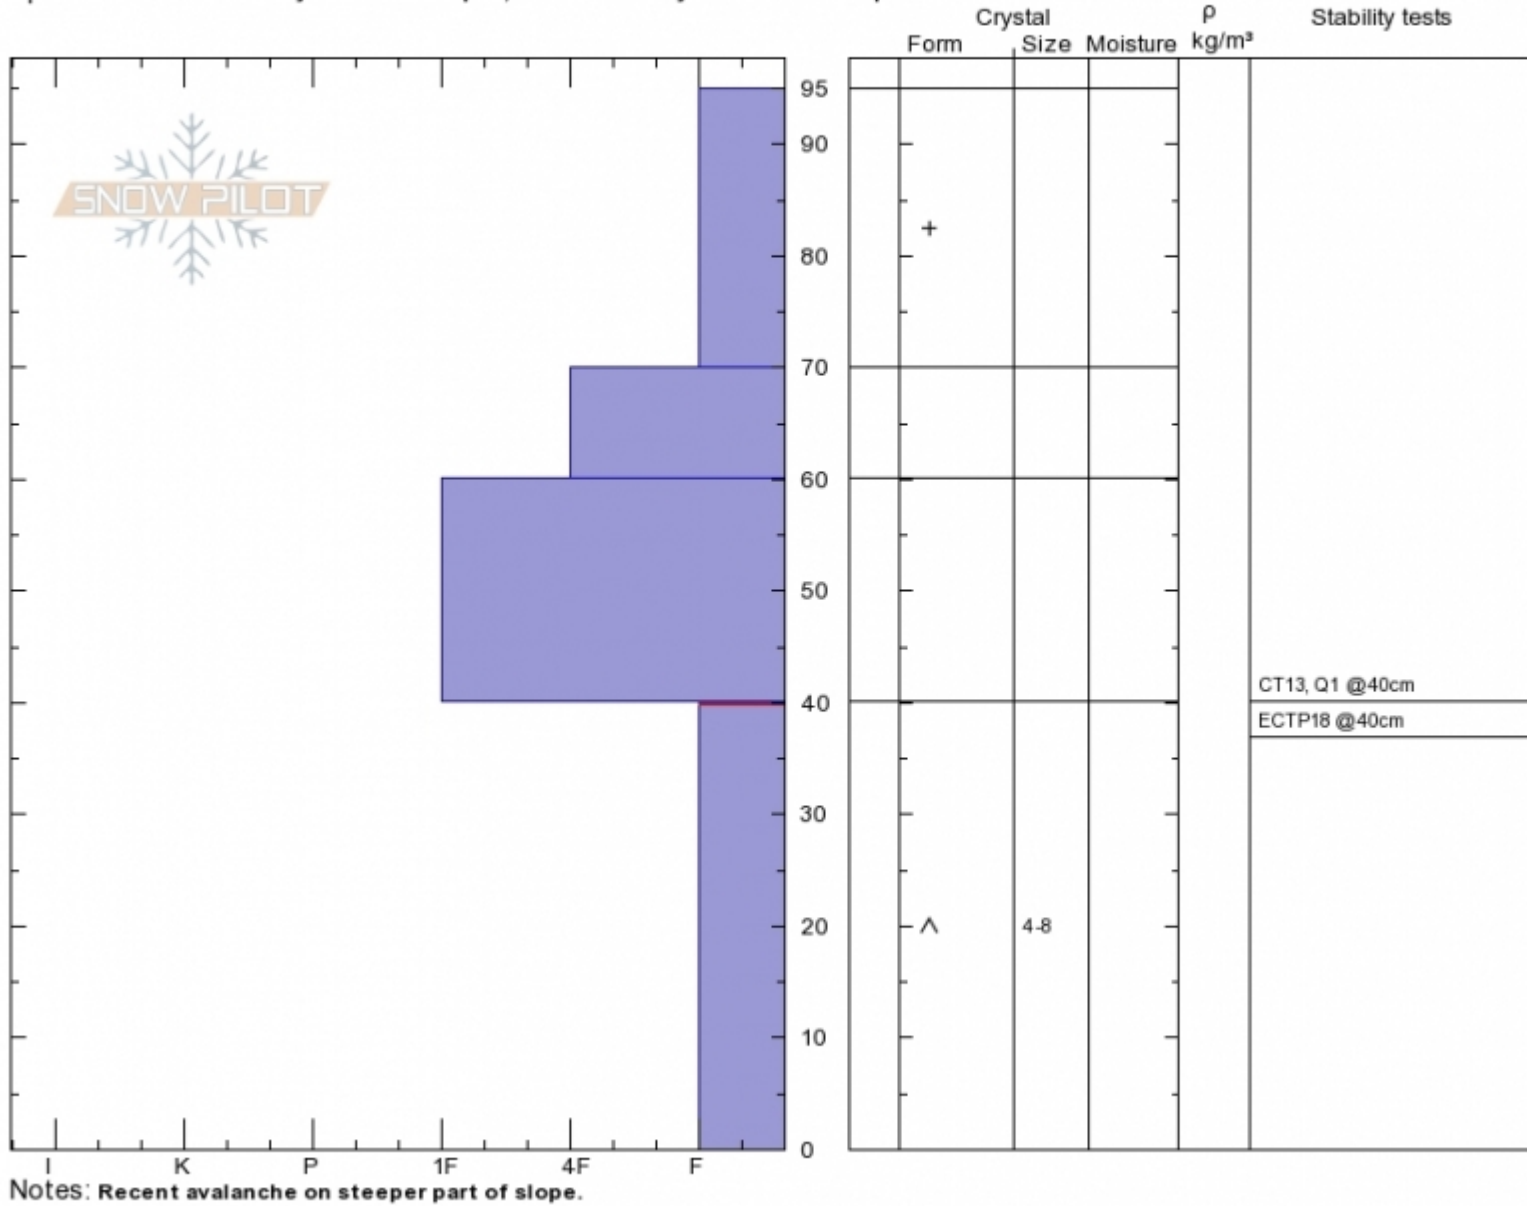

Motor Hill, Lionhead  
 Lionhead Range  
 MT  
 Elevation: 8440 ft  
 Aspect: 110°

Alex Marienthal  
 Thu Feb 7 12:03 2019  
 Co-ord: 44.73798N, -111.31217W  
 Slope Angle: 26°  
 Wind Loading: no

Stability: **Poor**  
 Air Temperature:  
 Sky Cover: **FEW**  
 Precipitation: **NO**  
 Wind: **Calm**

HS95 PF90  
 Stability Test Notes

Layer No  
 0-40: Prot

Specifics: Recent activity on similar slopes; Recent activity on different slopes

Advisory Region  
 Lionhead Range  
 Lionhead Range, 2019-02-09