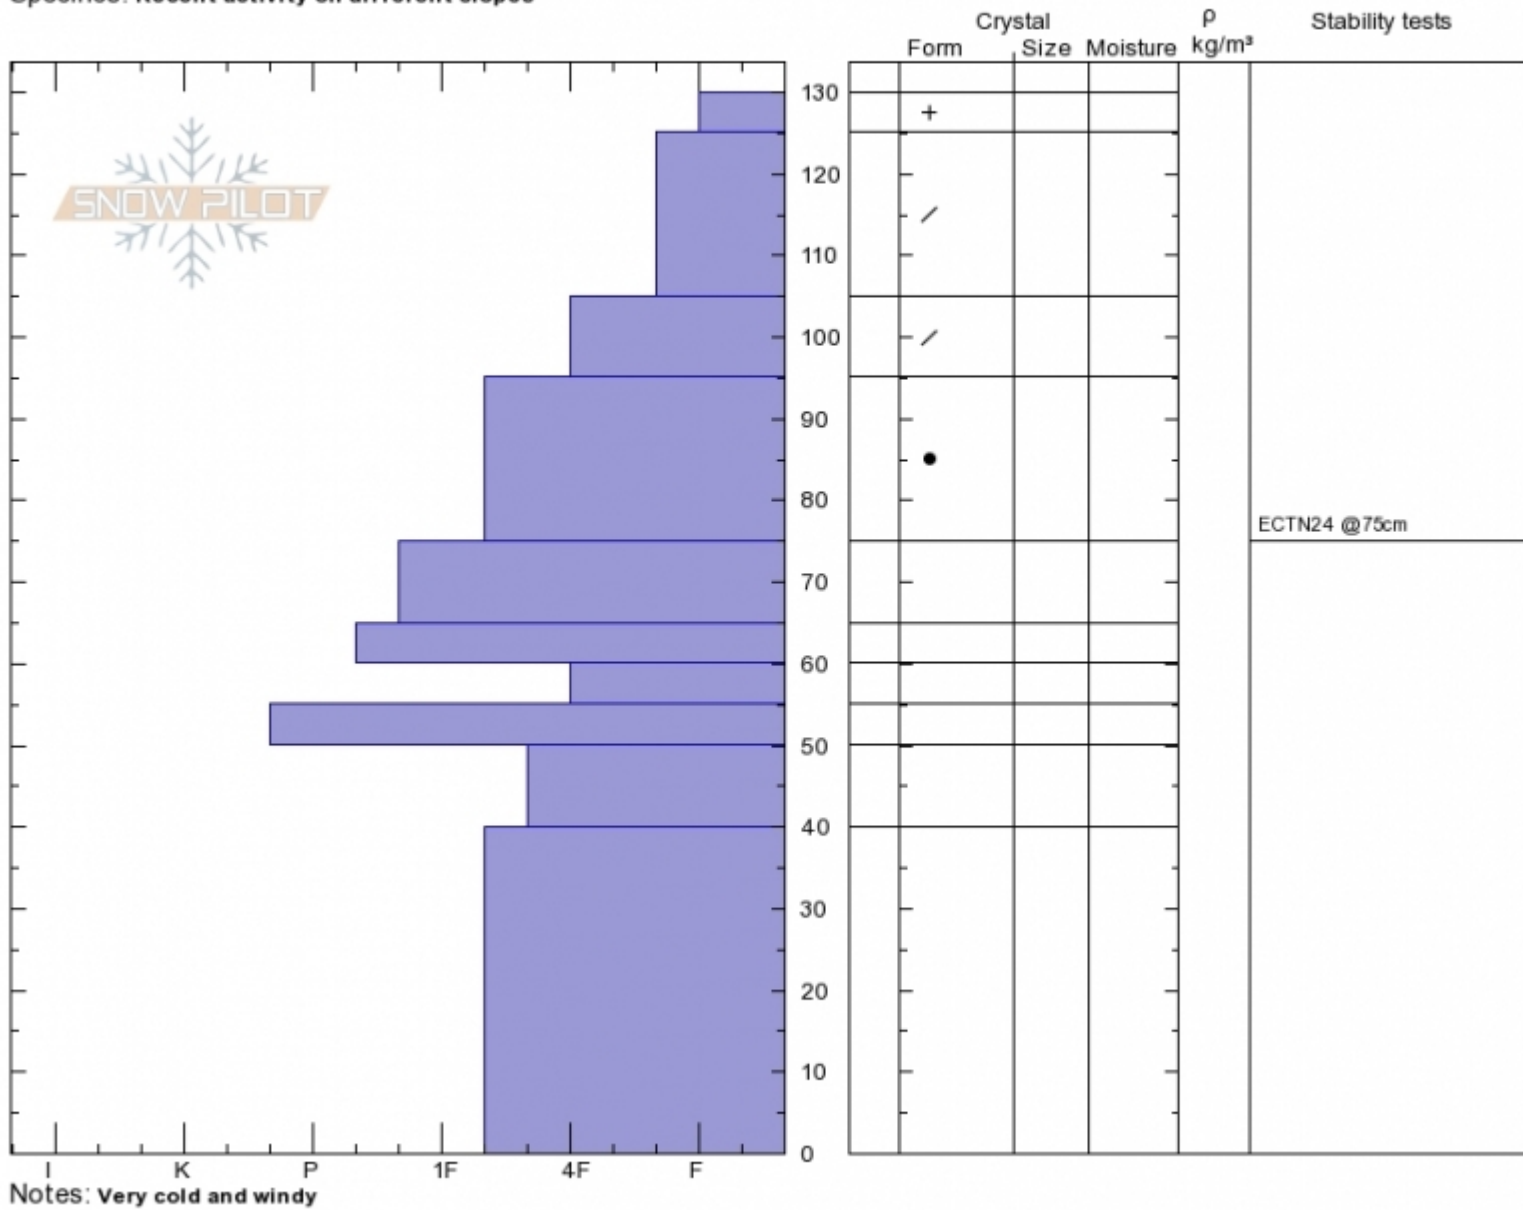

Throne, top north
 Bridger Range
 MT
 Elevation: 8320 ft
 Aspect: 350°
 Specifics: Recent activity on different slopes

Alex Marienthal
 Sun Feb 3 11:00 2019
 Co-ord: 45.88254N, -110.95274W
 Slope Angle: 25°
 Wind Loading: previous

Stability: **Good**
 Air Temperature: -8°C
 Sky Cover: **SCT**
 Precipitation: **S1**
 Wind: **S Moderate**

HS130
 Stability Test Notes

Layer No

Advisory Region
 Bridger Range
 Bridger Range, 2019-02-04